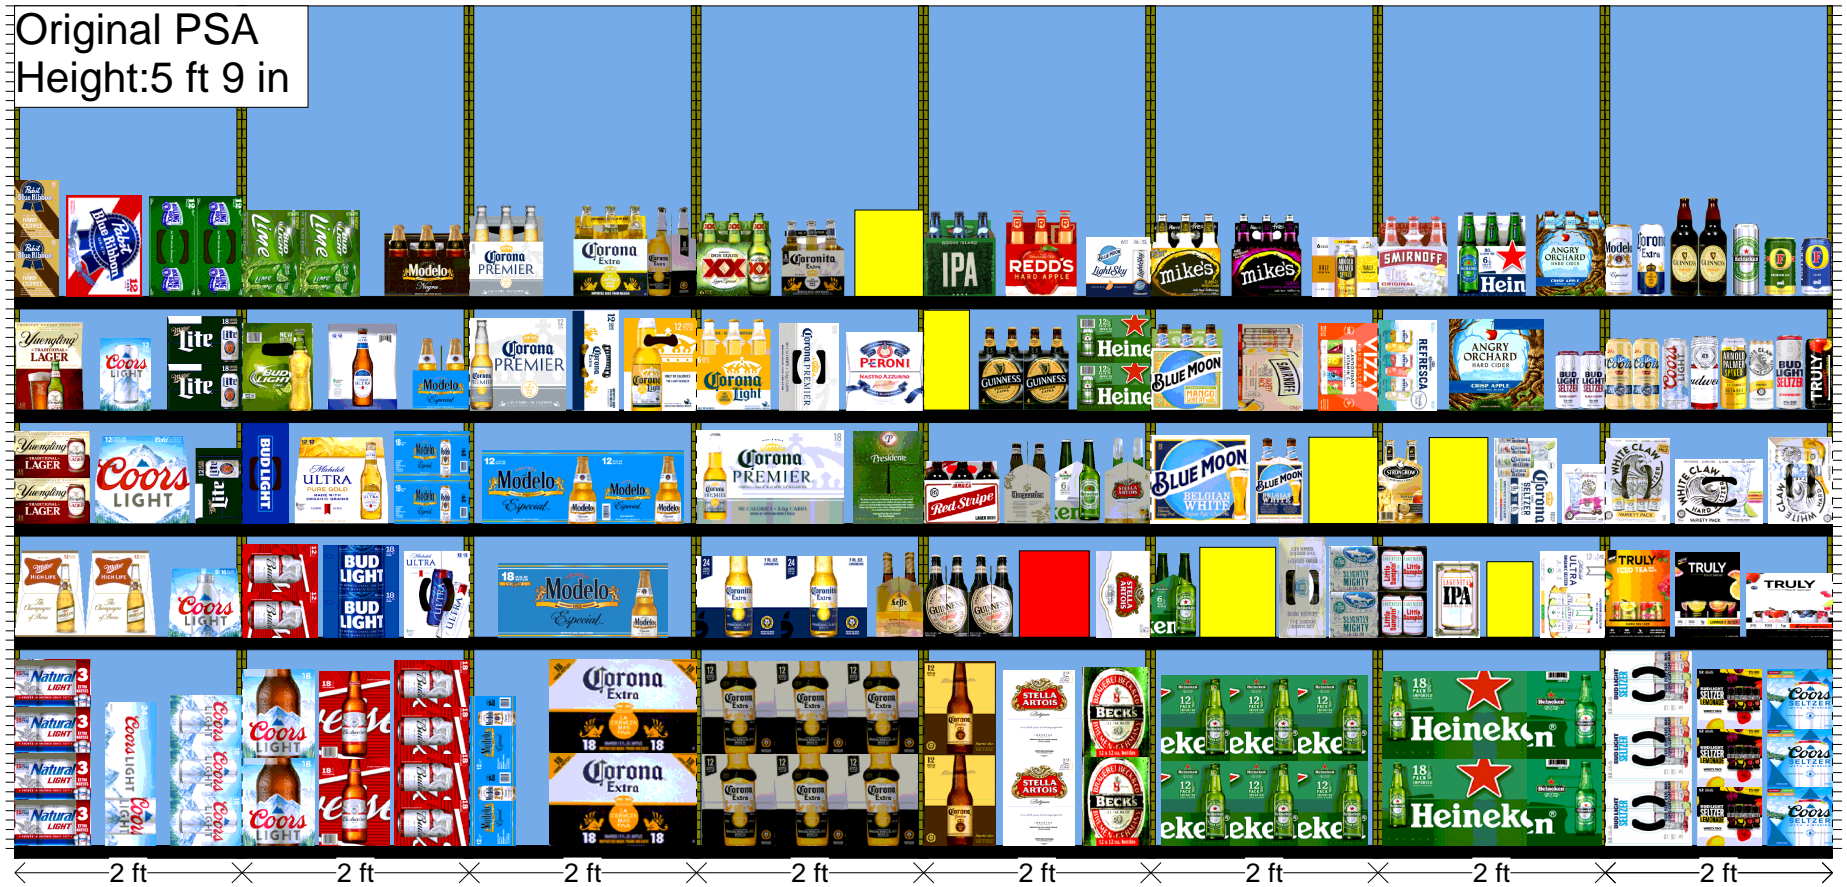

Original PSA
Height: 5 ft 9 in

Walgreens

SPRING 2021

05029-00431-16-032-36

POG available in Walgreen's store system 3/1/2021

Walgreens

SPRING 2021

05029-00431-16-032-36

POG available in Walgreen's store system 3/1/2021

Walgreens

SPRING 2021

05029-00431-16-032-36

POG available in Walgreen's store system 3/1/2021