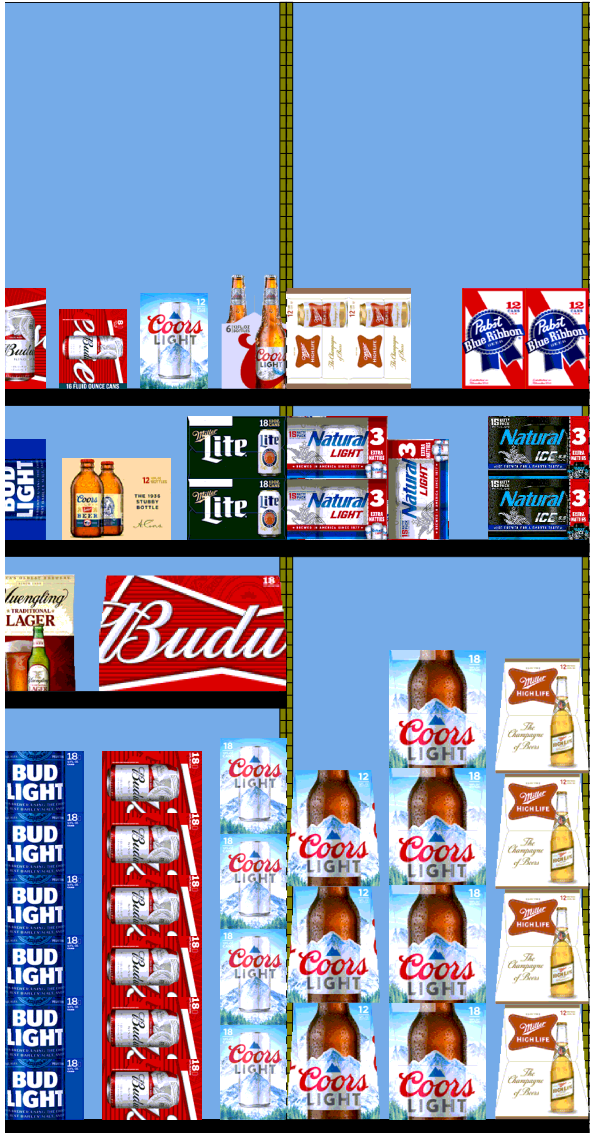

H: 7 ft 6.00 in | W: 16 ft | D: 2 ft | # of segments: 8

Name: 31		W:24.00 in	D:24.00 in	Avail Space: 1.50 in		Ht Space: 44.68 in
UPC	WIC	Name		HFacings	Orientation	Units
7199030069	112810	Coors Light 12/12B		1	Side	6
7199030078	115148	Coors Light 18/12B		1	Side	4
3410001509	113325	Miller High Life 12/12B		1	Side	8

Name: 30		W:24.00 in	D:22.00 in	Avail Space: 3.15 in		Ht Space: 10.68 in
UPC	WIC	Name		HFacings	Orientation	Units
1820020077	218721	Natural Light 15/12C		1	Side 90	3
1820028443	665921	Natural Ice 15/12C		1	Side 90	2

Name: 29		W:24.00 in	D:12.00 in	Avail Space: 4.18 in		Ht Space: 30.68 in
UPC	WIC	Name		HFacings	Orientation	Units
3410001636	124785	Miller High Life 12/12C		2	Side	2
2210000170	192401	Pabst 12/12C		2	Side	2

05029-00457-16-032-36

POG available in Walgreen's store system 3/1/2021