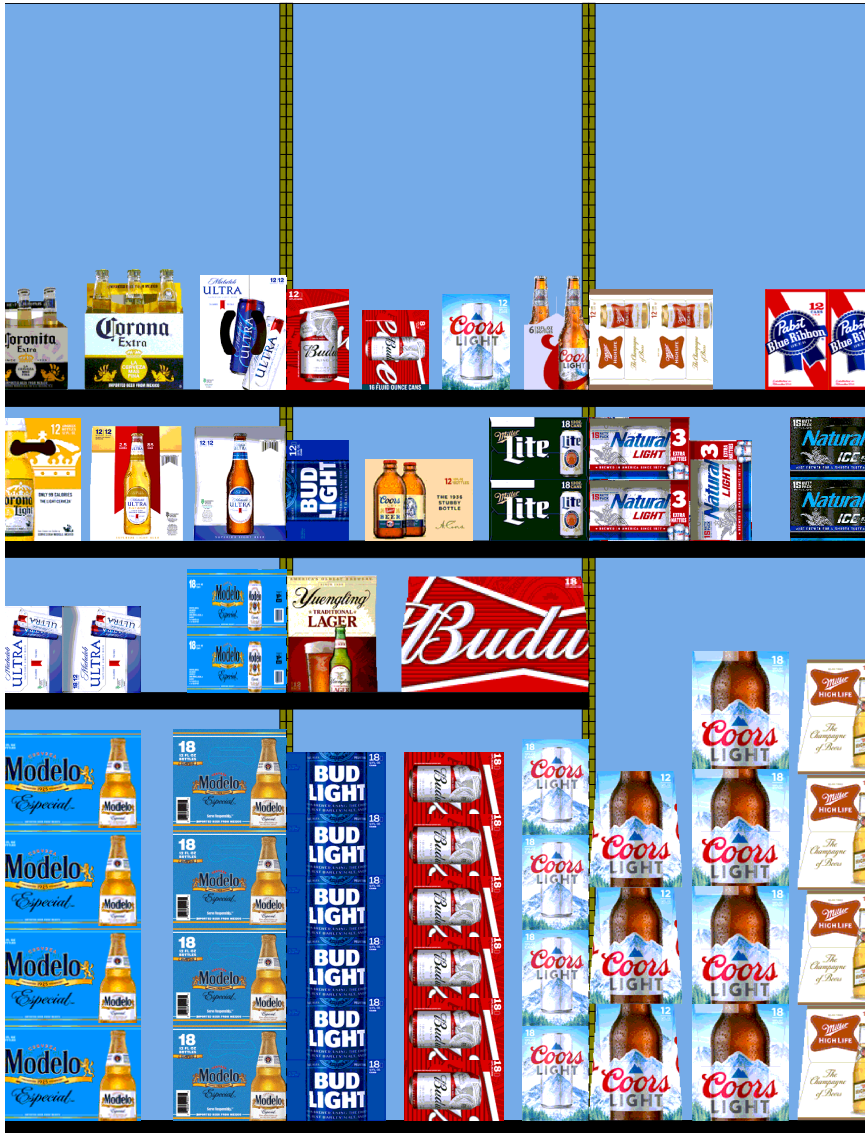

H: 7 ft 6.00 in | W: 16 ft | D: 2 ft | # of segments: 8						
Name: 28		W:24.00 in	D:24.00 in	Avail Space: 2.98 in		Ht Space: 32.68 in
UPC	WIC	Name	HFacings	Orientation	Units	
1820053218	108499	Bud Light 18/12C	1	Side 90	6	
1820011218	108476	Budweiser 18/12C	1	Side 90	6	
7199030017	109148	Coors Light 18/12C	1	Side	4	
Name: 27		W:24.00 in	D:24.00 in	Avail Space: 1.87 in		Ht Space: 10.68 in
UPC	WIC	Name	HFacings	Orientation	Units	
8992427896	123685	Yuengling Traditional Lager 12/12B	1	Side	2	
1820011308	117135	Budweiser 18/12B	1	Front	3	
Name: 26		W:24.00 in	D:24.00 in	Avail Space: 2.75 in		Ht Space: 10.68 in
UPC	WIC	Name	HFacings	Orientation	Units	
1820053047	191305	Bud Light 12/12C	1	Side	2	
7199017037	906127	Coors 12/12B	1	Side	2	
3410057340	108526	Miller Lite 18/12C	1	Side 90	2	
Name: 25		W:24.00 in	D:24.00 in	Avail Space: 3.35 in		Ht Space: 30.68 in
UPC	WIC	Name	HFacings	Orientation	Units	
1820011047	191301	Budweiser 12/12C	1	Side	2	
1820008981	116711	Budweiser 8/16C	1	Side 90	2	
7199000048	191504	Coors Light 12/12C	1	Side	2	
7199030005	104744	Coors Light 6/12B	1	Side	3	

05029-00457-16-032-36

POG available in Walgreen's store system 3/1/2021