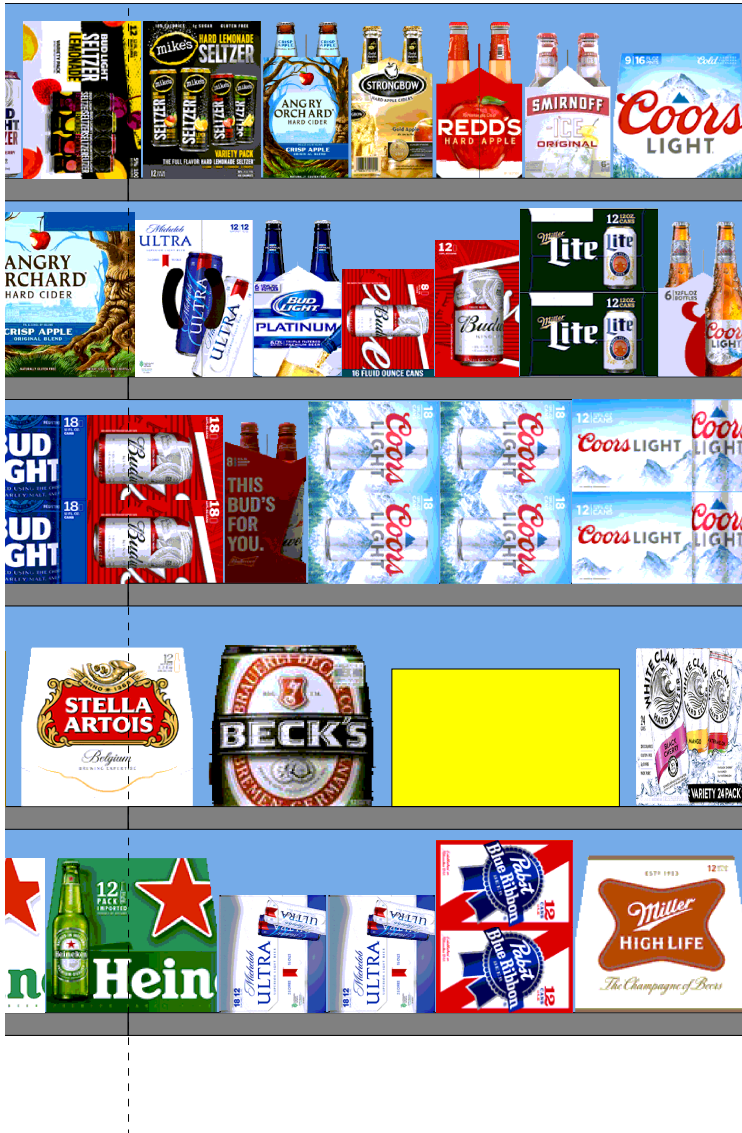

H: 5 ft 6.00 in | W: 9 ft | D: 1 ft 10.00 in | # of segments: 3

Name: 15		W:36.00 in	D:22.00 in	Avail Space: -4.26 in		Ht Space: 10.68 in
UPC	WIC	Name		HFacings	Orientation	Units
7289000016	191702	Heineken 12/12B		1	Front	3
1820096721	123659	Michelob Ultra 18/12C SC		2	Side	2
2210000170	192401	Pabst 12/12C		1	Side 90	4
3410001509	113325	Miller High Life 12/12B		1	Front	2

Name: 14		W:36.00 in	D:22.00 in	Avail Space: 6.49 in		Ht Space: 11.68 in
UPC	WIC	Name		HFacings	Orientation	Units
8248812300	104891	Becks 12/12B		1	Front	3
86000265722	830404	SixPoint Variety Pack 15/12C		1	Front	4
63598510024	284150	White Claw Variety Pk HrdSeltzer 2...		1	Side 90	1

Name: 13		W:36.00 in	D:22.00 in	Avail Space: -1.92 in		Ht Space: 10.68 in
UPC	WIC	Name		HFacings	Orientation	Units
1820011218	108476	Budweiser 18/12C		1	Side 90	2
1820021979	316745	Budweiser 8/16AL		1	Side	2
7199030017	109148	Coors Light 18/12C		2	Side 90	4
7199000048	191504	Coors Light 12/12C		1	Top	4

Name: 12		W:36.00 in	D:22.00 in	Avail Space: 0.77 in		Ht Space: 10.25 in
UPC	WIC	Name		HFacings	Orientation	Units
1820006991	115070	Michelob Ultra 12/12C SC		1	Top 90	3
1820018993	151411	Bud Light Platinum 6/12B		1	Side	2
1820008981	116711	Budweiser 8/16C		1	Side 90	2
1820011047	191301	Budweiser 12/12C		1	Side	2
3410057636	191851	Miller Lite 12/12C		1	Side 90	4
7199030005	104744	Coors Light 6/12B		1	Side	2

Name: 11		W:36.00 in	D:22.00 in	Avail Space: 1.60 in		Ht Space: 10.18 in
UPC	WIC	Name		HFacings	Orientation	Units
63598580017	284168	Mikes Hard Seltzer Lmnd Var 12/1...		1	Top 90	3
8769282102	112191	Angry Orchard Crisp Apple 6/12B		1	Side	2
8834510151	349221	Strongbow Gold Hard Cider 6/11B		1	Side	3
3410008716	229133	Redd's Apple Ale 6/12B		1	Side	2
8200072385	113287	Smirnoff Ice 6/11B		1	Side	2
7199030104	137465	Coors Light 9/16AL		1	Front	2