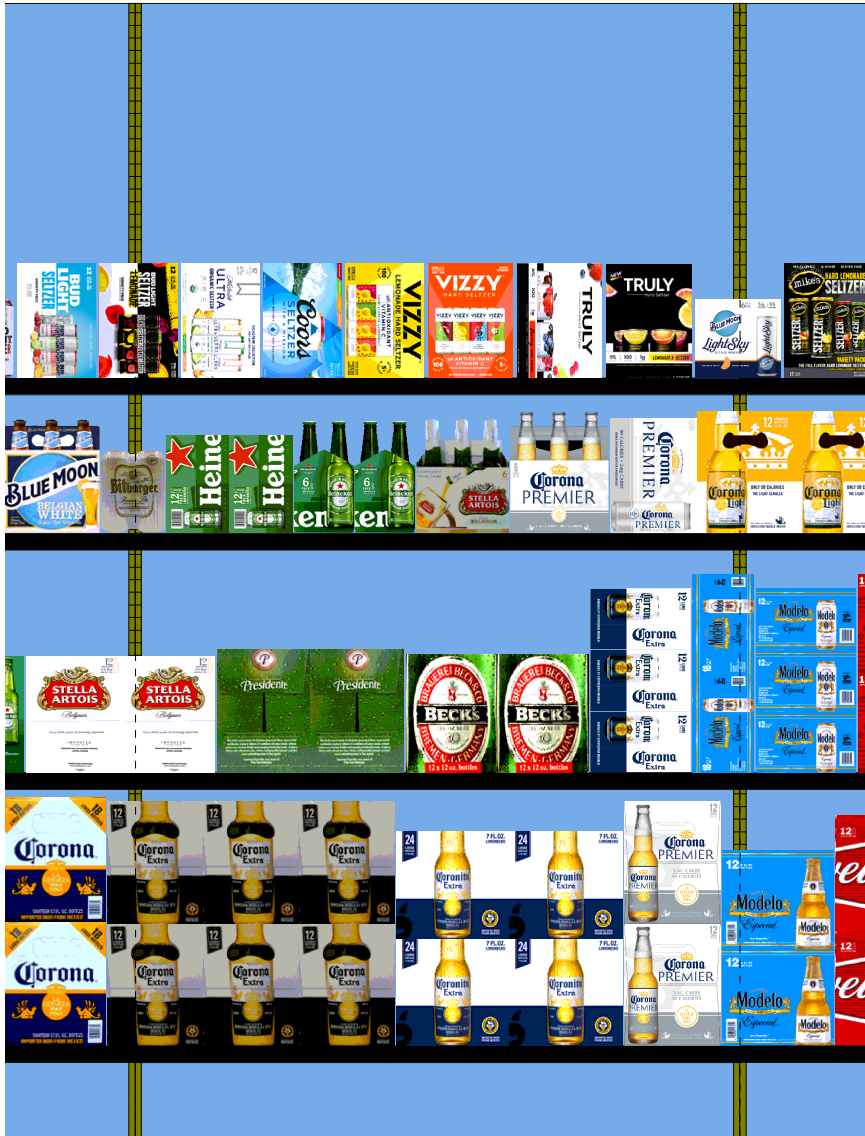

H: 7 ft 6.00 in | W: 12 ft | D: 1 ft 2.00 in | # of segments: 3						
Name: 9 | W:48.00 in | D:18.00 in | Avail Space: -0.40 in | Ht Space: 20.36 in						
UPC	WIC	Name	HFacings	Orientation	Units	
8066095615	103871	Corona Extra 12/12B	3	Side	6	
8066095408	124097	Coronita Extra 24/7B	2	Side	4	
3354495042	828602	Corona Premier 12/12B	1	Side	2	
Name: 8 | W:48.00 in | D:14.00 in | Avail Space: 6.00 in | Ht Space: 17.68 in						
UPC	WIC	Name	HFacings	Orientation	Units	
71905700156	111218	Presidente 12/12B	2	Side	2	
8248812300	104891	Becks 12/12B	2	Side	2	
8066095695	123722	Corona Extra 12/12C	1	Side 90	3	
8066095711	128045	Modelo 18/12C	1	Side	2	
Name: 7 | W:48.00 in | D:14.00 in | Avail Space: 6.31 in | Ht Space: 11.00 in						
UPC	WIC	Name	HFacings	Orientation	Units	
7289000020	191101	Heineken 12/12C	2	Side	2	
7289000011	191700	Heineken 6/12B	2	Side	2	
78615000001	114758	Stella Artois 6/11B	1	Front	2	
3354495041	881585	Corona Premier 6/12B	1	Front	2	
3354495044	491818	Corona Premier 12/12C	1	Front 90	2	
Name: 6 | W:48.00 in | D:14.00 in | Avail Space: -3.88 in | Ht Space: 29.75 in						
UPC	WIC	Name	HFacings	Orientation	Units	
1820020269	280701	Bud Light Seltzer Lemonade VtyPk ...	1	Front 90	2	
1820020263	280636	Michelob Ultra Org Seltzer VtyPk 12...	1	Front 90	2	
7199000015	444919	Coors Seltzer Variety 12/12C SC	1	Front 90	2	
3410001507	285902	Vizzy Seltzer Lemonade Variety 12/...	1	Front 90	2	
3410001232	838127	Vizzy Seltzer Variety Pack 12/12C SC	1	Top 90	2	
8769200686	756659	Truly Hd Seltzer Berry Variety 12/12...	1	Top 90	2	
8769200991	602540	Truly Hd Seltzer Lemonade Vrtty 12/...	1	Top 90	2	
7199009591	602533	Blue Moon Light Sky 6/12C	1	Front	3	

00237-03081-12-001-22

POG available in Walgreen's store system 3/1/2021