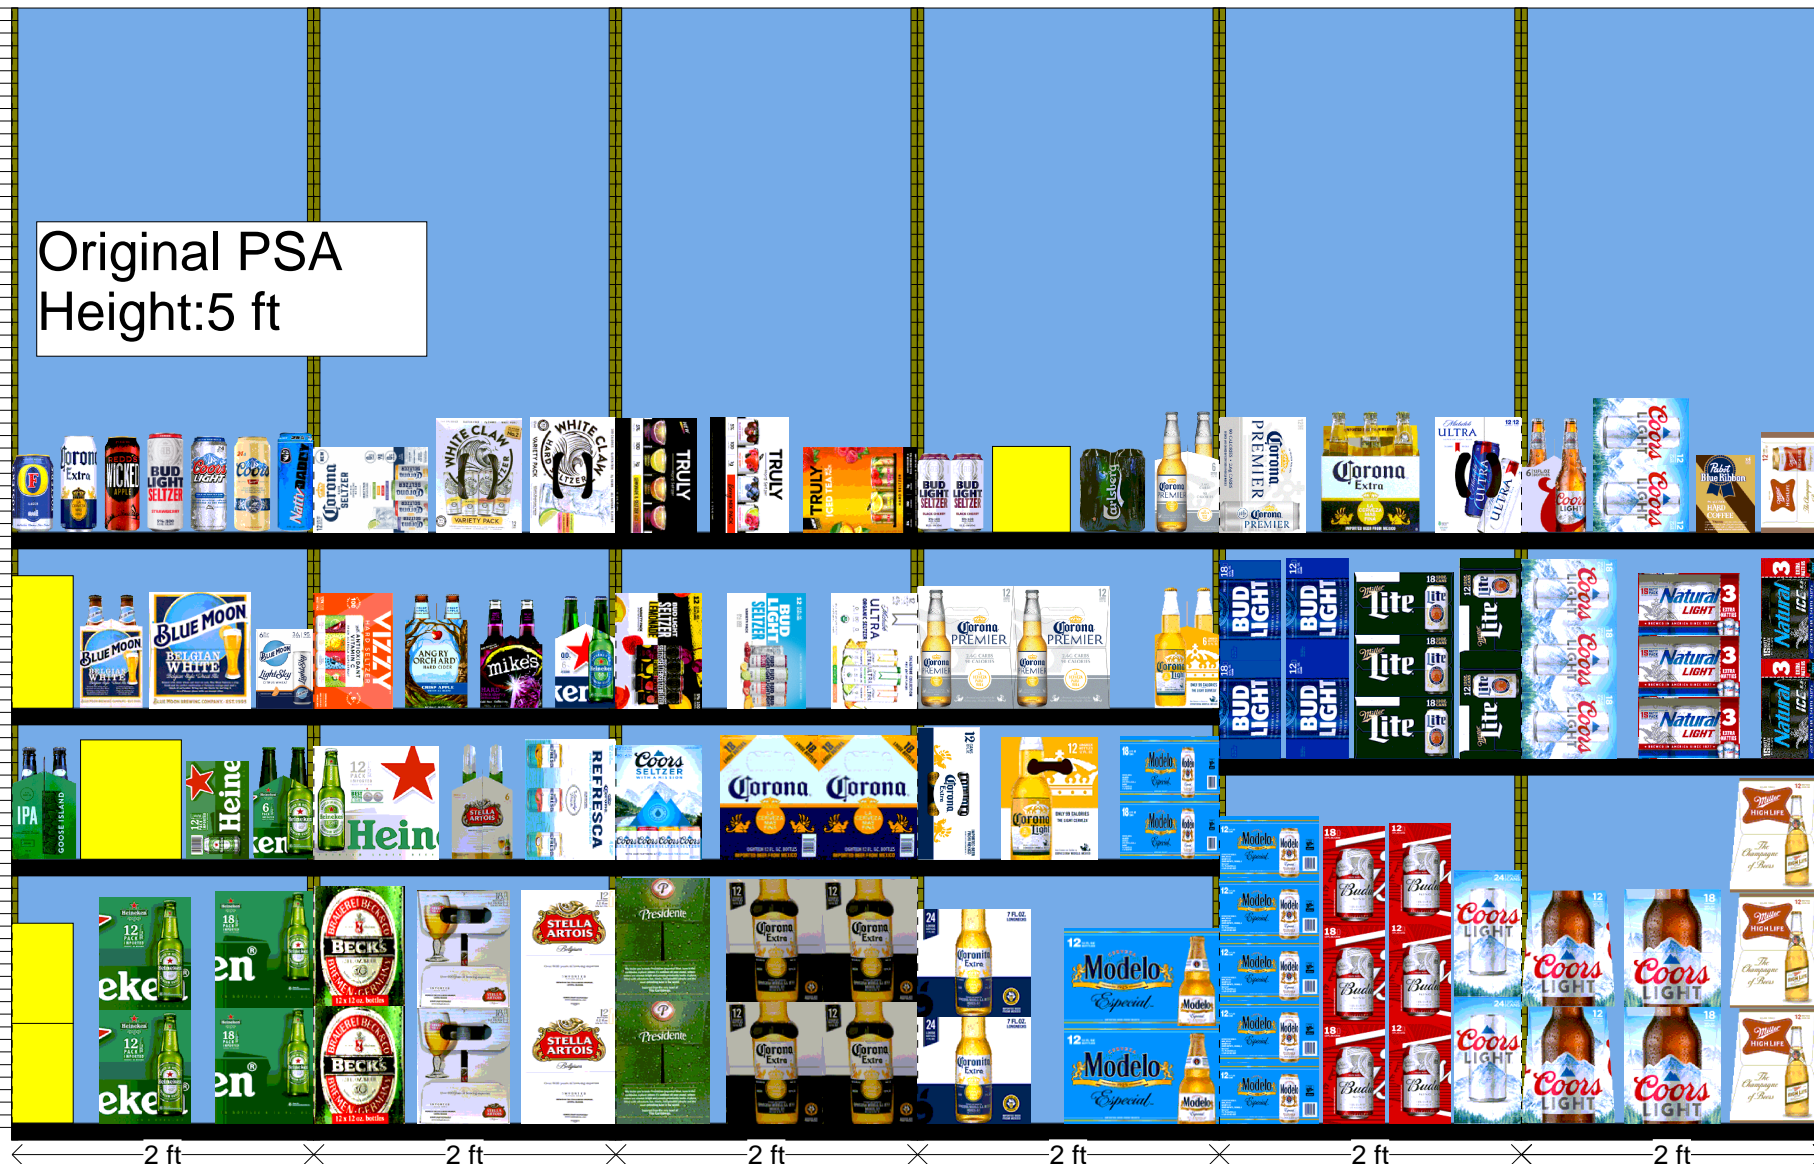

Original PSA
Height: 5 ft

H: 7 ft 6.00 in W: 12 ft D: 2 ft # of segments: 6						
Name: 4		W:24.00 in	D:24.00 in	Avail Space: 4.09 in	Ht Space: 19.68 in	
UPC	WIC	Name	HFacings	Orientation	Units	
72383091412	284160	Lagunitas Little Sumpin Sumpin 12/...	1	Side	4	
7289000016	191702	Heineken 12/12B	1	Side	4	
7289000152	117273	Heineken 18/12B	1	Side	2	
Name: 3		W:24.00 in	D:24.00 in	Avail Space: 1.03 in	Ht Space: 10.68 in	
UPC	WIC	Name	HFacings	Orientation	Units	
73692011132	111428	Goose Island India Pale Ale 6/12B	1	Side	3	
63625174372	284145	Stone Buenaveza 12/12B	1	Side	2	
7289000020	191101	Heineken 12/12C	1	Side	2	
7289000011	191700	Heineken 6/12B	1	Side	3	
Name: 2		W:24.00 in	D:24.00 in	Avail Space: 1.58 in	Ht Space: 12.68 in	
UPC	WIC	Name	HFacings	Orientation	Units	
60367510161	280640	Allagash White 12/12C	1	Top 90	3	
7199009511	109725	Blue Moon Belgian White Ale 6/12B	1	Side	3	
7199009516	119536	Blue Moon Belgian White Ale 12/12B	1	Side	2	
7199009591	602533	Blue Moon Light Sky 6/12C	1	Side	3	
Name: 1		W:24.00 in	D:24.00 in	Avail Space: 3.48 in	Ht Space: 41.68 in	
UPC	WIC	Name	HFacings	Orientation	Units	
7089701331	124797	Fosters Lager 1/25C	1	Front	7	
8066095643	131065	Corona Extra 1/24C	1	Side	8	
3410000323	377476	Redd's Wicked Apple 1/24C	1	Front	8	
1820026062	749577	Bud Light Seltzer Strawberry 1/25C	1	Front	8	
7199030065	111592	Coors Light 1/24C	1	Side	8	
7199010071	112763	Coors 1/24C	1	Front	8	
1820025013	309342	Natty Daddy 1/25C	1	Front	8	