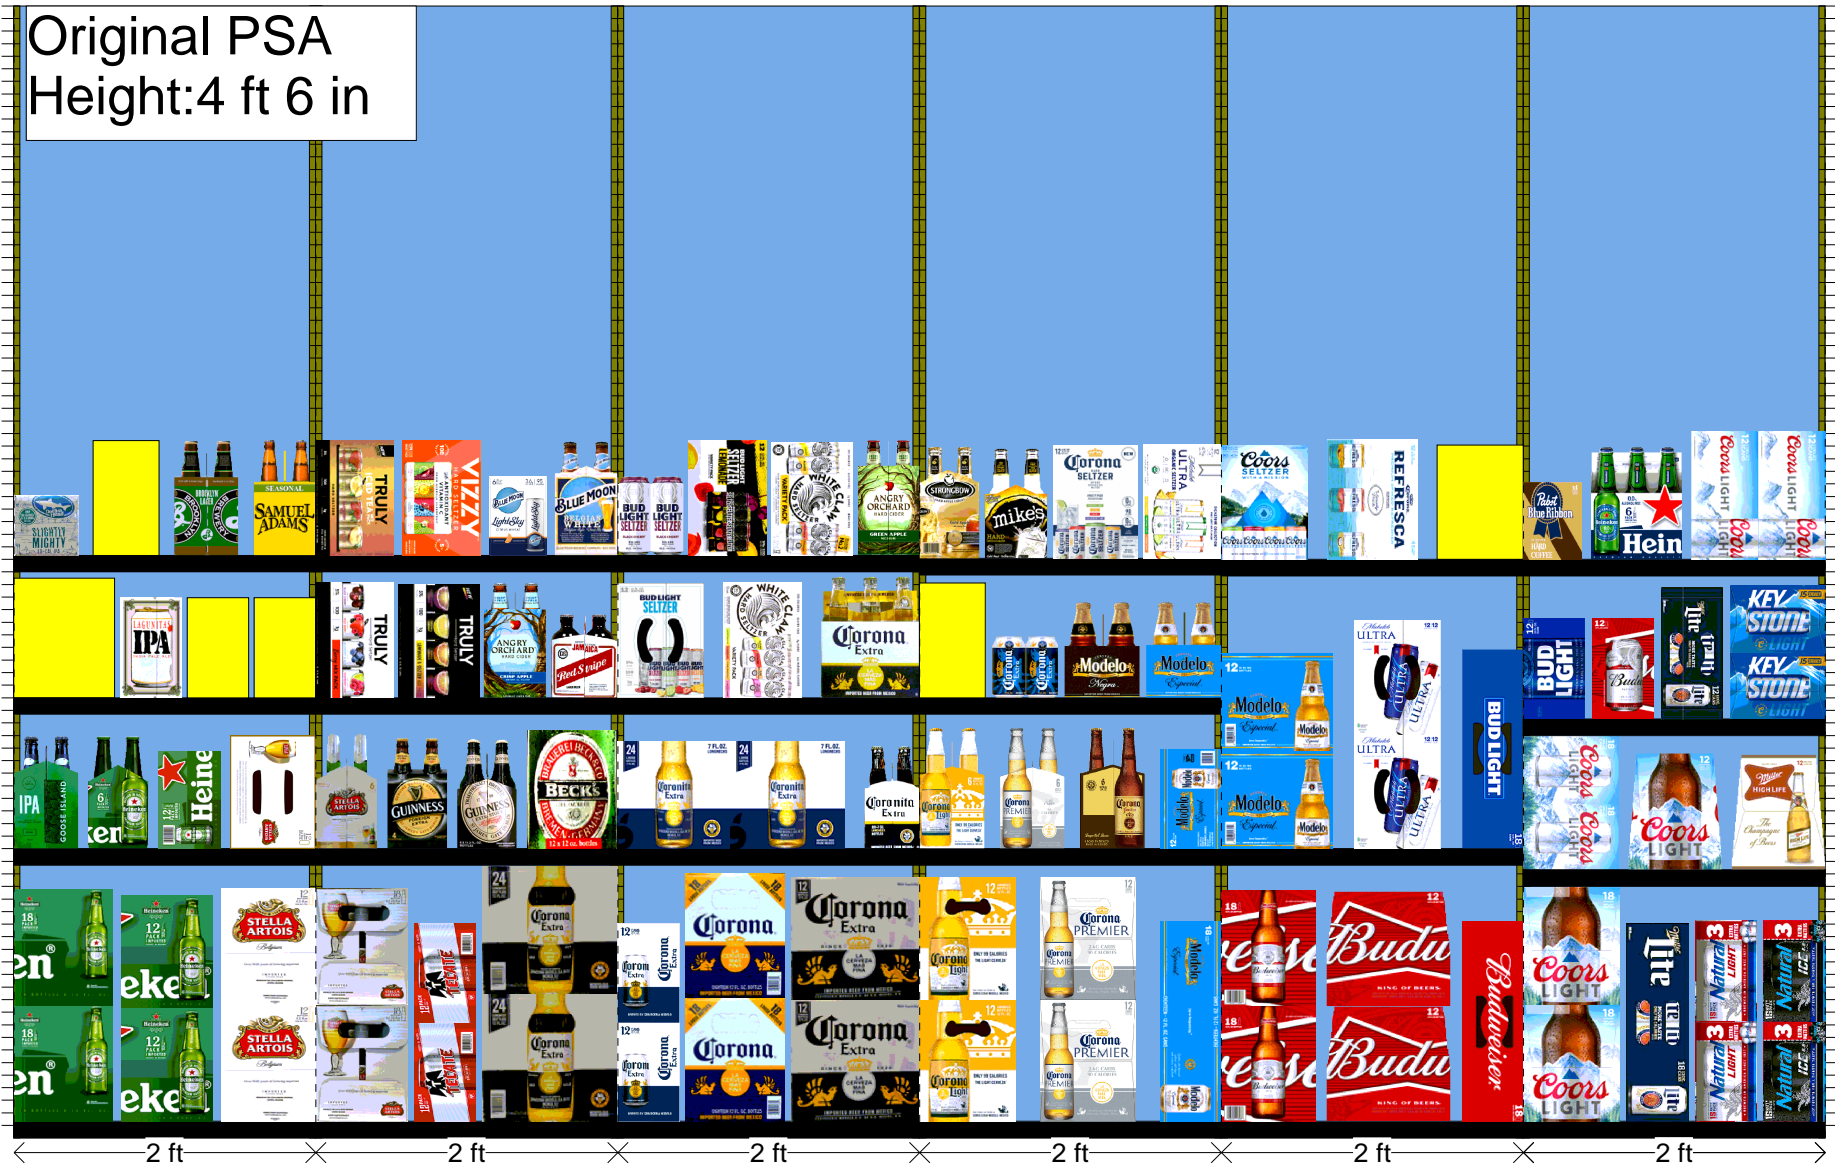

Original PSA
Height: 4 ft 6 in

H: 7 ft 6.00 in W: 12 ft D: 2 ft # of segments: 6					
Name: 4		W:24.00 in	D:24.00 in	Avail Space: 1.47 in	Ht Space: 20.36 in
UPC	WIC	Name	HFacings	Orientation	Units
7289000152	117273	Heineken 18/12B	1	Side	2
7289000016	191702	Heineken 12/12B	1	Side	4
78615000014	117963	Stella Artois 12/11B	1	Side	4
Name: 3		W:24.00 in	D:24.00 in	Avail Space: 2.25 in	Ht Space: 10.68 in
UPC	WIC	Name	HFacings	Orientation	Units
73692011132	111428	Goose Island India Pale Ale 6/12B	1	Side	3
7289000011	191700	Heineken 6/12B	1	Side	3
7289000020	191101	Heineken 12/12C	1	Side	2
78615000016	953067	Stella Artois 12/11C	1	Top 90	4
Name: 2		W:24.00 in	D:24.00 in	Avail Space: 1.34 in	Ht Space: 10.00 in
UPC	WIC	Name	HFacings	Orientation	Units
63625174372	284145	Stone Buenaveza 12/12B	1	Side	2
72383021212	599478	Lagunitas IPA 12/12C	1	Side	2
72383091412	284160	Lagunitas Little Sumpin Sumpin 12/...	1	Side	2
60367510161	280640	Allagash White 12/12C	1	Side	2
Name: 1		W:24.00 in	D:24.00 in	Avail Space: 3.60 in	Ht Space: 43.68 in
UPC	WIC	Name	HFacings	Orientation	Units
63848900364	591055	Dogfish Head Slightly Mighty 6/12C	1	Side	3
79871322008	250587	Carib Shandy Sorrell 6/12B	1	Side	3
3061300001	133516	Brooklyn Lager 6/12B	1	Side	3
87692300050	111567	Samuel Adams Seasonal 6/12B	1	Side	3

Original PSA
Height: 4 ft 6 in

H: 7 ft 6.00 in | W: 12 ft | D: 2 ft | # of segments: 6

Name: 8	W:24.00 in	D:22.00 in	Avail Space: 1.09 in	Ht Space: 20.36 in	
UPC	WIC	Name	HFacings	Orientation	Units
78615000149	998627	Stella Artois 18/11B	1	Side	2
8982690033	107123	Tecate 12/12C	1	Side	4
8066095608	129416	Corona Extra 24/12B	1	Side	2