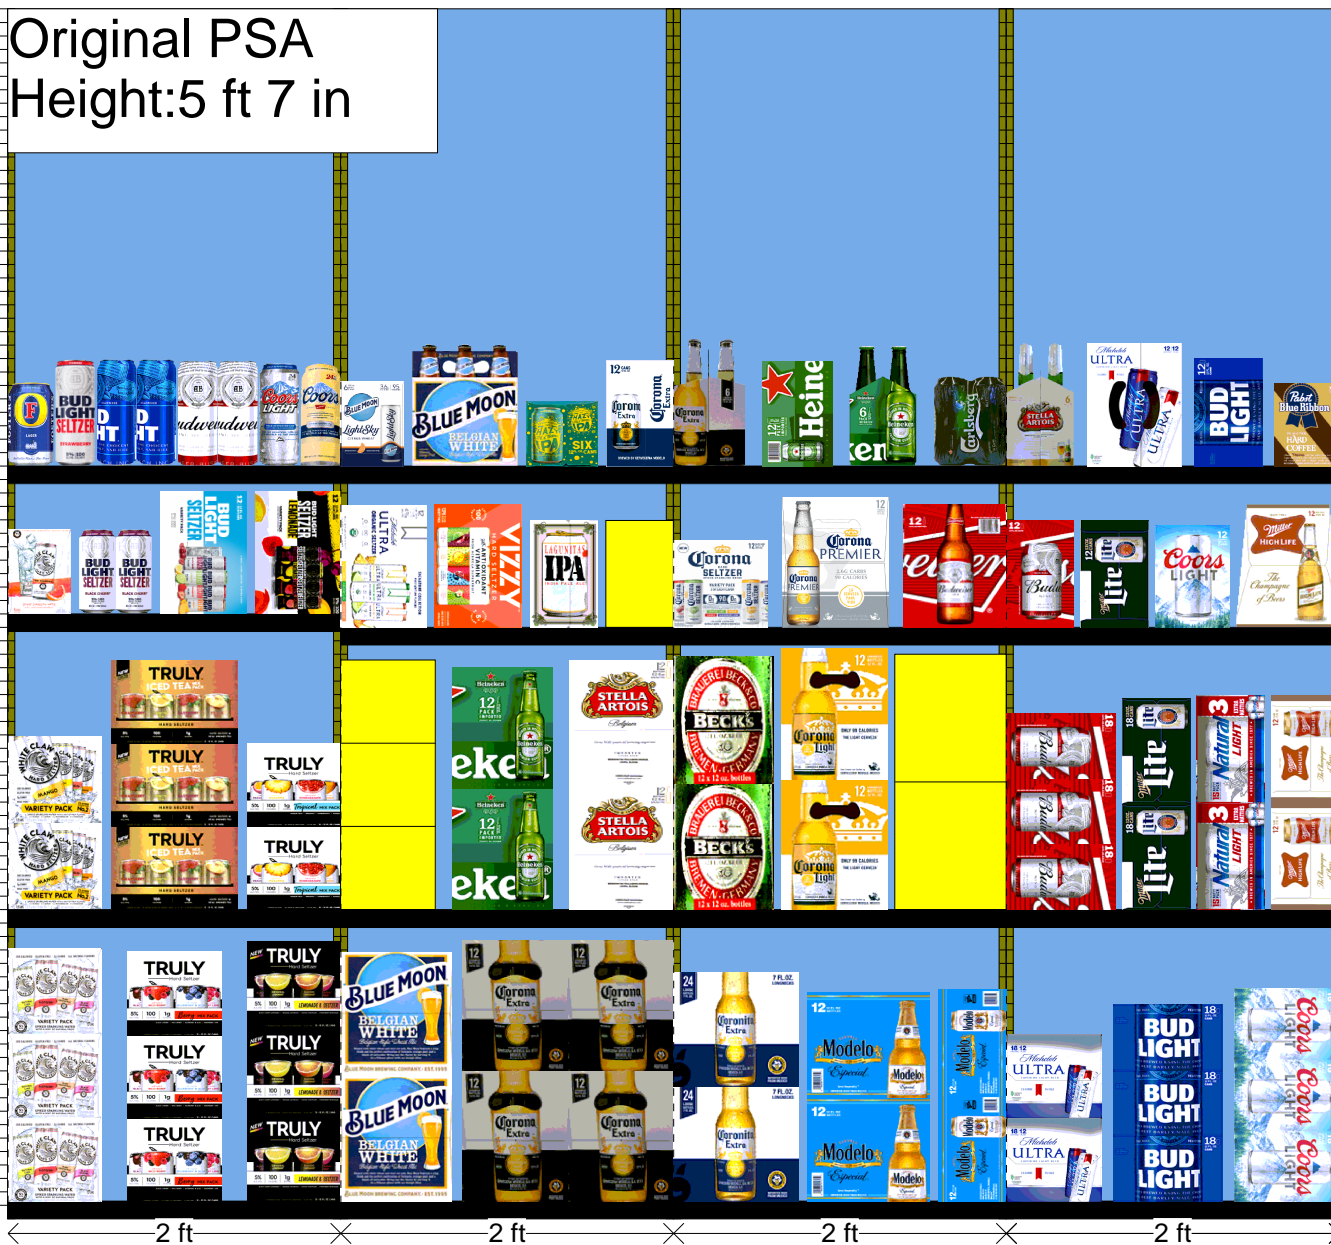

Original PSA
Height: 5 ft 7 in

Original PSA
Height: 5 ft 7 in

H: 7 ft 6.00 in W: 8 ft D: 2 ft # of segments: 4						
Name: 4		W:24.00 in	D:22.00 in	Avail Space: 3.75 in		Ht Space: 20.36 in
UPC	WIC	Name	HFacings	Orientation	Units	
63598554890	998463	White Claw Variety Pk HrdSeltzer 1...	1	Side	6	
8769200686	756659	Truly Hd Seltzer Berry Variety 12/12...	1	Side	6	
8769200991	602540	Truly Hd Seltzer Lemonade Vrtly 12/...	1	Side	6	
Name: 3		W:24.00 in	D:22.00 in	Avail Space: 1.38 in		Ht Space: 20.68 in
UPC	WIC	Name	HFacings	Orientation	Units	
63598580006	802810	White Claw Variety Pk2 HrdSeltzr 1...	1	Side	4	
8769201167	284154	Truly Hd Seltzer Iced Tea Vrtly 12/1...	1	Front	9	
8769200804	237091	Truly Hd Seltzer Tropical Vrtly 12/12...	1	Side	4	
Name: 2		W:24.00 in	D:22.00 in	Avail Space: 1.87 in		Ht Space: 9.68 in
UPC	WIC	Name	HFacings	Orientation	Units	
63598520028	967343	White Claw Rby Grpfrt HrdSeltzer 6...	1	Side	3	
1820026089	551372	Bud Light Seltzer Black Cherry 4/16C	1	Side	4	
1820020208	602707	Bud Light Seltzer Variety Pack 12/1...	1	Front 90	3	
1820020269	280701	Bud Light Seltzer Lemonade VtyPk ...	1	Front 90	3	
Name: 1		W:24.00 in	D:22.00 in	Avail Space: 0.59 in		Ht Space: 34.00 in
UPC	WIC	Name	HFacings	Orientation	Units	
7089701331	124797	Fosters Lager 1/25C	1	Side	6	
1820026062	749577	Bud Light Seltzer Strawberry 1/25C	1	Front	7	
1820025001	309175	Bud Light 1/25C	2	Side	14	
1820025000	308983	Budweiser 1/25C	2	Side	14	
7199030065	111592	Coors Light 1/24C	1	Side	7	
7199010071	112763	Coors 1/24C	1	Side	7	