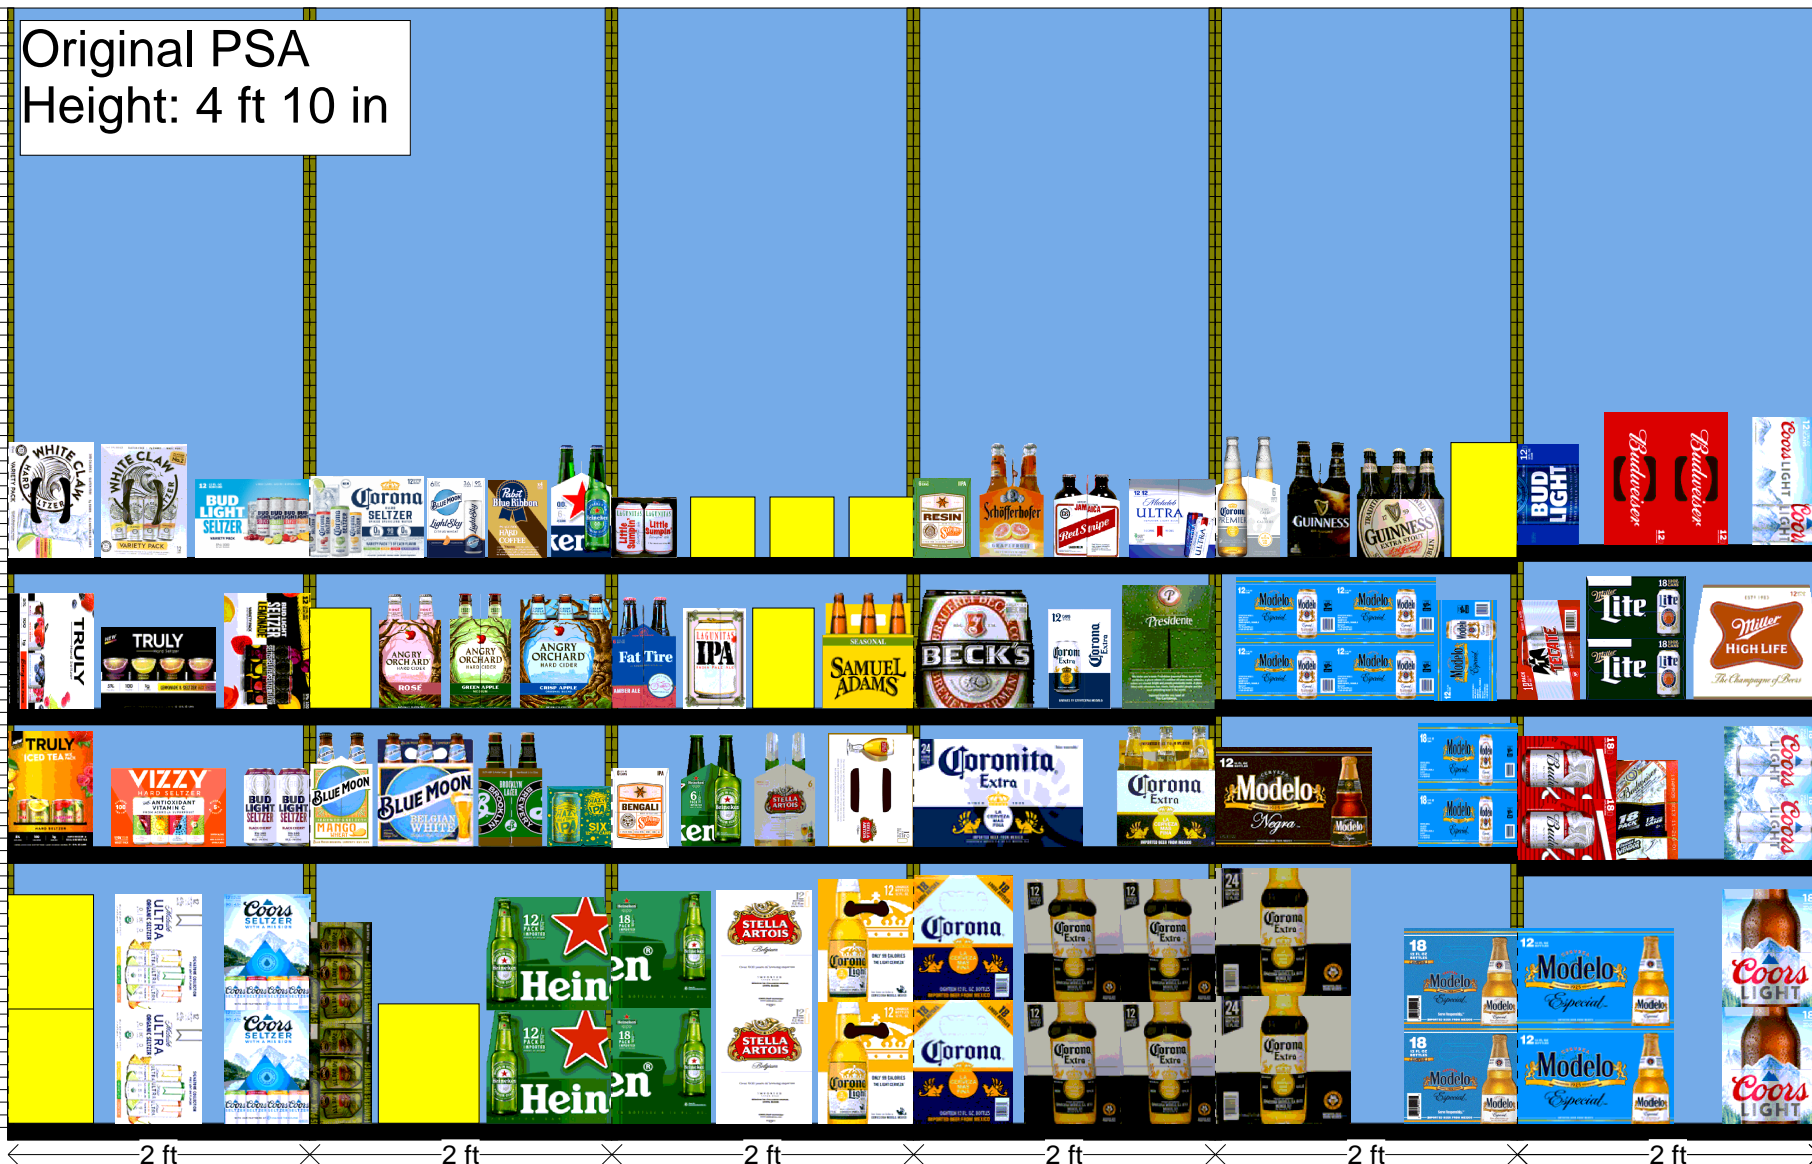

Original PSA
Height: 4 ft 10 in