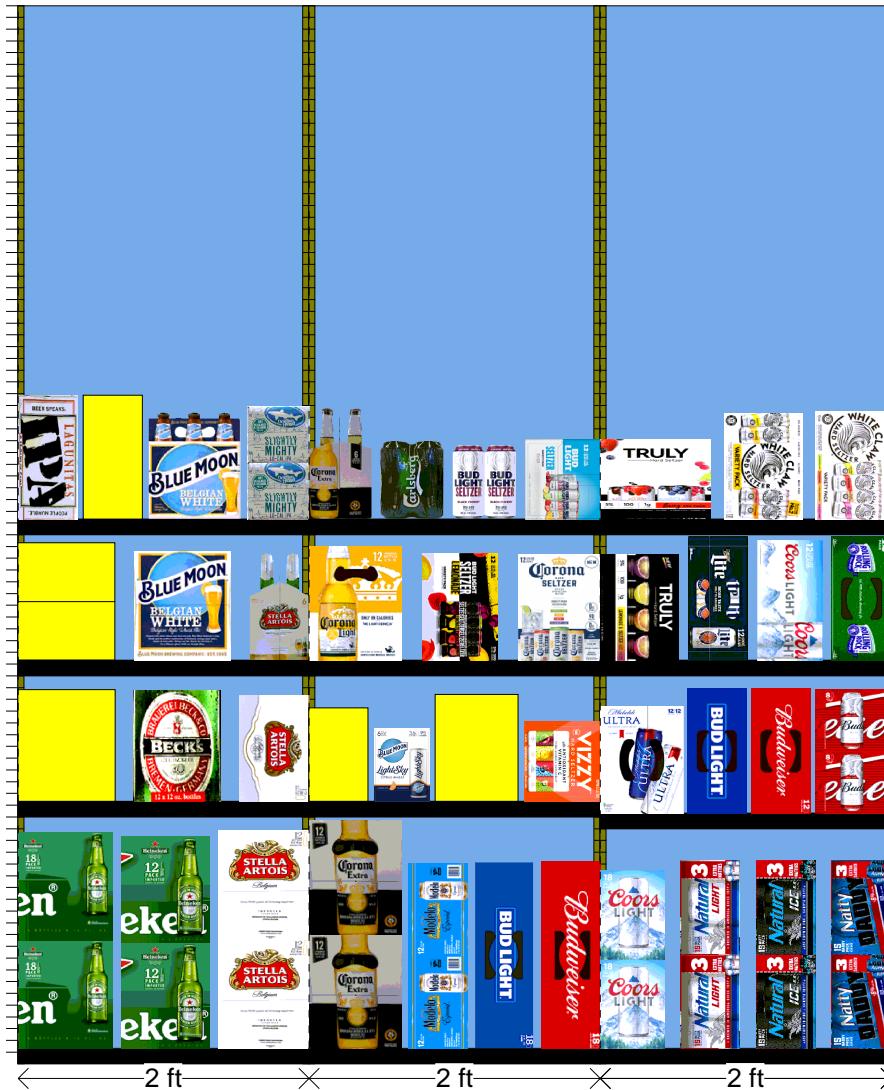

Original PSA
Height: 4 ft 9 in

Original PSA
Height: 4 ft 9 in

Original PSA
Height:4 ft 9 in

SA
: 9 in