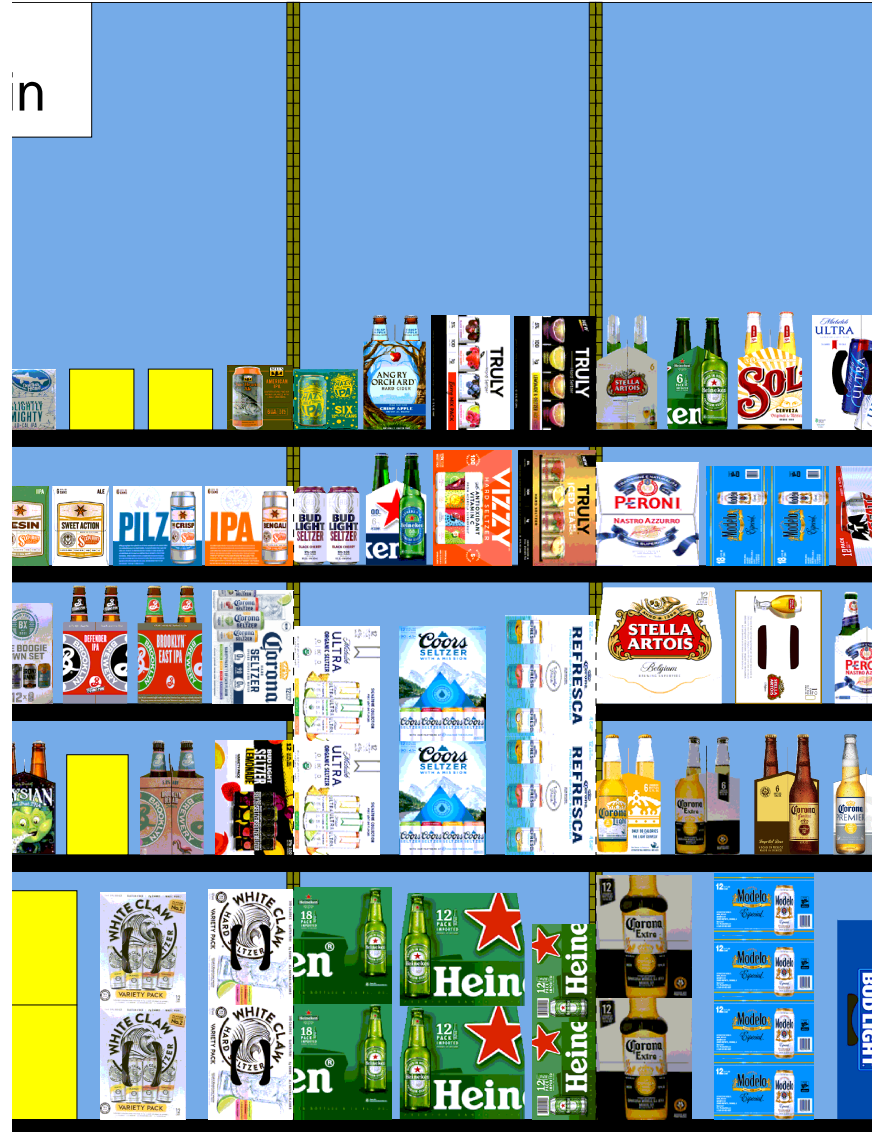

H: 7 ft 6.00 in | W: 10 ft | D: 1 ft 10.00 in | # of segments: 5

Name: 14	W:24.00 in	D:22.00 in	Avail Space: 1.25 in		Ht Space: 19.68 in
UPC	WIC	Name	HFacings	Orientation	Units
7289000152	117273	Heineken 18/12B	1	Side	2
7289000016	191702	Heineken 12/12B	1	Front	6
7289000020	191101	Heineken 12/12C	1	Side	4

Name: 13	W:24.00 in	D:22.00 in	Avail Space: 3.17 in		Ht Space: 21.68 in
UPC	WIC	Name	HFacings	Orientation	Units
1820020263	280636	Michelob Ultra Org Seltzer VtyPk 12...	1	Top 90	6
7199000015	444919	Coors Seltzer Variety 12/12C SC	1	Top 90	6
3354400013	574485	Corona Refresca Variety Pack 12/1...	1	Top 90	6

Name: 12	W:24.00 in	D:22.00 in	Avail Space: 1.50 in		Ht Space: 9.43 in
UPC	WIC	Name	HFacings	Orientation	Units
1820026089	551372	Bud Light Seltzer Black Cherry 4/16C	1	Side	4
7289000621	113340	Heineken 0.0 6/12B	1	Side	3
3410001232	838127	Vizzy Seltzer Variety Pack 12/12C SC	1	Front 90	3
8769201167	284154	Truly Hd Seltzer Iced Tea Vrty 12/1...	1	Front 90	3

Name: 11	W:24.00 in	D:22.00 in	Avail Space: 1.30 in		Ht Space: 33.93 in
UPC	WIC	Name	HFacings	Orientation	Units
8378311010	837354	Sierra Nevada Hazy Little Thing 6/1...	1	Side	2
8769282102	112191	Angry Orchard Crisp Apple 6/12B	1	Side	2
8769200686	756659	Truly Hd Seltzer Berry Variety 12/12...	1	Front 90	3
8769200991	602540	Truly Hd Seltzer Lemonade Vrty 12/...	1	Front 90	3