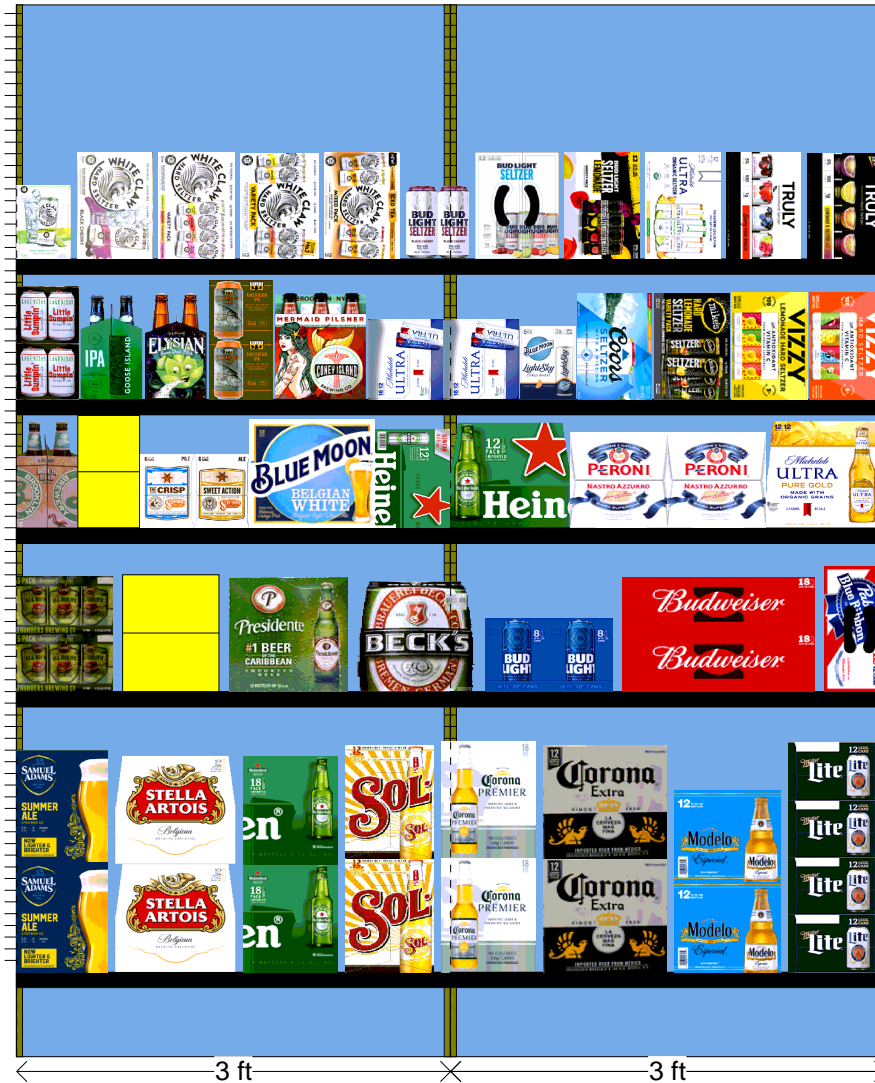

Walgreens 17772

SPRING 2021

Original PSA  
Height:6 ft

00237-03033-06-010-22

POG available in Walgreen's store system 3/1/2021

Original PSA  
Height:6 ft

Walgreens

SPRING 2021