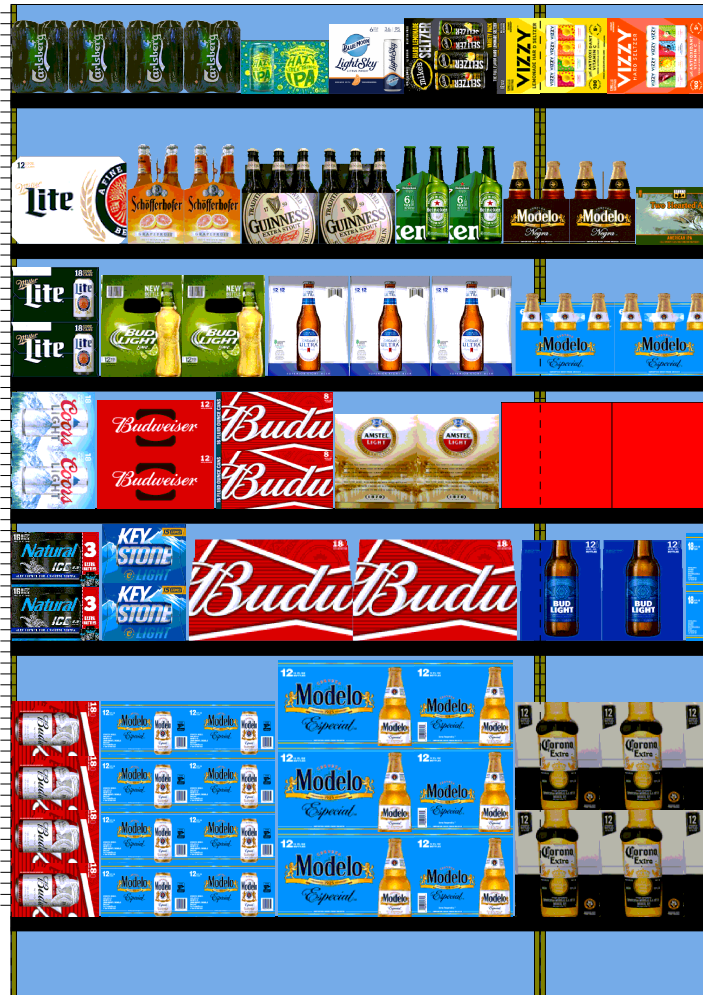

Original PSA
Height:6 ft

Original PSA
Height: 6 ft

H: 7 ft 6.00 in W: 12 ft D: 2 ft # of segments: 3						
Name: 6		W: 48.00 in	D: 14.00 in	Avail Space: 3.18 in	Ht Space: 23.68 in	
UPC	WIC	Name	HFacings	Orientation	Units	
1820011218	108476	Budweiser 18/12C	1	Side 90	4	
8066095715	115154	Modelo 12/12C	2	Side 90	8	
8066095757	122847	Modelo 12/12B	1	Front	6	
Name: 5		W: 48.00 in	D: 14.00 in	Avail Space: 2.72 in	Ht Space: 10.68 in	
UPC	WIC	Name	HFacings	Orientation	Units	
1820028443	665921	Natural Ice 15/12C	1	Side 90	2	
7199048045	981266	Keystone Light 15/12C	1	Side 90	2	
1820011308	117135	Budweiser 18/12B	2	Front	4	
Name: 4		W: 48.00 in	D: 14.00 in	Avail Space: 4.52 in	Ht Space: 10.68 in	
UPC	WIC	Name	HFacings	Orientation	Units	
7199030017	109148	Coors Light 18/12C	1	Side 90	2	
1820011047	191301	Budweiser 12/12C	1	Top	4	
1820008981	116711	Budweiser 8/16C	1	Front	4	
7289010016	104131	Amstel Light 12/12B	2	Side	2	
Name: 3		W: 48.00 in	D: 14.00 in	Avail Space: 3.13 in	Ht Space: 10.68 in	
UPC	WIC	Name	HFacings	Orientation	Units	
3410057340	108526	Miller Lite 18/12C	1	Side 90	2	
1820014990	125259	Bud Light Lime 12/12B	2	Side	2	
1820005990	113884	Michelob Ultra 12/12B	3	Side	3	
Name: 2		W: 48.00 in	D: 14.00 in	Avail Space: 3.72 in	Ht Space: 12.36 in	
UPC	WIC	Name	HFacings	Orientation	Units	
3410057636	191851	Miller Lite 12/12C	1	Front	2	
4257204006	366224	Schofferhofer Grapefrt Hefewzn 6/1...	2	Side	2	
8382012393	102600	Guinness Extra Stout 6/11B	2	Front	4	
7289000011	191700	Heineken 6/12B	2	Side	2	
Name: 1		W: 48.00 in	D: 14.00 in	Avail Space: 3.41 in	Ht Space: 8.07 in	
UPC	WIC	Name	HFacings	Orientation	Units	
8760010115	985225	Carlsberg 4/17C	4	Front	8	
8378311010	837354	Sierra Nevada Hazy Little Thing 6/1...	1	Front	2	
7199009591	602533	Blue Moon Light Sky 6/12C	1	Front	3	
63598580017	284168	Mikes Hard Seltzer Lmnad Var 12/1...	1	Top	2	