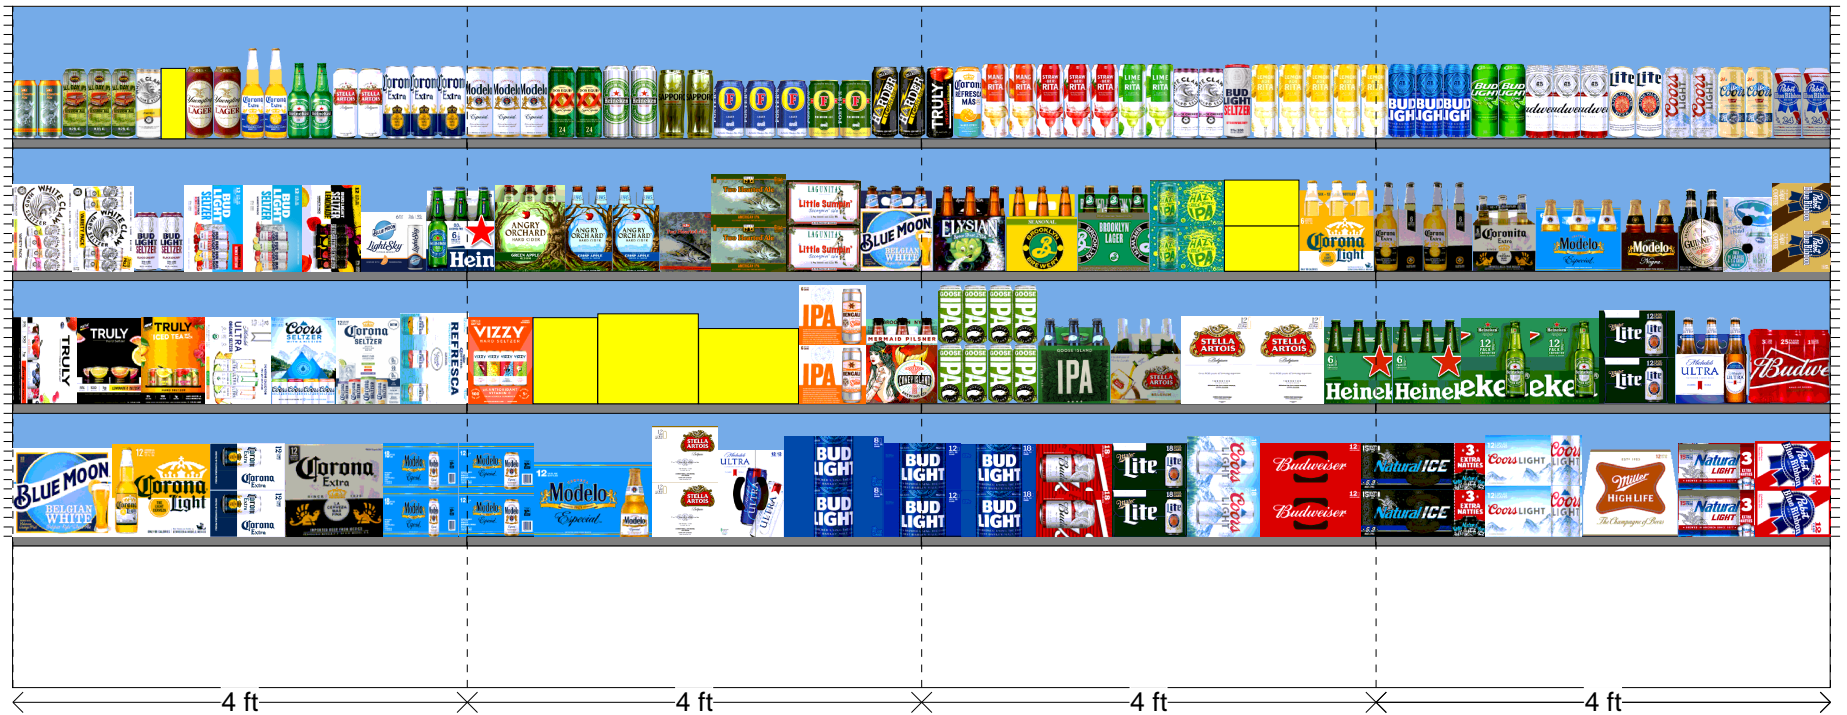

Walgreens 14128

SPRING 2021

05029-00018-16-222-24

POG available in Walgreen's store system 3/1/2021