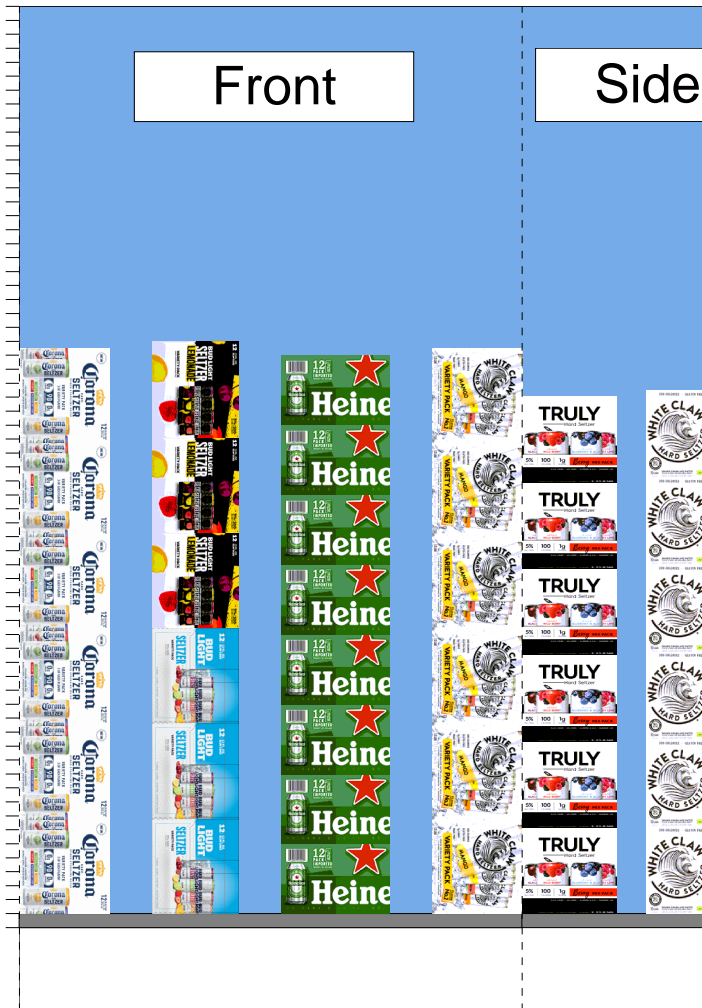

1/2 Beer Pallet

1/2 Beer Pallet

| H: 6 ft | | W: 4 ft 6.00 in | | D: 1 ft 10.00 in | | # of segments: 2 | | | |
|-------------|--------|--------------------------------|--|------------------|-------------|----------------------|--|--------------------|--|
| Name: 1 | | W:36.00 in | | D:12.00 in | | Avail Space: 9.18 in | | Ht Space: 65.00 in | |
| UPC | WIC | Name | | HFacings | Orientation | Units | | | |
| 3354400043 | 604357 | CORONA SELTZER VRTY PK 12O... | | 1 | Side 90 | 6 | | | |
| 1820020269 | 280701 | BUD LIGHT SELTZER LEMONADE... | | 1 | Side 90 | 3 | | | |
| 1820020208 | 602707 | BUD LIGHT SELTZER VRTY 12OZ... | | 1 | Side 90 | 3 | | | |
| 7289000020 | 191101 | HEINEKEN 12OZ CAN 12PK | | 1 | Side 90 | 8 | | | |
| 63598580006 | 802810 | WHITE CLAW NO2 VARIETY 12OZ... | | 1 | Side 90 | 6 | | | |

00247-00061-05-145-15

POG available in Walgreen's store system 3/1/2021

1/2 Beer Pallet

H: 6 ft W: 4 ft 6.00 in D: 1 ft 10.00 in # of segments: 2

| Name: 2 | | W: 18.00 in | D: 12.00 in | Avail Space: 2.13 in | Ht Space: 65.00 in |
|-------------|--------|-------------------------------|-------------|----------------------|--------------------|
| UPC | WIC | Name | HFacings | Orientation | Units |
| 8769200686 | 756659 | TRULY SPIKED SPKLG BERRY V... | 1 | Side | 6 |
| 63598554890 | 998463 | WHITE CLAW VRTY PK HRDSTZR... | 1 | Front | 6 |