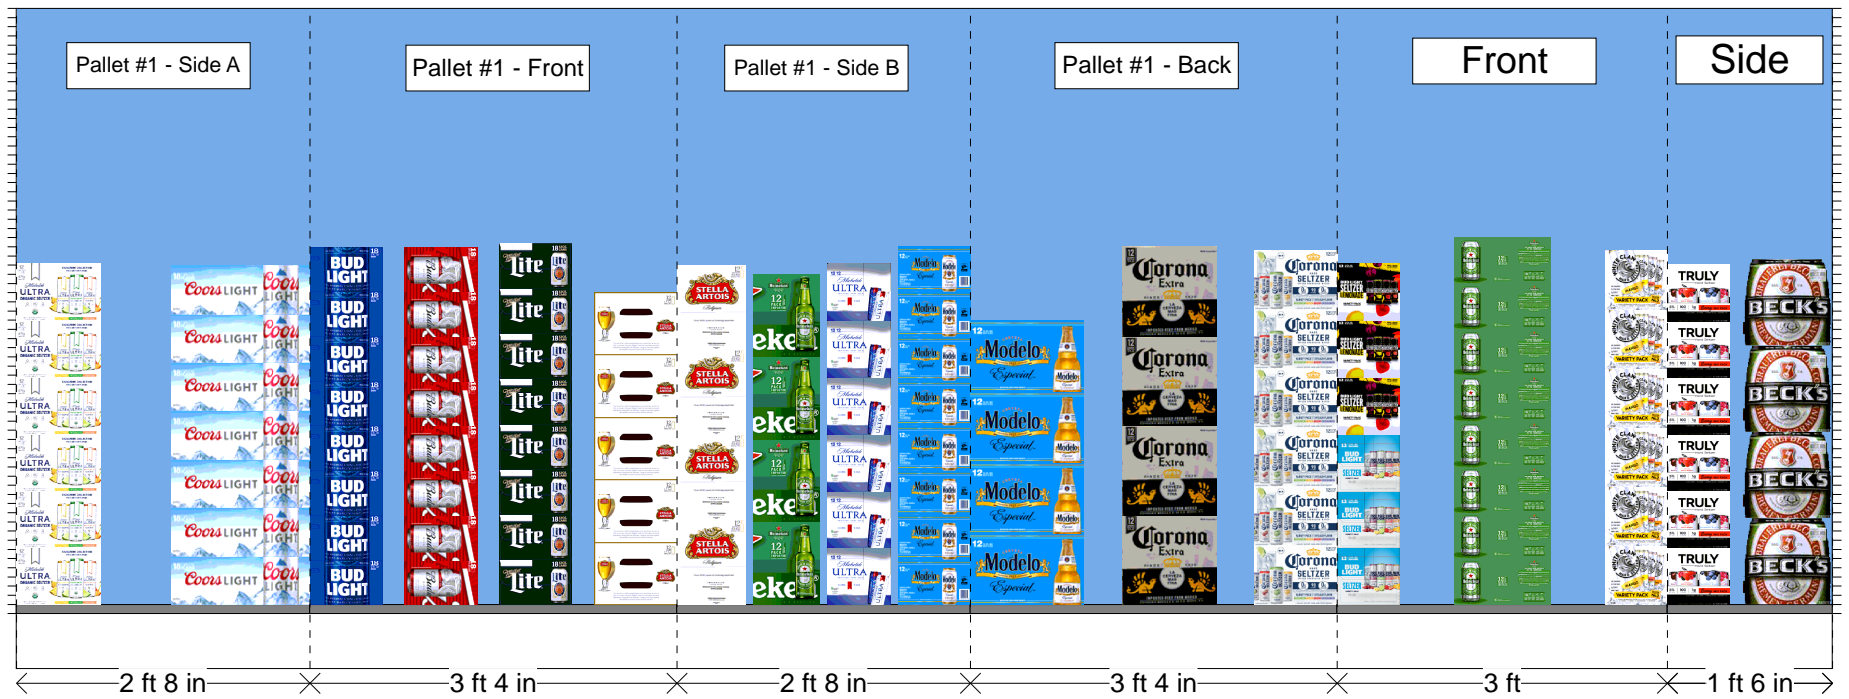

Pallet #1 - Beer Pallet

Pallet #2 - 1/2 Beer Pallet

00247-00024-17-145-15

POG available in Walgreen's store system 3/1/2021

H: 6 ft | W: 16 ft 6.00 in | D: 1 ft 10.00 in | # of segments: 6

Name: 1		W:32.00 in	D:12.00 in	Avail Space: 7.84 in	Ht Space: 65.00 in
UPC	WIC	Name	HFacings	Orientation	Units
1820020263	280636	MICHELOB ULTRA ORGANIC SLT...	1	Front	6
7199030017	109148	COORS LIGHT 12OZ CANS 18PK	1	Top	7

Pallet #1 - Side A

Pall

00247-00024-17-145-15

POG available in Walgreen's store system 3/1/2021

Pallet #1 - Beer P

H: 6 ft W: 16 ft 6.00 in D: 1 ft 10.00 in # of segments: 6

Name: 2		W:40.00 in	D:12.00 in	Avail Space: 7.37 in		Ht Space: 65.00 in
UPC	WIC	Name		HFacings	Orientation	Units
1820053218	108499	BUD LIGHT 12OZ CAN 18PK		1	Side 90	8
1820011218	108476	BUDWEISER 12OZ CAN 18PK		1	Side 90	8
3410057340	108526	MILLER LITE 18 PK CANS 12 OZ		1	Side 90	8
78615000016	953067	STELLA ARTOIS 11OZ 12PK CAN		1	Top	10

H: 6 ft | W: 16 ft 6.00 in | D: 1 ft 10.00 in | # of segments: 6

Name: 4		W:40.00 in	D:12.00 in	Avail Space: 8.39 in	Ht Space: 65.00 in
UPC	WIC	Name	HFacings	Orientation	Units
8066095757	122847	MODELO ESPECIAL 12 OUNCE 1...	1	Front	4
8066095615	103871	CORONA NRB EXTRA 12OZ 12PKS	1	Front	4
3354400043	604357	CORONA SELTZER VRTY PK 12O...	1	Front	6

sk

Front

Side

00247-00024-17-145-15

POG available in Walgreen's store system 3/1/2021

at #2 - 1/2 Beer Pallet

H: 6 ft | W: 16 ft 6.00 in | D: 1 ft 10.00 in | # of segments: 6

Name: 6		W: 18.00 in	D: 12.00 in	Avail Space: 1.49 in	Ht Space: 65.00 in
UPC	WIC	Name	HFacings	Orientation	Units
8769200686	756659	TRULY SPIKED SPKLG BERRY V...	1	Side	6
8248812300	104891	BECKS 12OZ NRB 12PK	1	Front	4