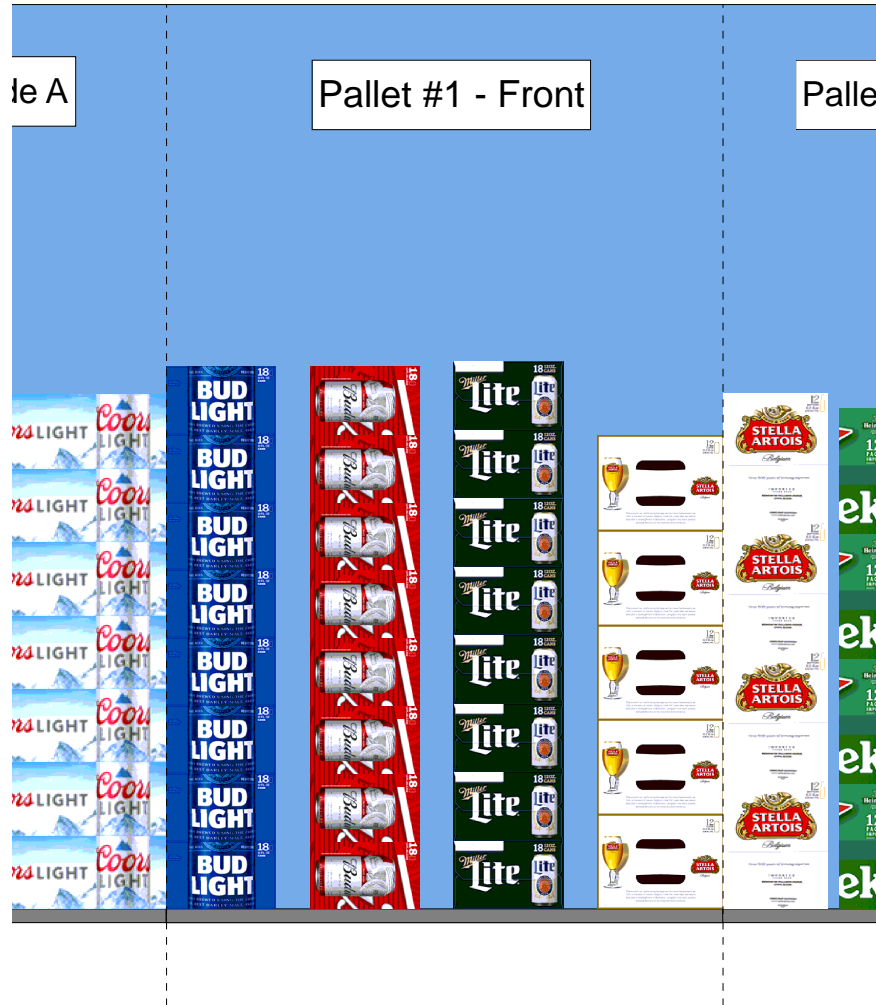

Pallet #1 - Beer Pallet

Pallet #2 - 1/2 Beer Pallet

00247-00024-17-145-15

POG available in Walgreen's store system 3/1/2021

H: 6 ft | W: 16 ft 6.00 in | D: 1 ft 10.00 in | # of segments: 6

Name: 1		W:32.00 in	D:12.00 in	Avail Space: 7.84 in	Ht Space: 65.00 in
UPC	WIC	Name	HFacings	Orientation	Units
1820020263	280636	MICHELOB ULTRA ORGANIC SLT...	1	Front	6
7199030017	109148	COORS LIGHT 12OZ CANS 18PK	1	Top	7

Pallet #1 - Side A

Pall

00247-00024-17-145-15

POG available in Walgreen's store system 3/1/2021

Pallet #1 - Beer P

H: 6 ft W: 16 ft 6.00 in D: 1 ft 10.00 in # of segments: 6

Name: 2		W:40.00 in	D:12.00 in	Avail Space: 7.37 in		Ht Space: 65.00 in
UPC	WIC	Name		HFacings	Orientation	Units
1820053218	108499	BUD LIGHT 12OZ CAN 18PK		1	Side 90	8
1820011218	108476	BUDWEISER 12OZ CAN 18PK		1	Side 90	8
3410057340	108526	MILLER LITE 18 PK CANS 12 OZ		1	Side 90	8
78615000016	953067	STELLA ARTOIS 11OZ 12PK CAN		1	Top	10

00247-00024-17-145-15

POG available in Walgreen's store system 3/1/2021

Pallet #1 - Beer Pallet

H: 6 ft		W: 16 ft 6.00 in		D: 1 ft 10.00 in		# of segments: 6			
Name: 3		W: 32.00 in		D: 12.00 in		Avail Space: 2.56 in		Ht Space: 65.00 in	
UPC	WIC	Name		HFacings	Orientation	Units			
78615000014	117963	STELLA ARTOIS 11.2OZ 12PK		1	Side	4			
72890000016	191702	HEINEKEN 12OZ 12PK		1	Side	4			
1820006991	115070	MICHELOB ULTRA CANS 12OZ 12...		1	Side	6			
8066095715	115154	MODELO ESPECIAL CAN 12OZ 12...		1	Side 90	8			

sk

Front

Side

00247-00024-17-145-15

POG available in Walgreen's store system 3/1/2021

at #2 - 1/2 Beer Pallet

H: 6 ft | W: 16 ft 6.00 in | D: 1 ft 10.00 in | # of segments: 6

Name: 6		W: 18.00 in	D: 12.00 in	Avail Space: 1.49 in	Ht Space: 65.00 in
UPC	WIC	Name	HFacings	Orientation	Units
8769200686	756659	TRULY SPIKED SPKLG BERRY V...	1	Side	6
8248812300	104891	BECKS 12OZ NRB 12PK	1	Front	4