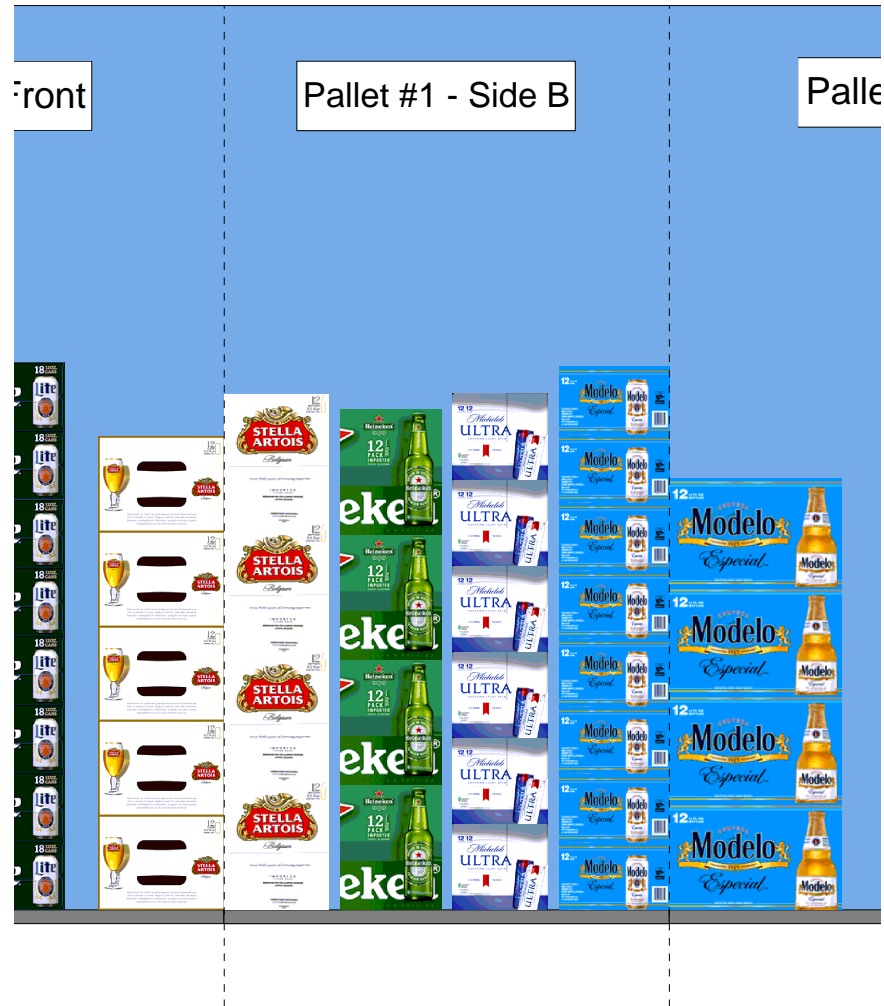

Pallet #1 - Beer Pallet

Pallet #2 - 1/2 Beer Pallet

00247-00024-17-145-15

POG available in Walgreen's store system 3/1/2021

H: 6 ft | W: 16 ft 6.00 in | D: 1 ft 10.00 in | # of segments: 6

Name: 1		W:32.00 in	D:12.00 in	Avail Space: 7.84 in	Ht Space: 65.00 in
UPC	WIC	Name	HFacings	Orientation	Units
1820020263	280636	MICHELOB ULTRA ORGANIC SLT...	1	Front	6
7199030017	109148	COORS LIGHT 12OZ CANS 18PK	1	Top	7

Pallet #1 - Side A

Pall

00247-00024-17-145-15

POG available in Walgreen's store system 3/1/2021

Pallet #1 - Beer P

H: 6 ft W: 16 ft 6.00 in D: 1 ft 10.00 in # of segments: 6

Name: 2		W:40.00 in	D:12.00 in	Avail Space: 7.37 in		Ht Space: 65.00 in
UPC	WIC	Name		HFacings	Orientation	Units
1820053218	108499	BUD LIGHT 12OZ CAN 18PK		1	Side 90	8
1820011218	108476	BUDWEISER 12OZ CAN 18PK		1	Side 90	8
3410057340	108526	MILLER LITE 18 PK CANS 12 OZ		1	Side 90	8
78615000016	953067	STELLA ARTOIS 11OZ 12PK CAN		1	Top	10

00247-00024-17-145-15

POG available in Walgreen's store system 3/1/2021

Pallet #1 - Beer Pallet

H: 6 ft		W: 16 ft 6.00 in		D: 1 ft 10.00 in		# of segments: 6			
Name: 3		W: 32.00 in		D: 12.00 in		Avail Space: 2.56 in		Ht Space: 65.00 in	
UPC	WIC	Name		HFacings	Orientation	Units			
78615000014	117963	STELLA ARTOIS 11.2OZ 12PK		1	Side	4			
72890000016	191702	HEINEKEN 12OZ 12PK		1	Side	4			
1820006991	115070	MICHELOB ULTRA CANS 12OZ 12...		1	Side	6			
8066095715	115154	MODELO ESPECIAL CAN 12OZ 12...		1	Side 90	8			

sk

Front

Side

00247-00024-17-145-15

POG available in Walgreen's store system 3/1/2021

at #2 - 1/2 Beer Pallet

H: 6 ft | W: 16 ft 6.00 in | D: 1 ft 10.00 in | # of segments: 6

Name: 6		W: 18.00 in	D: 12.00 in	Avail Space: 1.49 in	Ht Space: 65.00 in
UPC	WIC	Name	HFacings	Orientation	Units
8769200686	756659	TRULY SPIKED SPKLG BERRY V...	1	Side	6
8248812300	104891	BECKS 12OZ NRB 12PK	1	Front	4