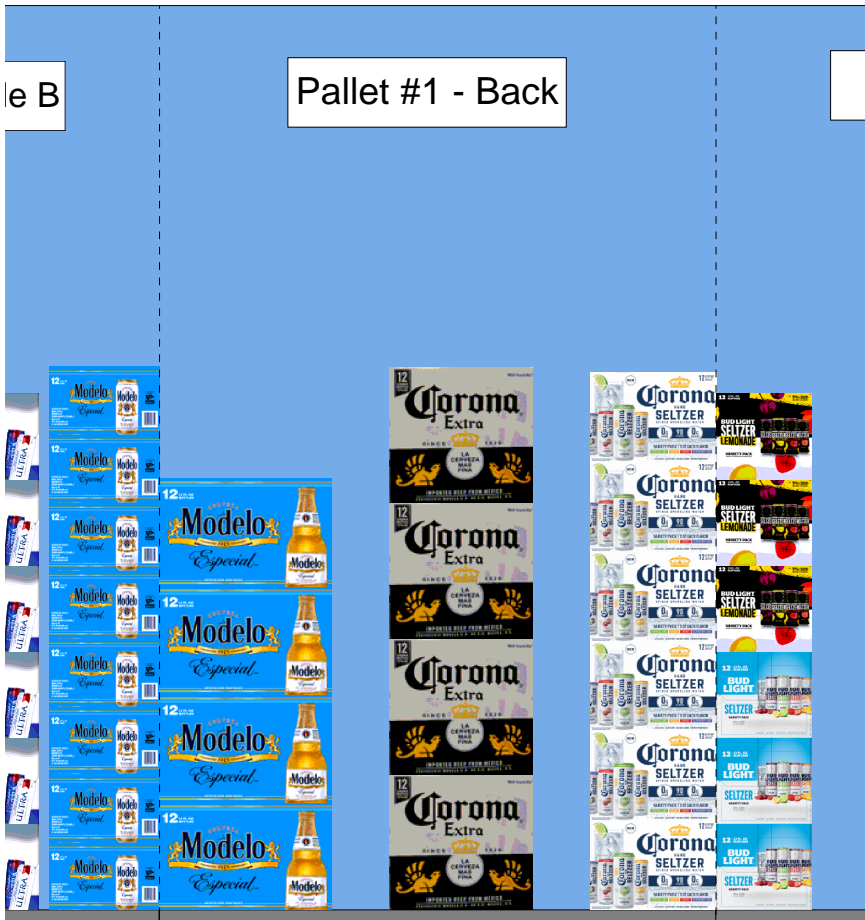

H: 6 ft | W: 16 ft 6.00 in | D: 1 ft 10.00 in | # of segments: 6

Name: 4		W:40.00 in	D:12.00 in	Avail Space: 8.39 in	Ht Space: 65.00 in
UPC	WIC	Name	HFacings	Orientation	Units
8066095757	122847	MODELO ESPECIAL 12 OUNCE 1...	1	Front	4
8066095615	103871	CORONA NRB EXTRA 12OZ 12PKS	1	Front	4
3354400043	604357	CORONA SELTZER VRTY PK 12O...	1	Front	6

Pa

le B

Pallet #1 - Back

00247-00024-17-145-15

POG available in Walgreen's store system 3/1/2021