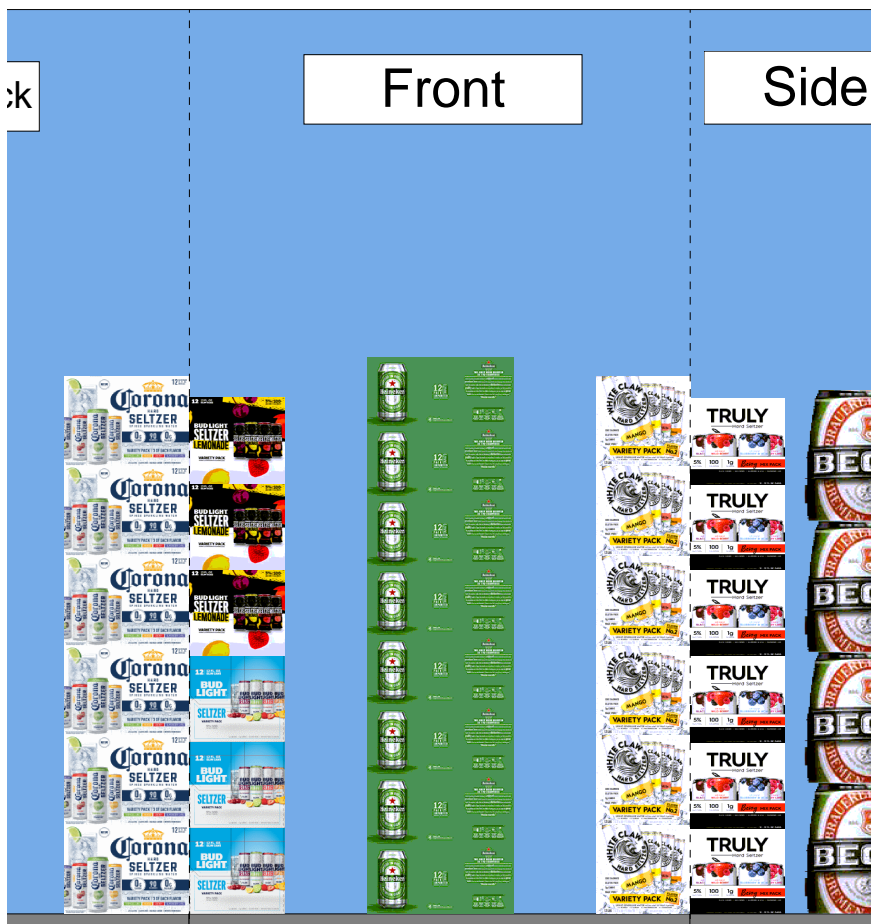

Pallet #1 - Beer Pallet

Pallet #2 - 1/2 Beer Pallet

00247-00024-17-145-15

POG available in Walgreen's store system 3/1/2021

H: 6 ft | W: 16 ft 6.00 in | D: 1 ft 10.00 in | # of segments: 6

Name: 1		W:32.00 in	D:12.00 in	Avail Space: 7.84 in	Ht Space: 65.00 in
UPC	WIC	Name	HFacings	Orientation	Units
1820020263	280636	MICHELOB ULTRA ORGANIC SLT...	1	Front	6
7199030017	109148	COORS LIGHT 12OZ CANS 18PK	1	Top	7

H: 6 ft | W: 16 ft 6.00 in | D: 1 ft 10.00 in | # of segments: 6

Name: 4		W:40.00 in	D:12.00 in	Avail Space: 8.39 in	Ht Space: 65.00 in
UPC	WIC	Name	HFacings	Orientation	Units
8066095757	122847	MODELO ESPECIAL 12 OUNCE 1...	1	Front	4
8066095615	103871	CORONA NRB EXTRA 12OZ 12PKS	1	Front	4
3354400043	604357	CORONA SELTZER VRTY PK 12O...	1	Front	6

Pa

le B

Pallet #1 - Back

00247-00024-17-145-15

POG available in Walgreen's store system 3/1/2021

Pallet #2 - 1/2 Beer Pallet

H: 6 ft W: 16 ft 6.00 in D: 1 ft 10.00 in # of segments: 6

Name: 5		W:36.00 in	D:12.00 in	Avail Space: 11.92 in		Ht Space: 65.00 in
UPC	WIC	Name		HFacings	Orientation	Units
1820020208	602707	BUD LIGHT SELTZER VRTY 12OZ...		1	Side	3
1820020269	280701	BUD LIGHT SELTZER LEMONADE...		1	Side	3
7289000020	191101	HEINEKEN 12OZ CAN 12PK		1	Top	8
63598580006	802810	WHITE CLAW NO2 VARIETY 12OZ...		1	Side	6

sk

Front

Side

00247-00024-17-145-15

POG available in Walgreen's store system 3/1/2021

at #2 - 1/2 Beer Pallet

H: 6 ft | W: 16 ft 6.00 in | D: 1 ft 10.00 in | # of segments: 6

Name: 6		W: 18.00 in	D: 12.00 in	Avail Space: 1.49 in	Ht Space: 65.00 in
UPC	WIC	Name	HFacings	Orientation	Units
8769200686	756659	TRULY SPIKED SPKLG BERRY V...	1	Side	6
8248812300	104891	BECKS 12OZ NRB 12PK	1	Front	4