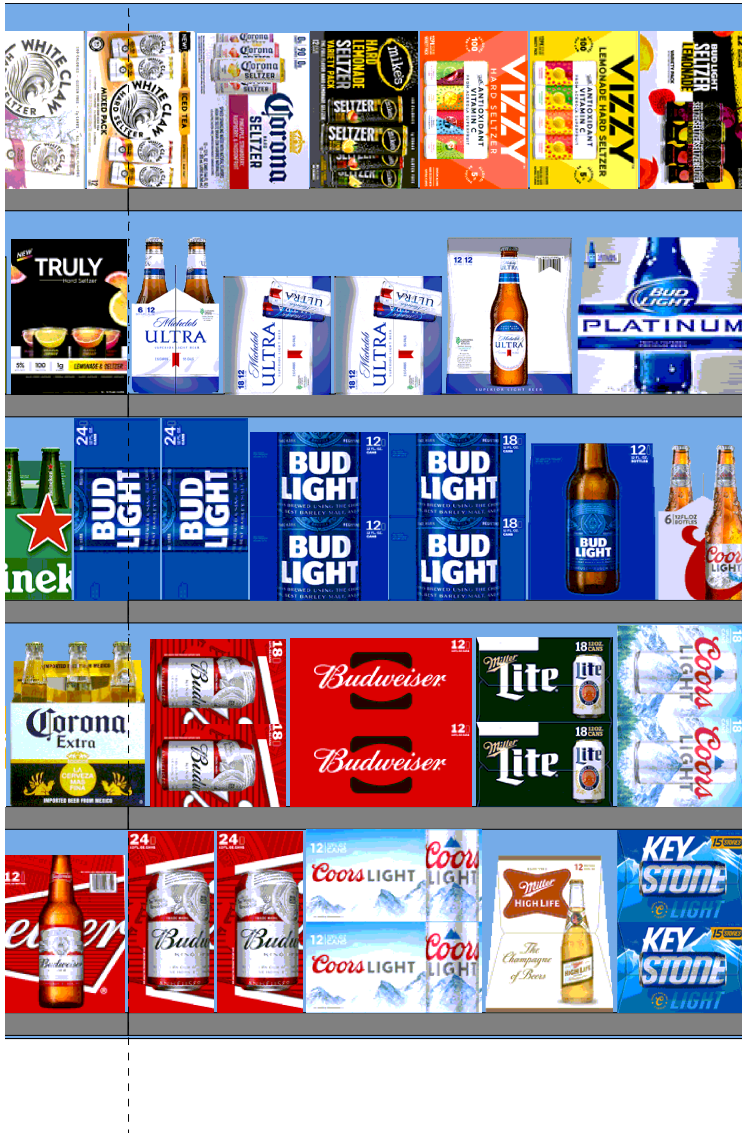

H: 5 ft 6.00 in | W: 6 ft | D: 1 ft 10.00 in | # of segments: 2

Name: 10		W:36.00 in	D:22.00 in	Avail Space: 0.98 in		Ht Space: 10.68 in
UPC	WIC	Name	HFacings	Orientation	Units	
1820011168	191302	Budweiser 24/12C	2	Side	2	
7199000048	191504	Coors Light 12/12C	1	Top	4	
3410001509	113325	Miller High Life 12/12B	1	Side	2	
7199048045	981266	Keystone Light 15/12C	1	Side 90	2	

Name: 9		W:36.00 in	D:22.00 in	Avail Space: 2.14 in		Ht Space: 10.68 in
UPC	WIC	Name	HFacings	Orientation	Units	
1820011218	108476	Budweiser 18/12C	1	Side 90	2	
1820011047	191301	Budweiser 12/12C	1	Top	4	
3410057340	108526	Miller Lite 18/12C	1	Side 90	2	
7199030017	109148	Coors Light 18/12C	1	Side 90	2	

Name: 8		W:36.00 in	D:22.00 in	Avail Space: -2.27 in		Ht Space: 10.68 in
UPC	WIC	Name	HFacings	Orientation	Units	
1820053168	124683	Bud Light 24/12C	2	Side	2	
1820053047	191305	Bud Light 12/12C	1	Side 90	4	
1820053218	108499	Bud Light 18/12C	1	Side 90	2	
1820000769	104255	Bud Light 12/12B	1	Side	2	
7199030005	104744	Coors Light 6/12B	1	Side	2	

Name: 7		W:36.00 in	D:22.00 in	Avail Space: 1.25 in		Ht Space: 10.68 in
UPC	WIC	Name	HFacings	Orientation	Units	
1820005989	113883	Michelob Ultra 6/12B	1	Side	2	
1820096721	123659	Michelob Ultra 18/12C SC	2	Side	2	
1820005990	113884	Michelob Ultra 12/12B	1	Side	2	
1820018992	151413	Bud Light Platinum 12/12B	1	Front	2	

Name: 6		W:36.00 in	D:22.00 in	Avail Space: -1.57 in		Ht Space: 10.75 in
UPC	WIC	Name	HFacings	Orientation	Units	
63598580029	286138	White Claw Ice Tea HrdSeltzer 12/1...	1	Front 90	3	
3354400068	282754	Corona Seltzer Variety Pack 2 12/1...	1	Front 90	3	
63598580017	284168	Mikes Hard Seltzer Lmnd Var 12/1...	1	Front 90	3	
3410001232	838127	Vizzy Seltzer Variety Pack 12/12C SC	1	Front 90	3	
3410001507	285902	Vizzy Seltzer Lemonade Variety 12/...	1	Front 90	3	
1820020269	280701	Bud Light Seltzer Lemonade VtyPk ...	1	Front 90	3