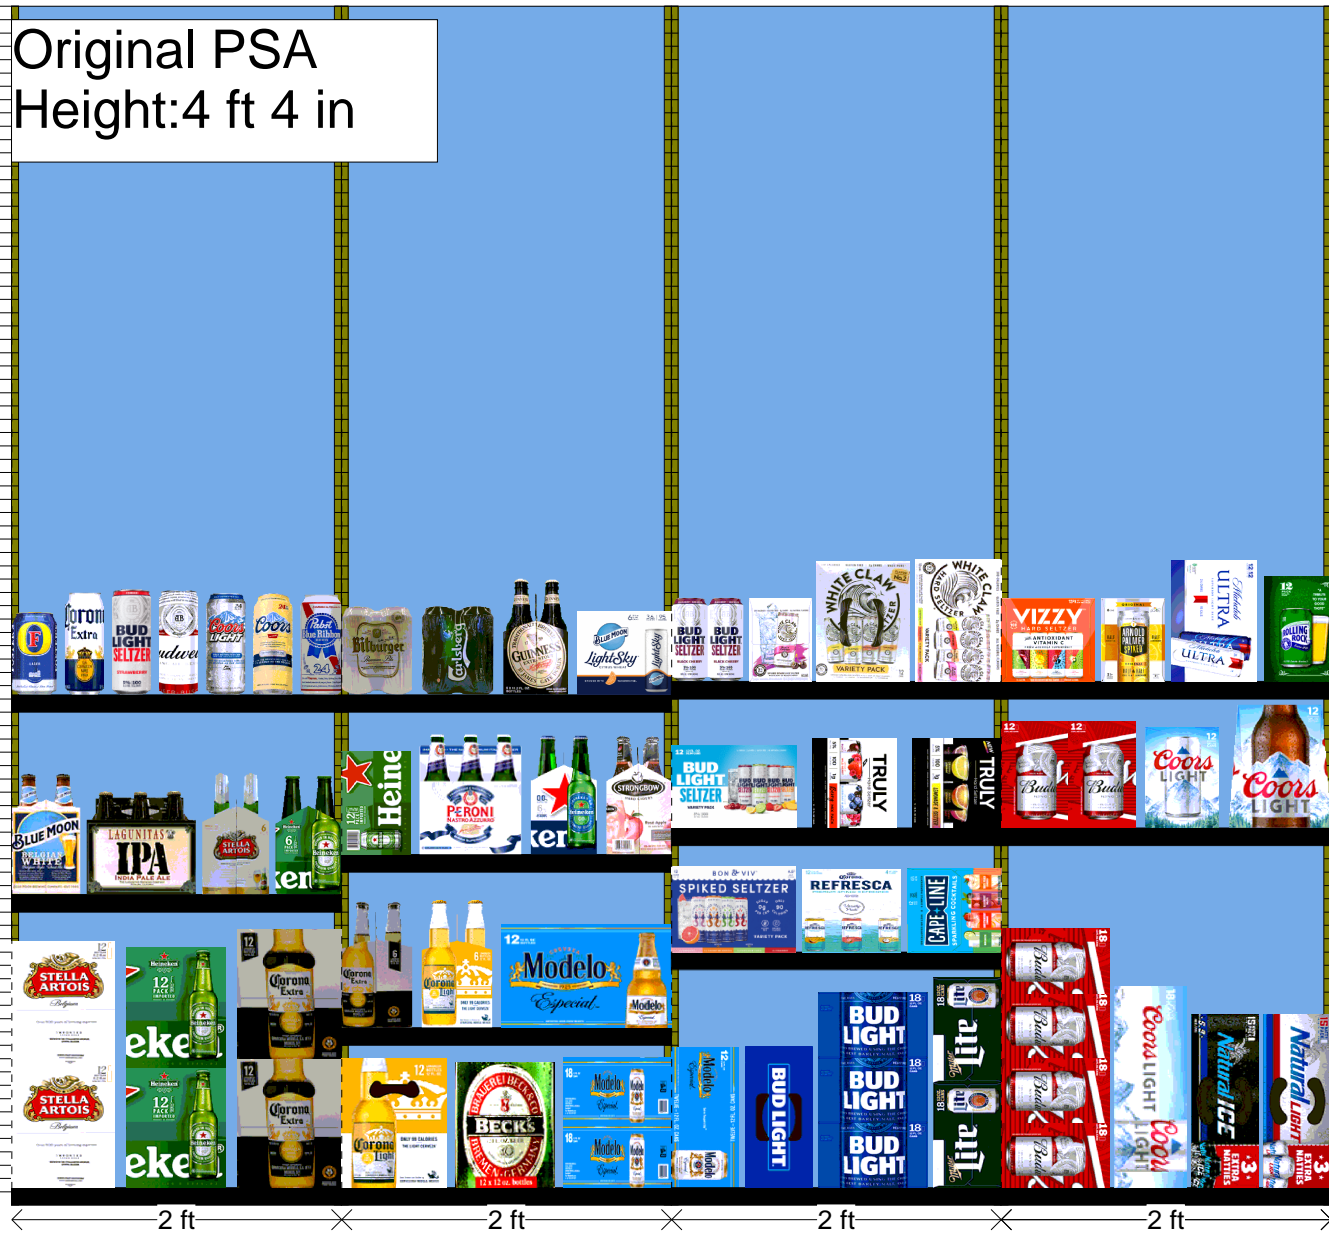

Original PSA
Height: 4 ft 4 in

H: 7 ft 6.00 in W: 8 ft D: 2 ft # of segments: 4					
Name: 3		W: 24.00 in	D: 24.00 in	Avail Space: 1.67 in	Ht Space: 20.68 in
UPC	WIC	Name	HFacings	Orientation	Units
78615000014	117963	Stella Artois 12/11B	1	Side	4
72890000016	191702	Heineken 12/12B	1	Side	4
8066095615	103871	Corona Extra 12/12B	1	Side	4
Name: 2		W: 24.00 in	D: 24.00 in	Avail Space: 1.33 in	Ht Space: 13.68 in
UPC	WIC	Name	HFacings	Orientation	Units
7199009511	109725	Blue Moon Belgian White Ale 6/12B	1	Side	3
72383000009	129413	Lagunitas IPA 6/12B	1	Front	4
78615000001	114758	Stella Artois 6/11B	1	Side	3
72890000011	191700	Heineken 6/12B	1	Side	3
Name: 1		W: 24.00 in	D: 24.00 in	Avail Space: 3.33 in	Ht Space: 51.68 in
UPC	WIC	Name	HFacings	Orientation	Units
7089701331	124797	Fosters Lager 1/25C	1	Side	7
8066095643	131065	Corona Extra 1/24C	1	Side	8
1820026062	749577	Bud Light Seltzer Strawberry 1/25C	1	Front	8
1820025000	308983	Budweiser 1/25C	1	Side	8
7199030065	111592	Coors Light 1/24C	1	Side	8
7199010071	112763	Coors 1/24C	1	Side	8
2210000004	133118	Pabst 1/24C	1	Front	8

Original PSA
Height: 4 ft 4 in

H: 7 ft 6.00 in | W: 8 ft | D: 2 ft | # of segments: 4

Name: 7		W: 24.00 in	D: 24.00 in	Avail Space: 1.30 in		Ht Space: 10.68 in
UPC	WIC	Name		HFacings	Orientation	Units
8066095675	124103	Corona Light 12/12B		1	Side	2
8248812300	104891	Becks 12/12B		1	Side	2
8066095711	128045	Modelo 18/12C		1	Side 90	2