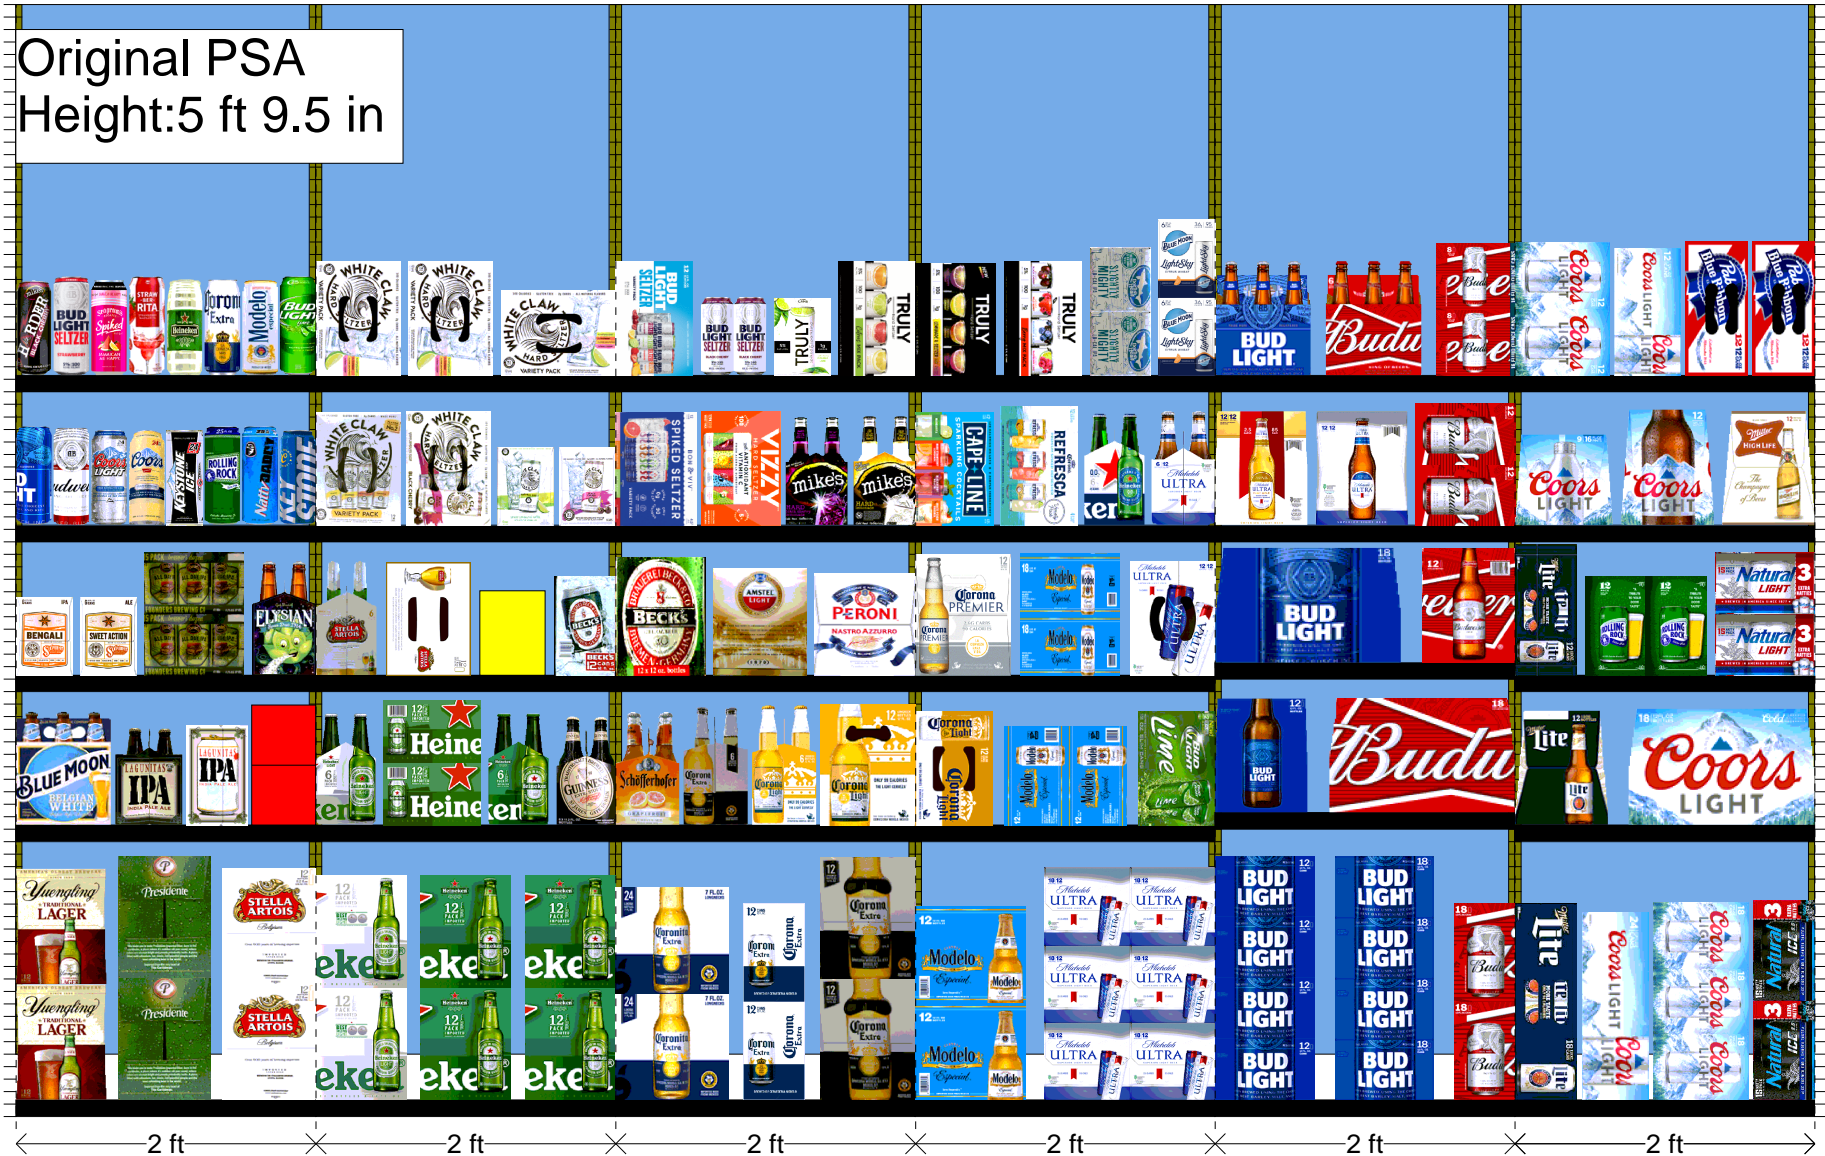

Walgreens 17151

FALL 2020

Original PSA
Height: 5 ft 9.5 in

05029-00455-12-036-36

POG available in Walgreen's store system 9/11/2020