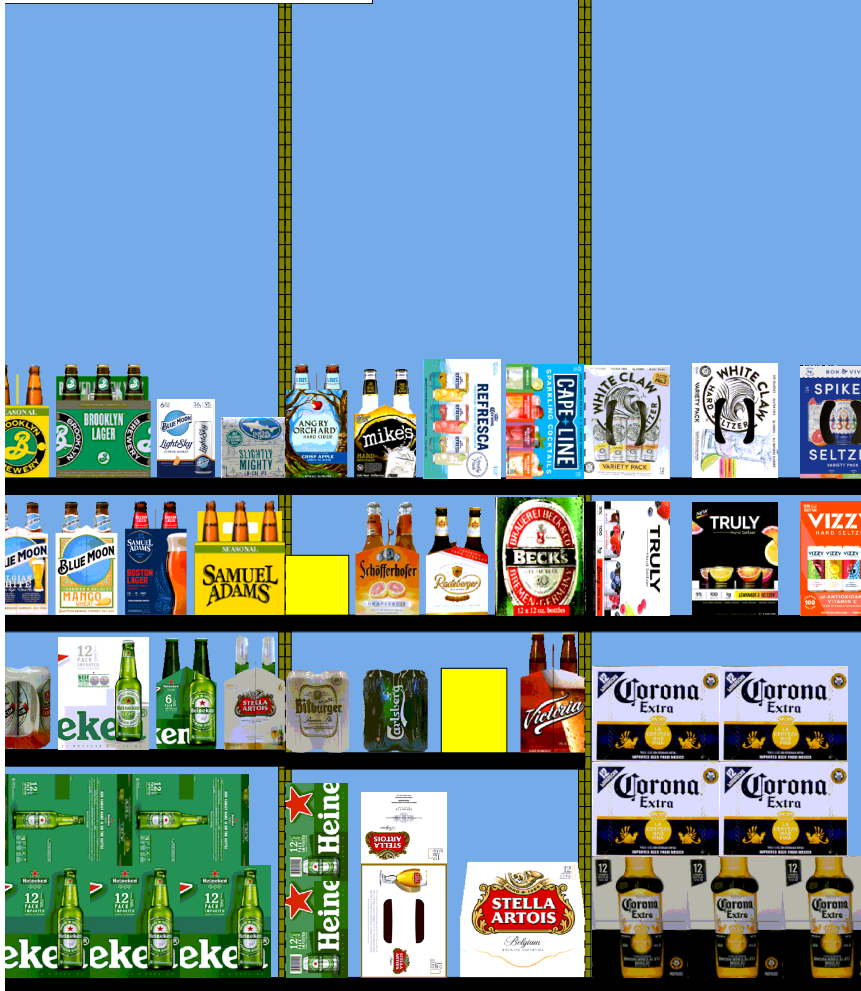

Original PSA
Height: 4 ft 2.98 in

H: 7 ft 6.00 in | W: 12 ft | D: 2 ft | # of segments: 6

Name: 8	W: 24.00 in	D: 21.75 in	Avail Space: 2.20 in	Ht Space: 16.68 in	
UPC	WIC	Name	HFacings	Orientation	Units
7289000020	191101	Heineken 12/12C	1	Side	4
78615000016	953067	Stella Artois 12/11C	1	Top 90	5
78615000014	117963	Stella Artois 12/11B	1	Front	2

Name: 7	W: 24.00 in	D: 21.75 in	Avail Space: 3.22 in	Ht Space: 9.68 in	
UPC	WIC	Name	HFacings	Orientation	Units
2050700011	134353	Bitburger Pilsner 4/17C	1	Front	4
8760010115	985225	Carlsberg 4/17C	1	Front	4
400524900418	872291	Veltins Pilsner 4/17C	1	Front	4
8066095881	142991	Victoria 6/12B	1	Side	2

Name: 6	W: 24.00 in	D: 21.75 in	Avail Space: 1.55 in	Ht Space: 9.68 in	
UPC	WIC	Name	HFacings	Orientation	Units
86907100027	272421	Montauk Wave Chaser IPA 6/12C	1	Side	2
4257204006	366224	Schofferhofer Grapefrt Hefewzn 6/1...	1	Side	2
4257205006	214002	Radeberger Pilsner 6/11B	1	Side	2
8248812300	104891	Becks 12/12B	1	Side	2

Name: 5	W: 24.00 in	D: 21.75 in	Avail Space: 1.64 in	Ht Space: 48.68 in	
UPC	WIC	Name	HFacings	Orientation	Units
8769282102	112191	Angry Orchard Crisp Apple 6/12B	1	Side	2
63598510062	112988	Mikes Hard Lemonade 6/11B	1	Side	2
3354400013	574485	Corona Refresca Variety Pack 12/1...	1	Front 90	3
3410051681	574463	Cape Line Variety Pack 12/12C SC	1	Front 90	3