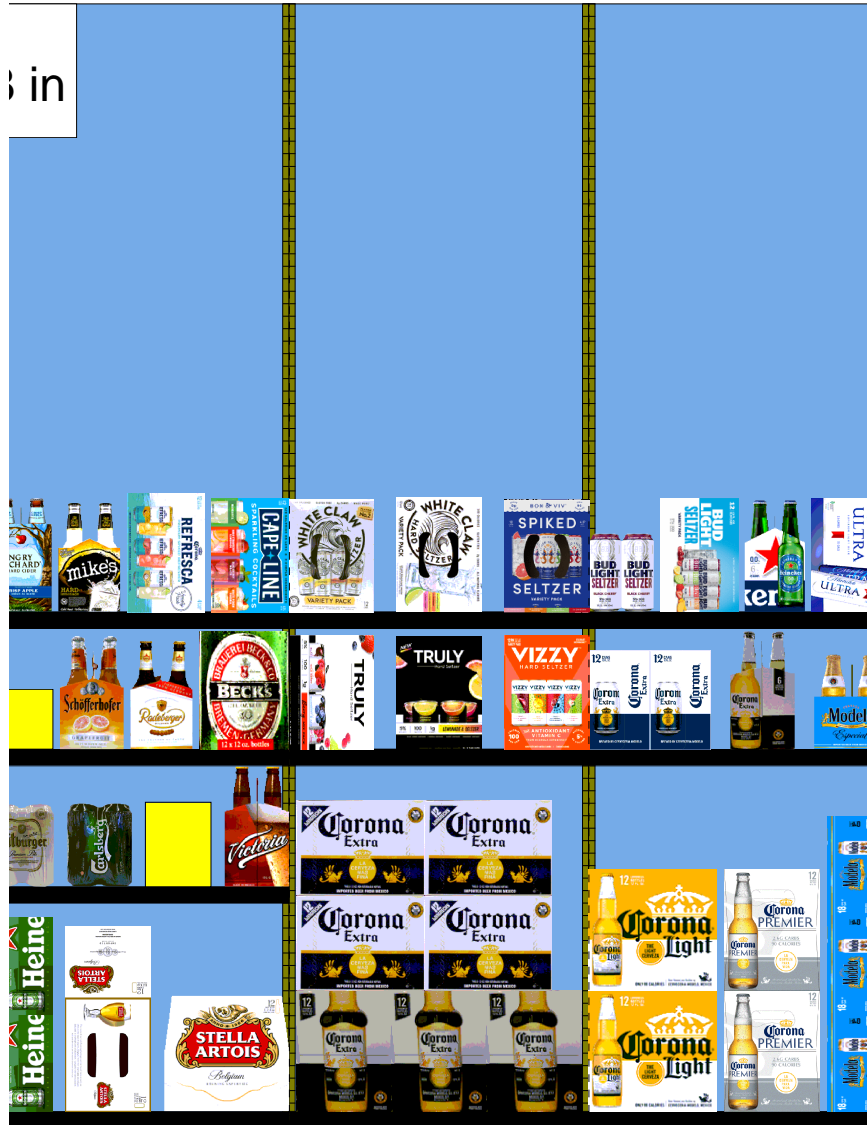

H: 7 ft 6.00 in | W: 12 ft | D: 2 ft | # of segments: 6

Name: 11	W:24.00 in	D:21.75 in	Avail Space: 1.20 in	Ht Space: 27.68 in	
UPC	WIC	Name	HFacings	Orientation	Units
8066095615	103871	Corona Extra 12/12B	3	Side	14

Name: 10	W:24.00 in	D:21.75 in	Avail Space: 3.75 in	Ht Space: 9.68 in	
UPC	WIC	Name	HFacings	Orientation	Units
8769200686	756659	Truly Spiked Spklg Berry Variety 12...	1	Top 90	3
8769200991	602540	Truly Spiked Spklg Lemonade Vrtly ...	1	Top 90	3
3410001232	838127	Vizzy Seltzer Variety Pack 12/12C SC	1	Top 90	3

Name: 9	W:24.00 in	D:21.75 in	Avail Space: 3.75 in	Ht Space: 48.68 in	
UPC	WIC	Name	HFacings	Orientation	Units
63598580006	802810	White Claw Variety Pk2 HrdSeltzr 1...	1	Top 90	3
63598554890	998463	White Claw Variety Pk HrdSeltzr 1...	1	Top 90	3
85389700227	994821	Bon Viv SS Variety Pack 12/12C SC	1	Top 90	3

3 in