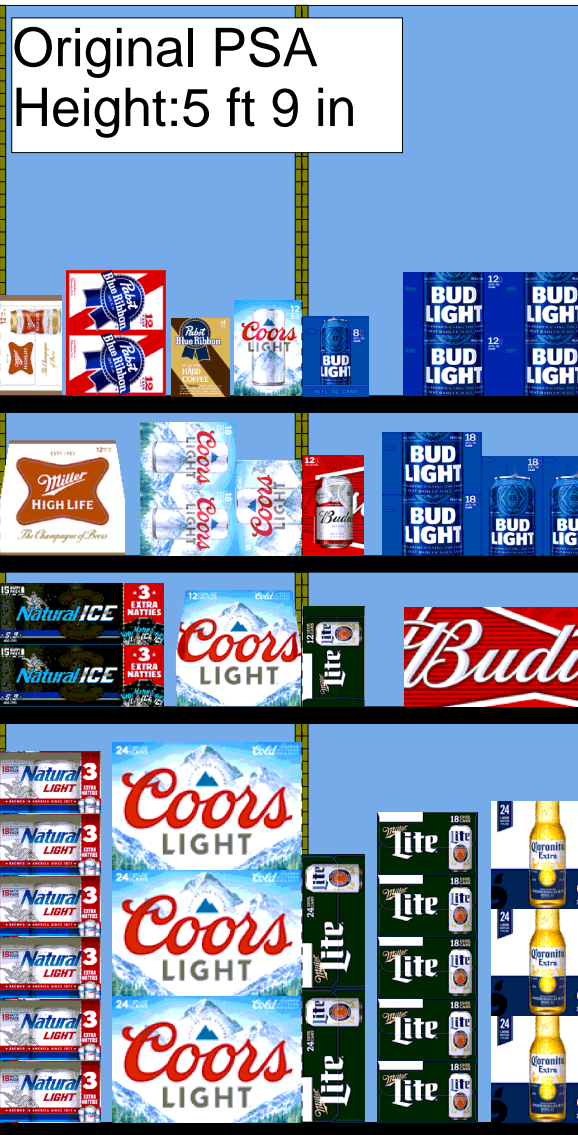

H: 7 ft 6.00 in | W: 12 ft | D: 1 ft 10.00 in | # of segments: 6						
Name: 4		W:24.00 in	D:25.50 in	Avail Space: 0.98 in	Ht Space: 31.68 in	
UPC	WIC	Name	HFacings	Orientation	Units	
1820020077	218721	Natural Light 15/12C	1	Side 90	6	
7199031600	191505	Coors Light 24/12C	1	Front	12	
Name: 3		W:24.00 in	D:25.50 in	Avail Space: 1.00 in	Ht Space: 10.68 in	
UPC	WIC	Name	HFacings	Orientation	Units	
1820028443	665921	Natural Ice 15/12C	1	Top	6	
7199030069	112810	Coors Light 12/12B	1	Front	3	
Name: 2		W:24.00 in	D:25.50 in	Avail Space: 1.15 in	Ht Space: 11.36 in	
UPC	WIC	Name	HFacings	Orientation	Units	
3410001509	113325	Miller High Life 12/12B	1	Front	3	
7199030017	109148	Coors Light 18/12C	1	Side 90	3	
Name: 1		W:24.00 in	D:25.50 in	Avail Space: 1.20 in	Ht Space: 31.00 in	
UPC	WIC	Name	HFacings	Orientation	Units	
3410001636	124785	Miller High Life 12/12C	1	Side	2	
2210000170	192401	Pabst 12/12C	1	Side 90	4	
2210005002	259667	Pabst Hard Coffee 4/11C	1	Side	5	
7199000048	191504	Coors Light 12/12C	1	Side	2