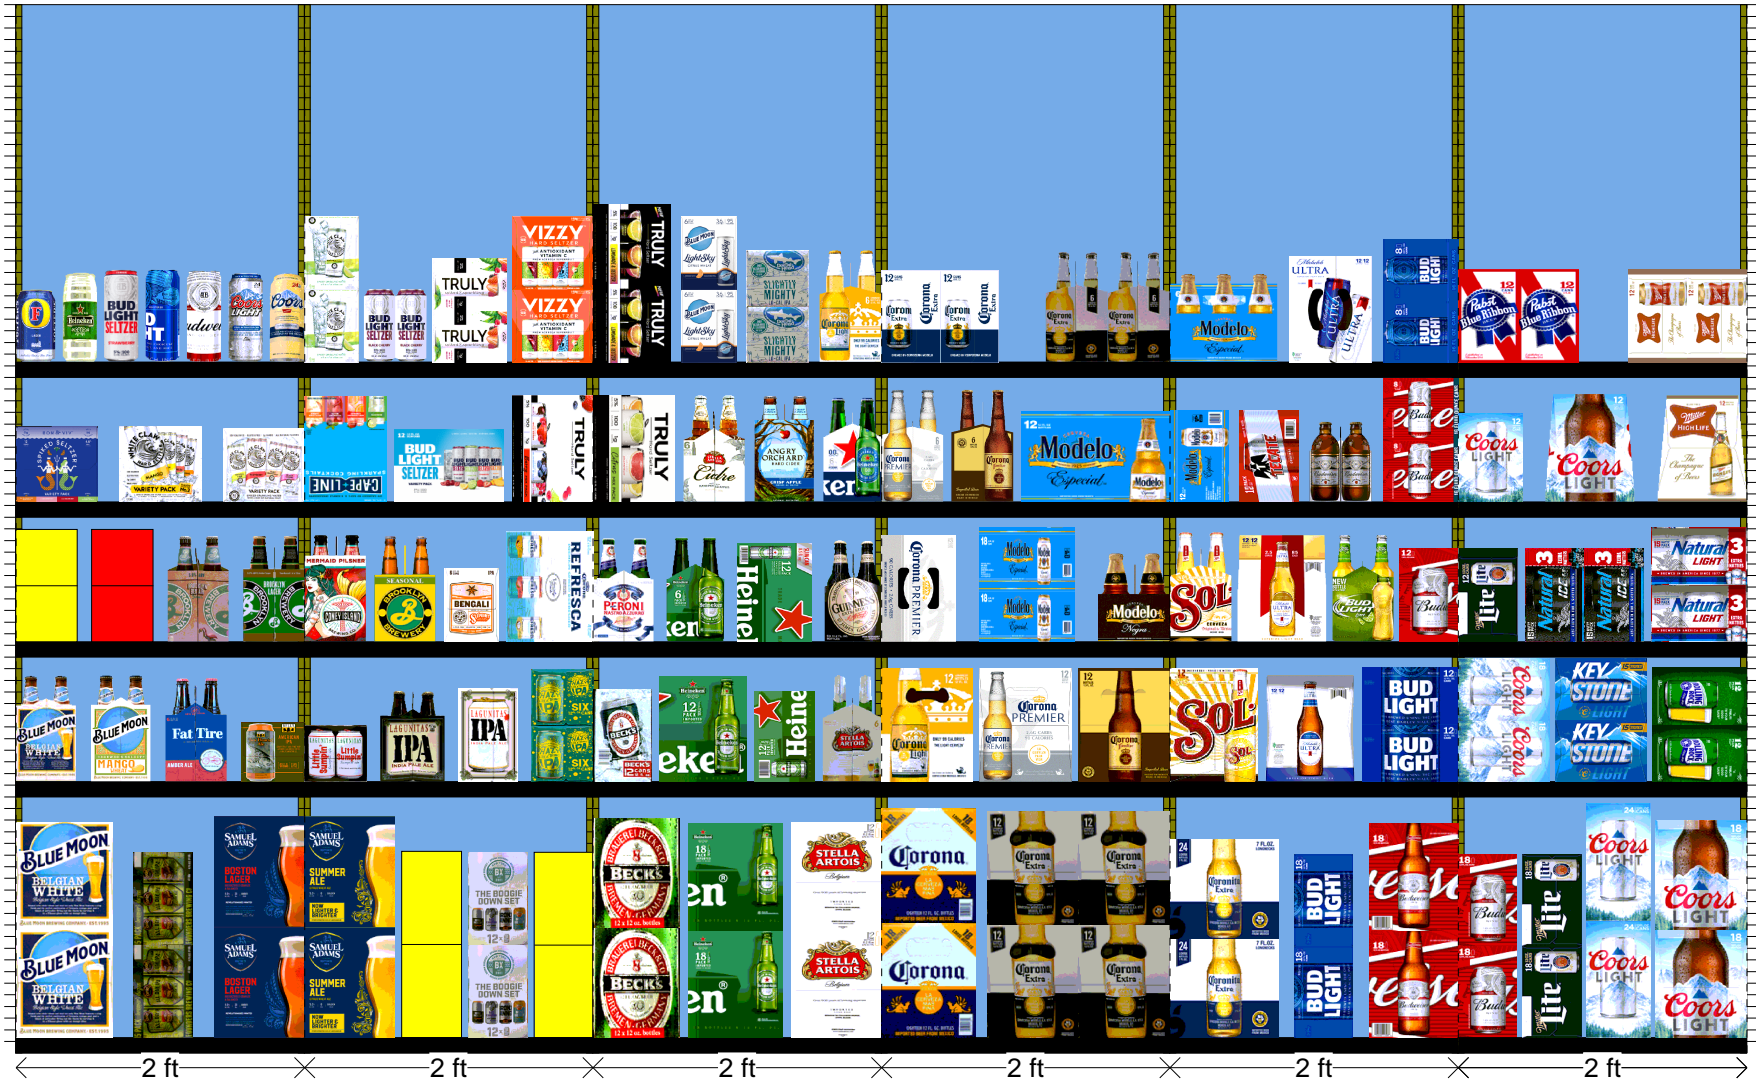

Original PSA
Height: 5 ft 9 in

05029-00475-12-036-36

POG available in Walgreen's store system 9/11/2020

Original PSA
Height: 5 ft 9 in

H: 7 ft 6.00 in W: 12 ft D: 2 ft # of segments: 6					
Name: 5		W: 24.00 in	D: 26.00 in	Avail Space: 3.57 in	Ht Space: 20.68 in
UPC	WIC	Name	HFacings	Orientation	Units
7199009516	119536	Blue Moon Belgian White Ale 12/12B	1	Side	4
64286090024	365597	Founders All Day IPA 15/12C	1	Side	4
8769210014	109547	Samuel Adams Boston Lgr 12/12B	1	Side	4
Name: 4		W: 24.00 in	D: 22.00 in	Avail Space: 3.64 in	Ht Space: 10.68 in
UPC	WIC	Name	HFacings	Orientation	Units
7199009511	109725	Blue Moon Belgian White Ale 6/12B	1	Side	2
7199009561	923847	Blue Moon Mango Wheat 6/12B	1	Side	2
75452700022	133303	New Belgium Fat Tire Amber Ale 6/...	1	Side	2
74052211088	563184	Bell's Two Hearted Ale 6/12C	1	Side	2
Name: 3		W: 24.00 in	D: 22.00 in	Avail Space: 3.60 in	Ht Space: 10.68 in
UPC	WIC	Name	HFacings	Orientation	Units
86273700006	953041	Montauk Summer Ale 6/12C	1	Side	4
68174500215	204016	Blue Point The IPA 6/12C	1	Side	4
3061301951	860681	Brooklyn Bel Air Sour 6/12B	1	Side	2
3061300001	133516	Brooklyn Lager 6/12B	1	Side	2
Name: 2		W: 24.00 in	D: 22.00 in	Avail Space: 3.75 in	Ht Space: 10.68 in
UPC	WIC	Name	HFacings	Orientation	Units
85389700227	994821	Bon Viv SS Variety Pack 12/12C SC	1	Side	2
63598580006	802810	White Claw Variety Pk2 HrdSeltzr 1...	1	Side	2
63598554890	998463	White Claw Variety Pk HrdSeltzr 1...	1	Side	2
Name: 1		W: 24.00 in	D: 12.00 in	Avail Space: 3.46 in	Ht Space: 30.68 in
UPC	WIC	Name	HFacings	Orientation	Units
7089701331	124797	Fosters Lager 1/25C	1	Side	3
7289000119	191699	Heineken 1/24C	1	Side	4
1820026062	749577	Bud Light Seltzer Strawberry 1/25C	1	Front	4
1820025001	309175	Bud Light 1/25C	1	Side	4
1820025000	308983	Budweiser 1/25C	1	Side	4
7199030065	111592	Coors Light 1/24C	1	Side	4
7199010071	112763	Coors 1/24C	1	Side	4