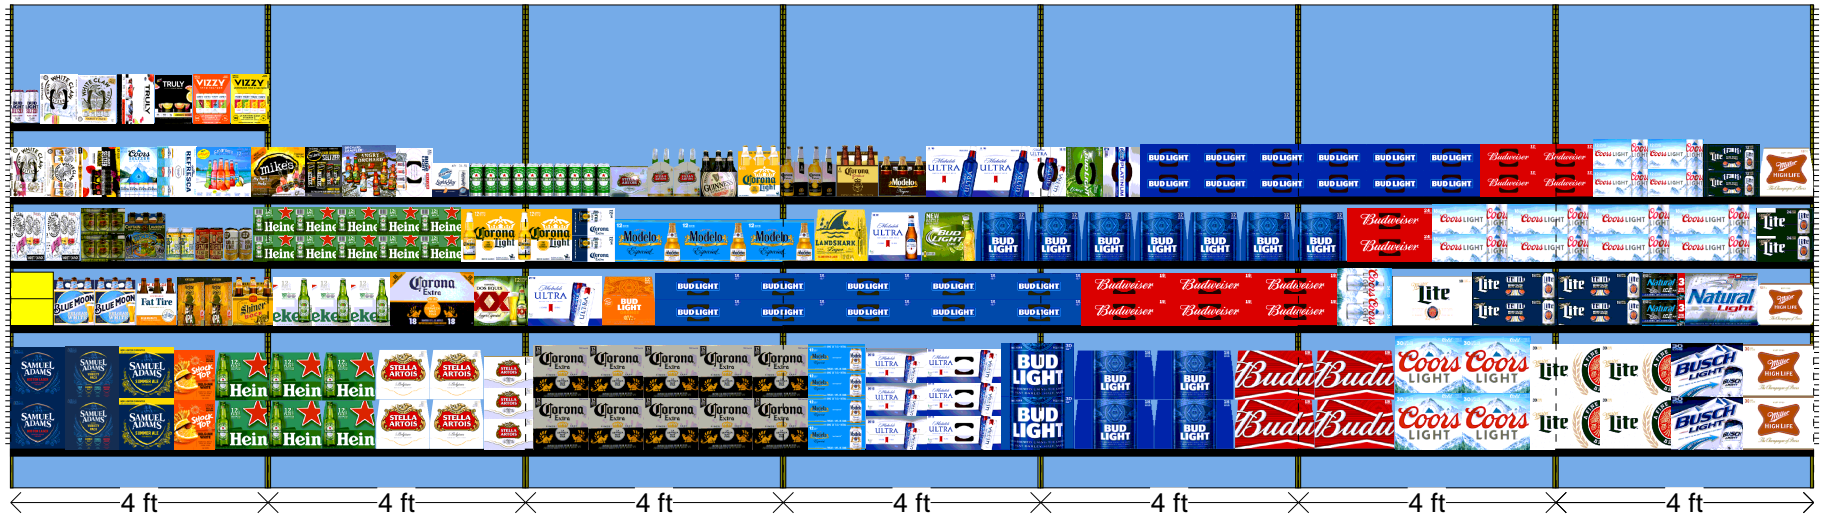

Original PSA
Height: 5 ft

Original PSA
Height:5 ft

H: 7 ft 6.00 in | W: 28 ft | D: 2 ft | # of segments: 7

Name: 5		W:48.00 in	D:16.00 in	Avail Space: 10.60 in		Ht Space: 21.68 in
UPC	WIC	Name		HFacings	Orientation	Units
8769210014	109547	Samuel Adams Boston Lgr 12/12B		1	Front	4
8769229103	110766	Samuel Adams Ssnl Variety-Mix Pk ...		1	Front	4
8769201103	111497	Samuel Adams Seasonal 12/12B		1	Front	4
1820015981	128059	Shock Top Belgian White Ale 12/12B		1	Side	2

Name: 4		W:48.00 in	D:16.00 in	Avail Space: -0.67 in		Ht Space: 10.68 in
UPC	WIC	Name		HFacings	Orientation	Units
86000265722	830404	SixPoint Variety Pack 15/12C		1	Side 90	2
7199009511	109725	Blue Moon Belgian White Ale 6/12B		2	Front	6
75452700716	634991	New Belgium Fat Tire Belgn White ...		1	Front	3
75452700066	133093	New Belgium VooDoo Ranger IPA ...		2	Side	4
8857333101	109549	Shiner Bock 6/12B		1	Front	3