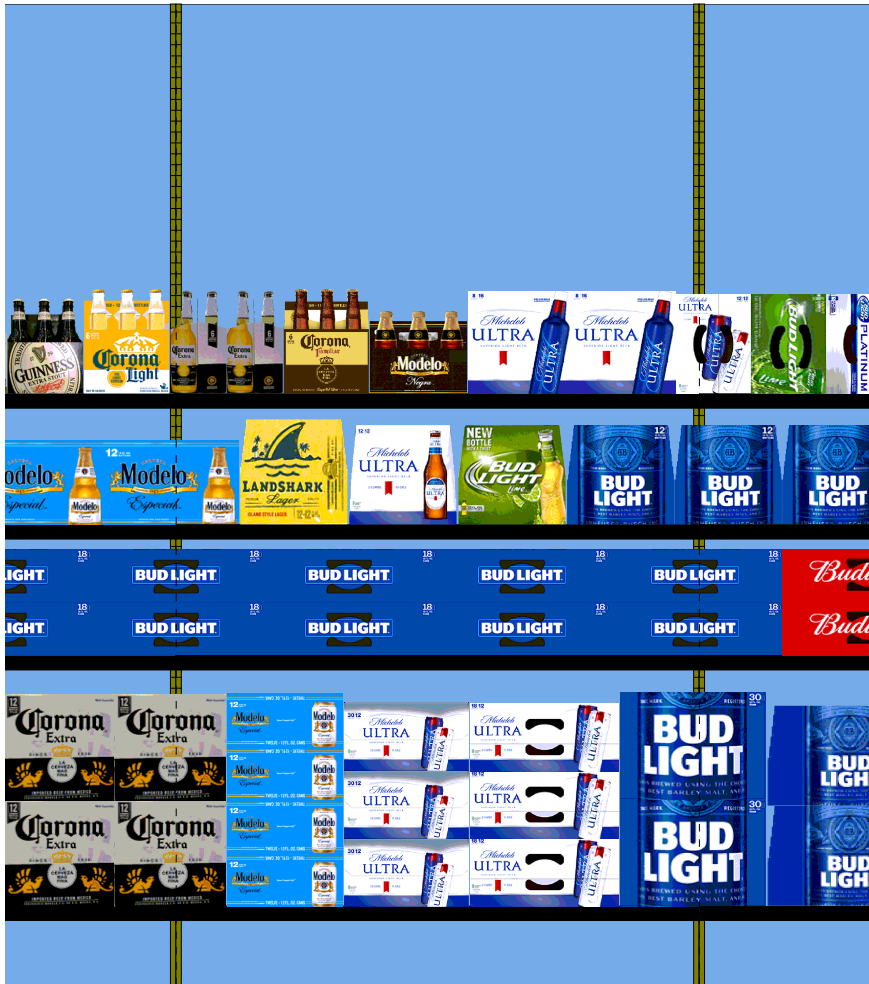

H: 7 ft 6.00 in | W: 28 ft | D: 2 ft | # of segments: 7

Name:	17	W:48.00 in	D:16.00 in	Avail Space: -0.80 in	Ht Space: 21.68 in
UPC	WIC	Name	HFacings	Orientation	Units
8066095715	115154	Modelo 12/12C	1	Top	8
1820096550	133143	Michelob Ultra 30/12C	1	Side 90	3
1820096721	123659	Michelob Ultra 18/12C SC	1	Top	6
1820053030	110968	Bud Light 30/12D	1	Front	4

Name:	16	W:48.00 in	D:16.00 in	Avail Space: -31.35 in	Ht Space: 10.68 in
UPC	WIC	Name	HFacings	Orientation	Units
1820053218	108499	Bud Light 18/12C	5	Top	20

Name:	15	W:48.00 in	D:16.00 in	Avail Space: 18.42 in	Ht Space: 10.68 in
UPC	WIC	Name	HFacings	Orientation	Units
1820012998	122426	Land Shark Lager 12/12B	1	Front	2
1820005990	113884	Michelob Ultra 12/12B	1	Front	2
1820014990	125259	Bud Light Lime 12/12B	1	Front	2

Name:	14	W:48.00 in	D:16.00 in	Avail Space: 1.89 in	Ht Space: 35.75 in
UPC	WIC	Name	HFacings	Orientation	Units
8066095605	124690	Corona Extra 6/12B	2	Side	4
3354495051	740213	Corona Familiar 6/12B	1	Front	3
8066095785	102277	Negra Modelo 6/12B	1	Front	2
1820020011	939195	Michelob Ultra 8/16AL	2	Front	6

00237-03029-28-180-22

POG available in Walgreen's store system 3/1/2021