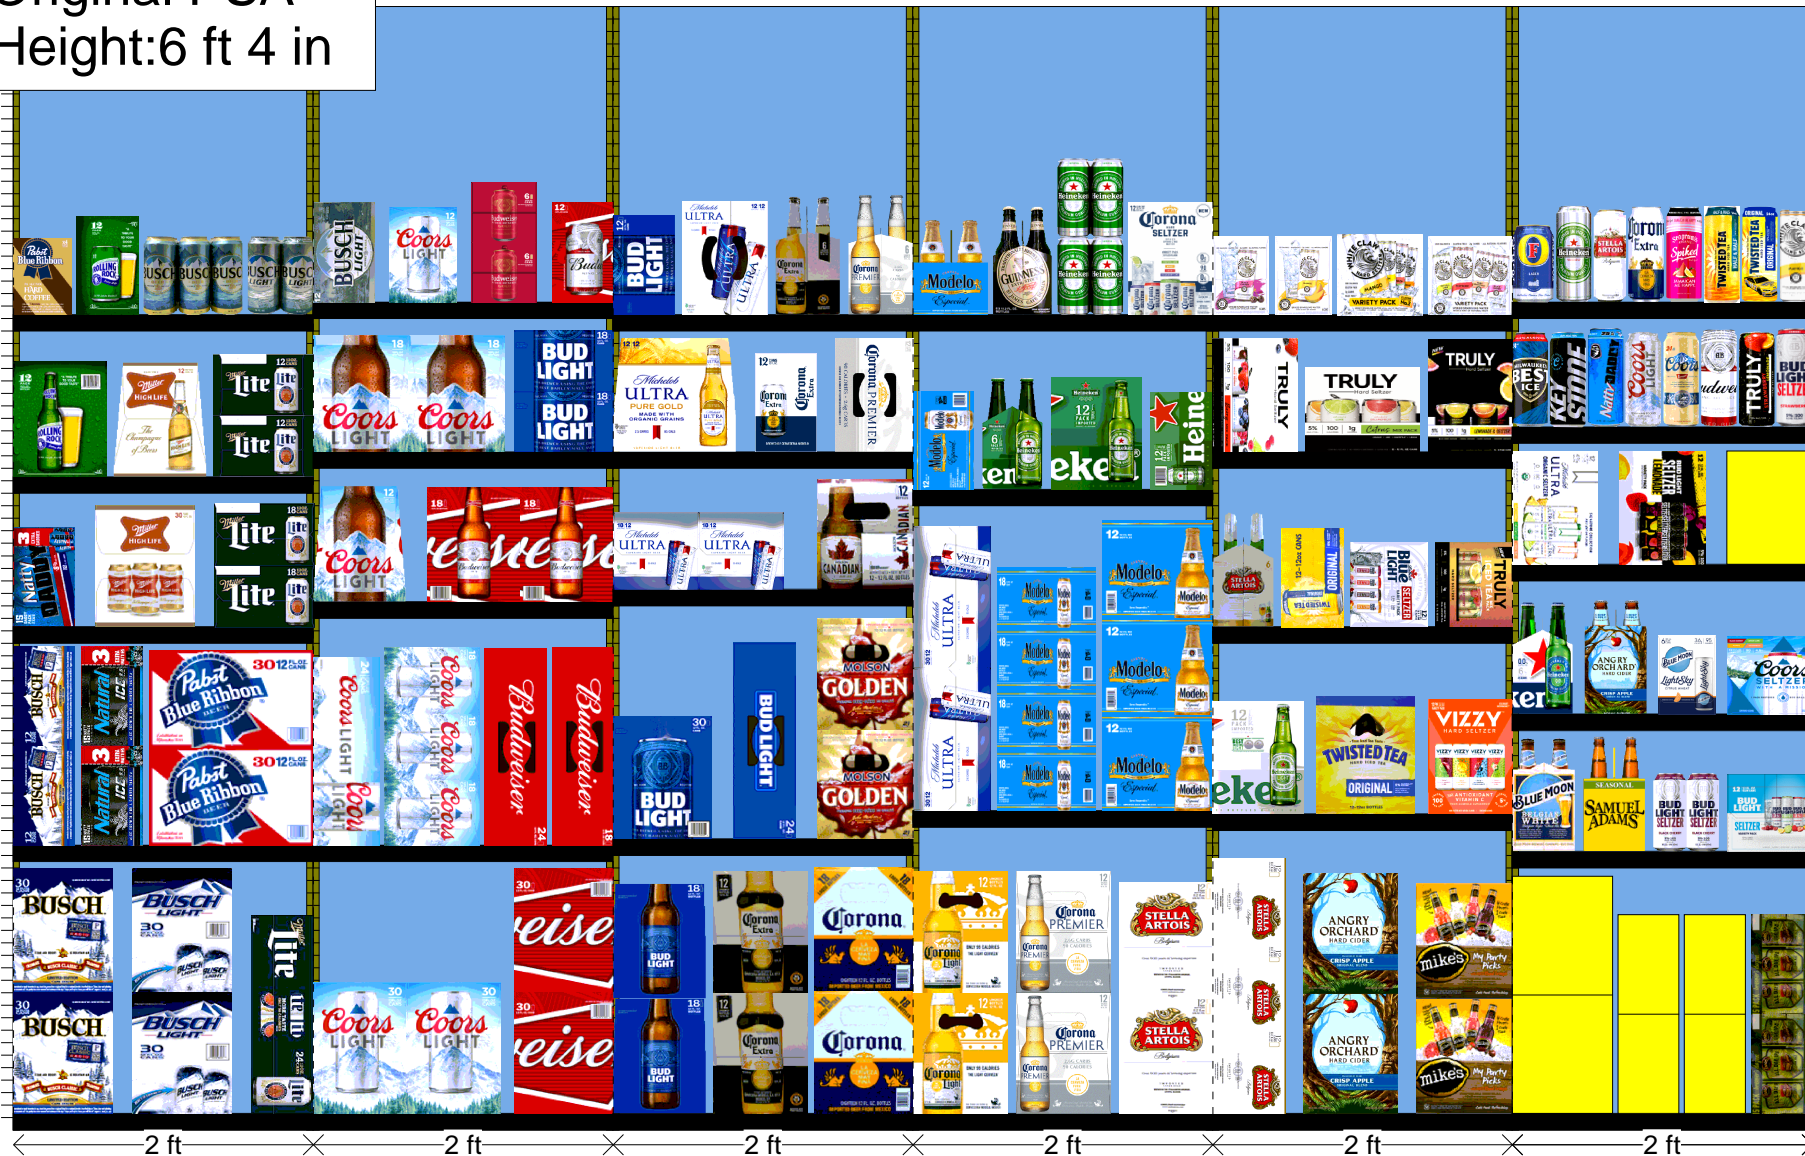

Walgreens 19811

SPRING 2021

Original PSA
Height: 6 ft 4 in

05030-00137-12-036-36

POG available in Walgreen's store system 3/1/2021