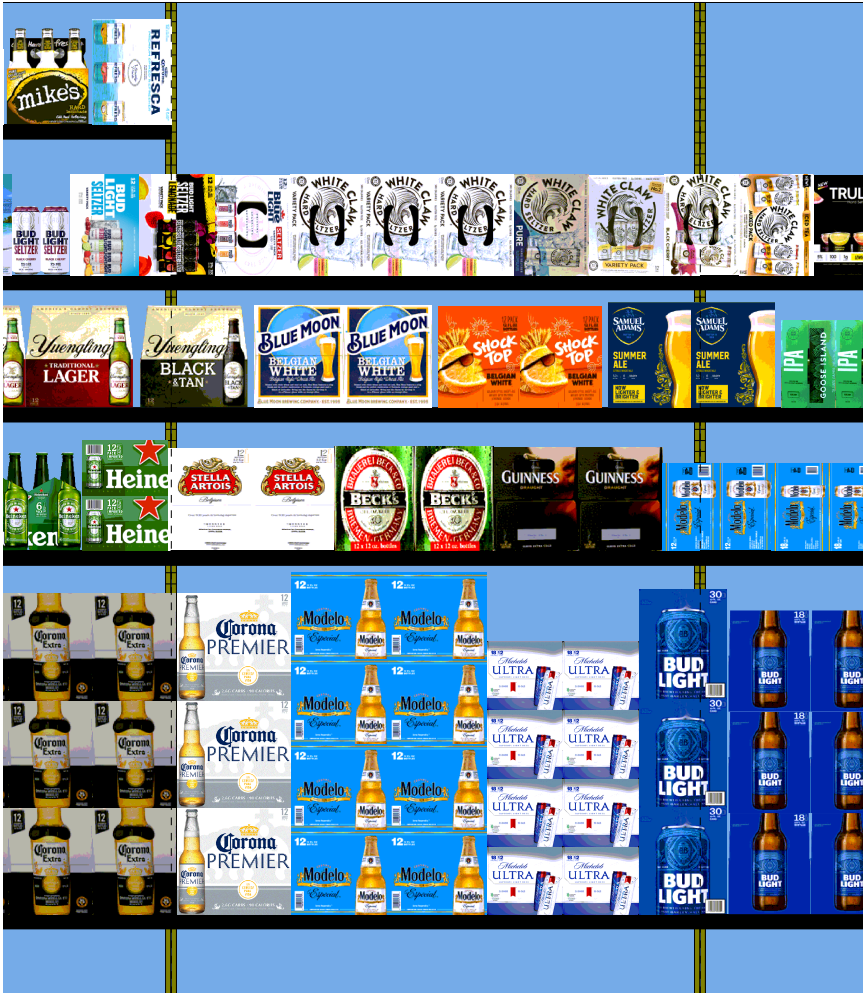

H: 7 ft 6.00 in | W: 20 ft | D: 2 ft 3.00 in | # of segments: 5

Name: 9	W:48.00 in	D:16.00 in	Avail Space: -1.41 in	Ht Space: 31.68 in	
UPC	WIC	Name	HFacings	Orientation	Units
3354495042	828602	Corona Premier 12/12B	1	Front	6
8066095757	122847	Modelo 12/12B	2	Side	8
1820096721	123659	Michelob Ultra 18/12C SC	2	Side 90	8
1820053030	110968	Bud Light 30/12D	1	Side	3

Name: 8	W:48.00 in	D:16.00 in	Avail Space: 3.36 in	Ht Space: 11.68 in	
UPC	WIC	Name	HFacings	Orientation	Units
78615000014	117963	Stella Artois 12/11B	2	Side	2
8248812300	104891	Becks 12/12B	2	Side	2
8382010403	116955	Guinness Draught 12/11B	2	Side	2

Name: 7	W:48.00 in	D:16.00 in	Avail Space: -7.59 in	Ht Space: 10.68 in	
UPC	WIC	Name	HFacings	Orientation	Units
8992429386	116864	Yuengling Black & Tan 12/12B	1	Front	2
7199009516	119536	Blue Moon Belgian White Ale 12/12B	2	Side	2
1820015981	128059	Shock Top Belgian White Ale 12/12B	2	Side	2
8769201103	111497	Samuel Adams Seasonal 12/12B	2	Side	2

Name: 6	W:48.00 in	D:16.00 in	Avail Space: 0.70 in	Ht Space: 24.75 in	
UPC	WIC	Name	HFacings	Orientation	Units
1820020269	280701	Bud Light Seltzer Lemonade VtyPk ...	1	Top 90	2
7031001663	531873	Labatt Blue Lt Seltzer VarietyPk 12/...	1	Top 90	2
63598554890	998463	White Claw Variety Pk HrdSeltzer 1...	3	Top 90	6
63598510040	757737	White Claw Pure 12/12C SC	1	Top 90	2
63598580006	802810	White Claw Variety Pk2 HrdSeltzr 1...	1	Top 90	2