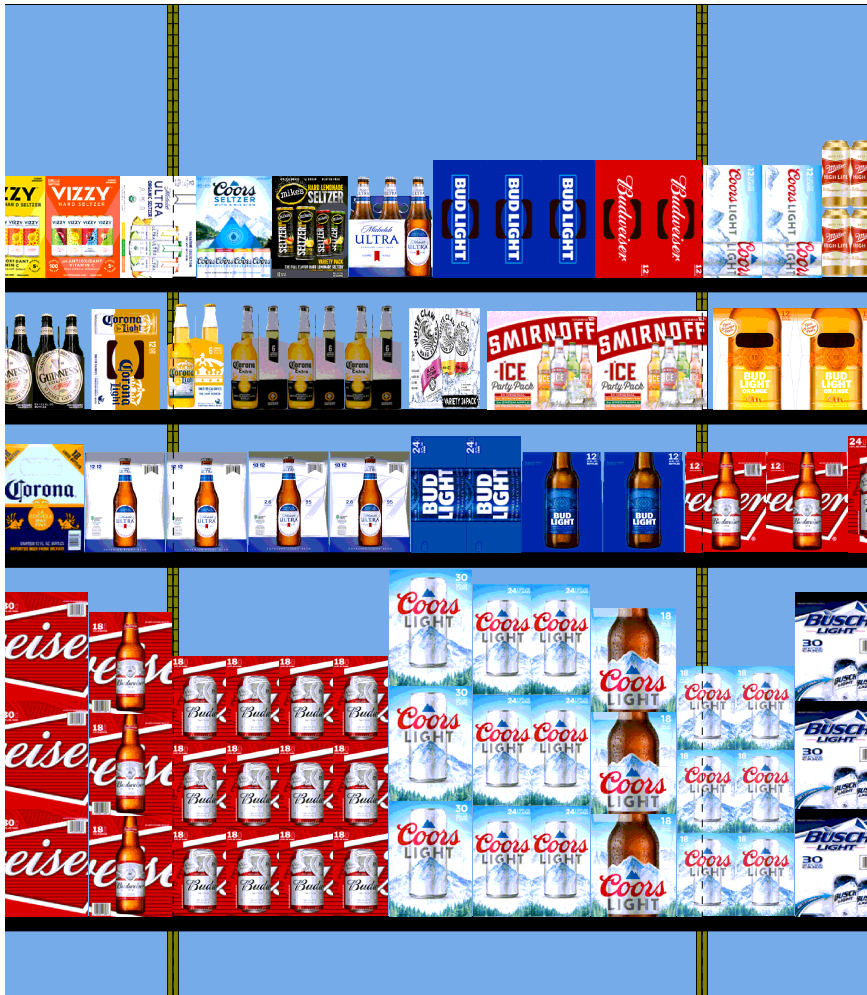

H: 7 ft 6.00 in | W: 20 ft | D: 2 ft 3.00 in | # of segments: 5

Name: 17	W:48.00 in	D:16.00 in	Avail Space: 2.81 in	Ht Space: 31.68 in	
UPC	WIC	Name	HFacings	Orientation	Units
1820011218	108476	Budweiser 18/12C	4	Side	12
7199030030	109832	Coors Light 30/12D	1	Side	3
7199031600	191505	Coors Light 24/12C	2	Side	6
7199030078	115148	Coors Light 18/12B	1	Side	3

Name: 16	W:48.00 in	D:16.00 in	Avail Space: 8.56 in	Ht Space: 11.68 in	
UPC	WIC	Name	HFacings	Orientation	Units
1820096624	117716	Michelob Ultra 18/12B	2	Side	2
1820053168	124683	Bud Light 24/12C	2	Side	2
1820000769	104255	Bud Light 12/12B	2	Side	2

Name: 15	W:48.00 in	D:16.00 in	Avail Space: 1.02 in	Ht Space: 10.68 in	
UPC	WIC	Name	HFacings	Orientation	Units
8066095625	104828	Corona Light 6/12B	1	Side	2
8066095605	124690	Corona Extra 6/12B	3	Side	6
63598510024	284150	White Claw Variety Pk HrdSeltzer 2...	1	Side 90	1
8200072908	192566	Smirnoff Ice Party Pack 12/11B	2	Front	4

Name: 14	W:48.00 in	D:16.00 in	Avail Space: 2.30 in	Ht Space: 24.75 in	
UPC	WIC	Name	HFacings	Orientation	Units
7199000015	444919	Coors Seltzer Variety 12/12C SC	1	Top 90	2
63598580017	284168	Mikes Hard Seltzer Lmnad Var 12/1...	1	Top 90	2
1820005989	113883	Michelob Ultra 6/12B	1	Front	3
1820053047	191305	Bud Light 12/12C	3	Top 90	6
1820011047	191301	Budweiser 12/12C	2	Top 90	4

00237-02987-20-001-22

POG available in Walgreen's store system 3/1/2021