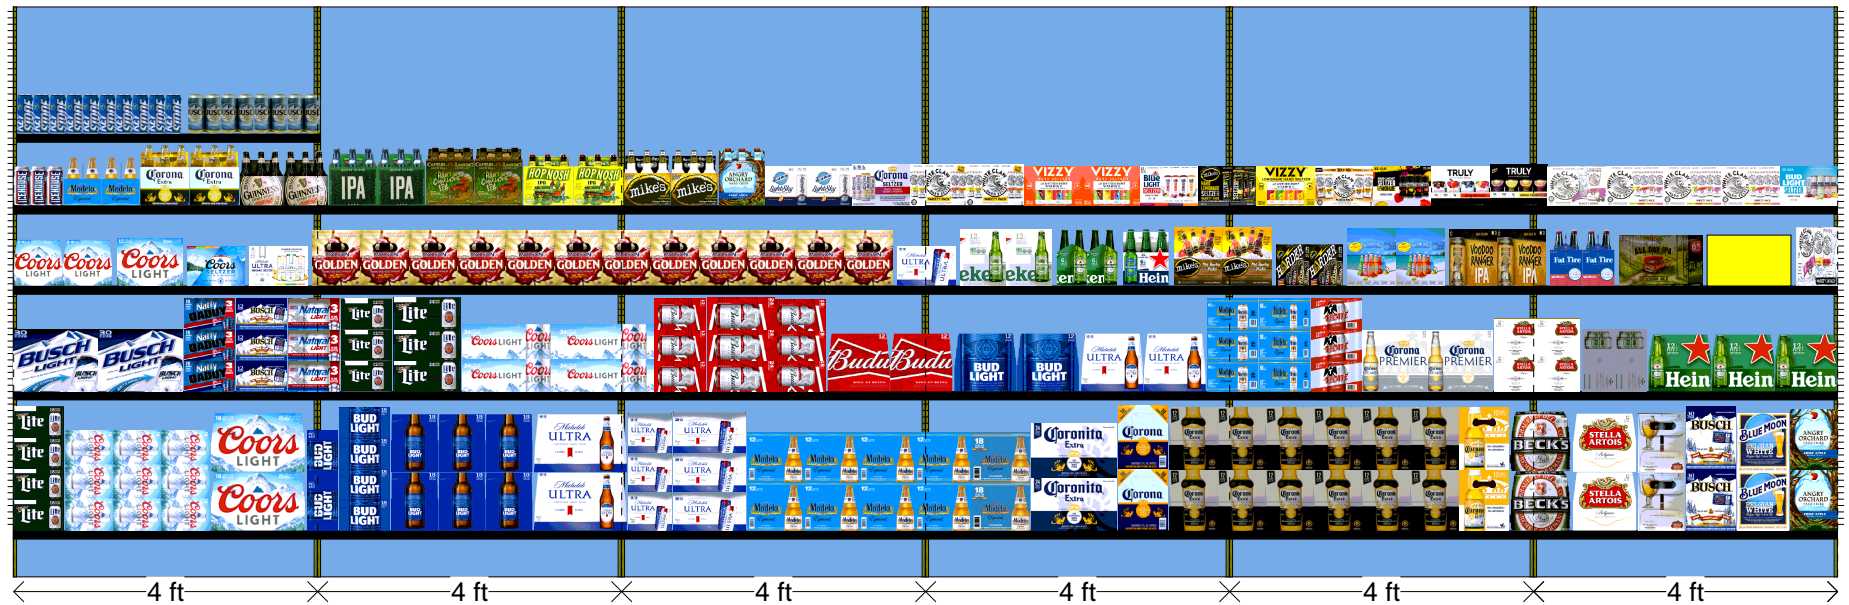

Original PSA
Height: 4 ft 9 in

Original PSA
Height: 4 ft 9 in

H: 7 ft 6.00 in | W: 24 ft | D: 2 ft 6.00 in | # of segments: 6

Name: 5		W: 48.00 in	D: 16.00 in	Avail Space: 2.49 in		Ht Space: 20.68 in
UPC	WIC	Name	HFacings	Orientation	Units	
3410057340	108526	Miller Lite 18/12C	1	Side 90		4
7199030017	109148	Coors Light 18/12C	3	Side 90		9
7199030078	115148	Coors Light 18/12B	1	Front		4

Name: 23		W:48.00 in	D:14.00 in	Avail Space: 5.03 in		Ht Space: 11.36 in
UPC	WIC	Name	HFacings	Orientation	Units	
75452700022	133303	New Belgium Fat Tire Amber Ale 6/...	2	Side	2	
64286090024	365597	Founders All Day IPA 15/12C	1	Front	2	
86000265722	830404	SixPoint Variety Pack 15/12C	1	Front	2	
63598510024	284150	White Claw Variety Pk HrdSeltzer 2...	1	Side 90	1	