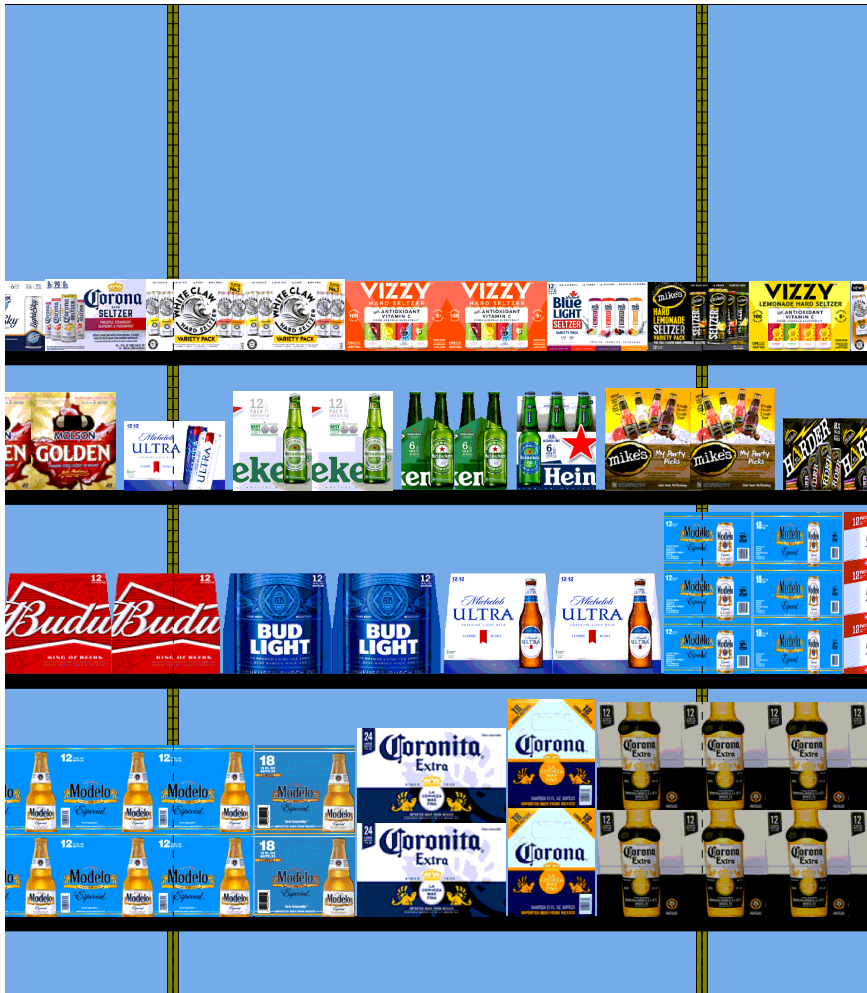

H: 7 ft 6.00 in | W: 24 ft | D: 2 ft 6.00 in | # of segments: 6

Name: 17		W:48.00 in	D:16.00 in	Avail Space: 17.73 in		Ht Space: 20.68 in
UPC	WIC	Name		HFacings	Orientation	Units
3354495027	632153	Modelo 18/12B		1	Side	2
8066095408	124097	Coronita Extra 24/7B		1	Front	4
8066095680	127315	Corona Extra 18/12B		1	Side	2

Name: 16		W:48.00 in	D:14.00 in	Avail Space: 8.56 in		Ht Space: 15.36 in
UPC	WIC	Name		HFacings	Orientation	Units
1820000769	104255	Bud Light 12/12B		2	Front	4
1820005990	113884	Michelob Ultra 12/12B		2	Front	4

Name: 15		W:48.00 in	D:14.00 in	Avail Space: -7.80 in		Ht Space: 11.36 in
UPC	WIC	Name		HFacings	Orientation	Units
1820006991	115070	Michelob Ultra 12/12C SC		1	Front	2
7289000159	117363	Heineken Premium Light 12/12B		2	Side	2
7289000011	191700	Heineken 6/12B		2	Side	2
7289000621	113340	Heineken 0.0 6/12B		1	Front	2
63598512998	116653	Mikes Hard Variety Pack 12/11B		2	Side	2

Name: 14		W:48.00 in	D:14.00 in	Avail Space: -6.33 in		Ht Space: 31.39 in
UPC	WIC	Name		HFacings	Orientation	Units
63598580006	802810	White Claw Variety Pk2 HrdSeltzr 1...		2	Front	4
3410001232	838127	Vizzy Seltzer Variety Pack 12/12C SC		2	Front	4
7031001663	531873	Labatt Blue Lt Seltzer VarietyPk 12/...		1	Front	2
63598580017	284168	Mikes Hard Seltzer Lmnad Var 12/1...		1	Front	2

00237-02697-24-001-22

POG available in Walgreen's store system 3/1/2021