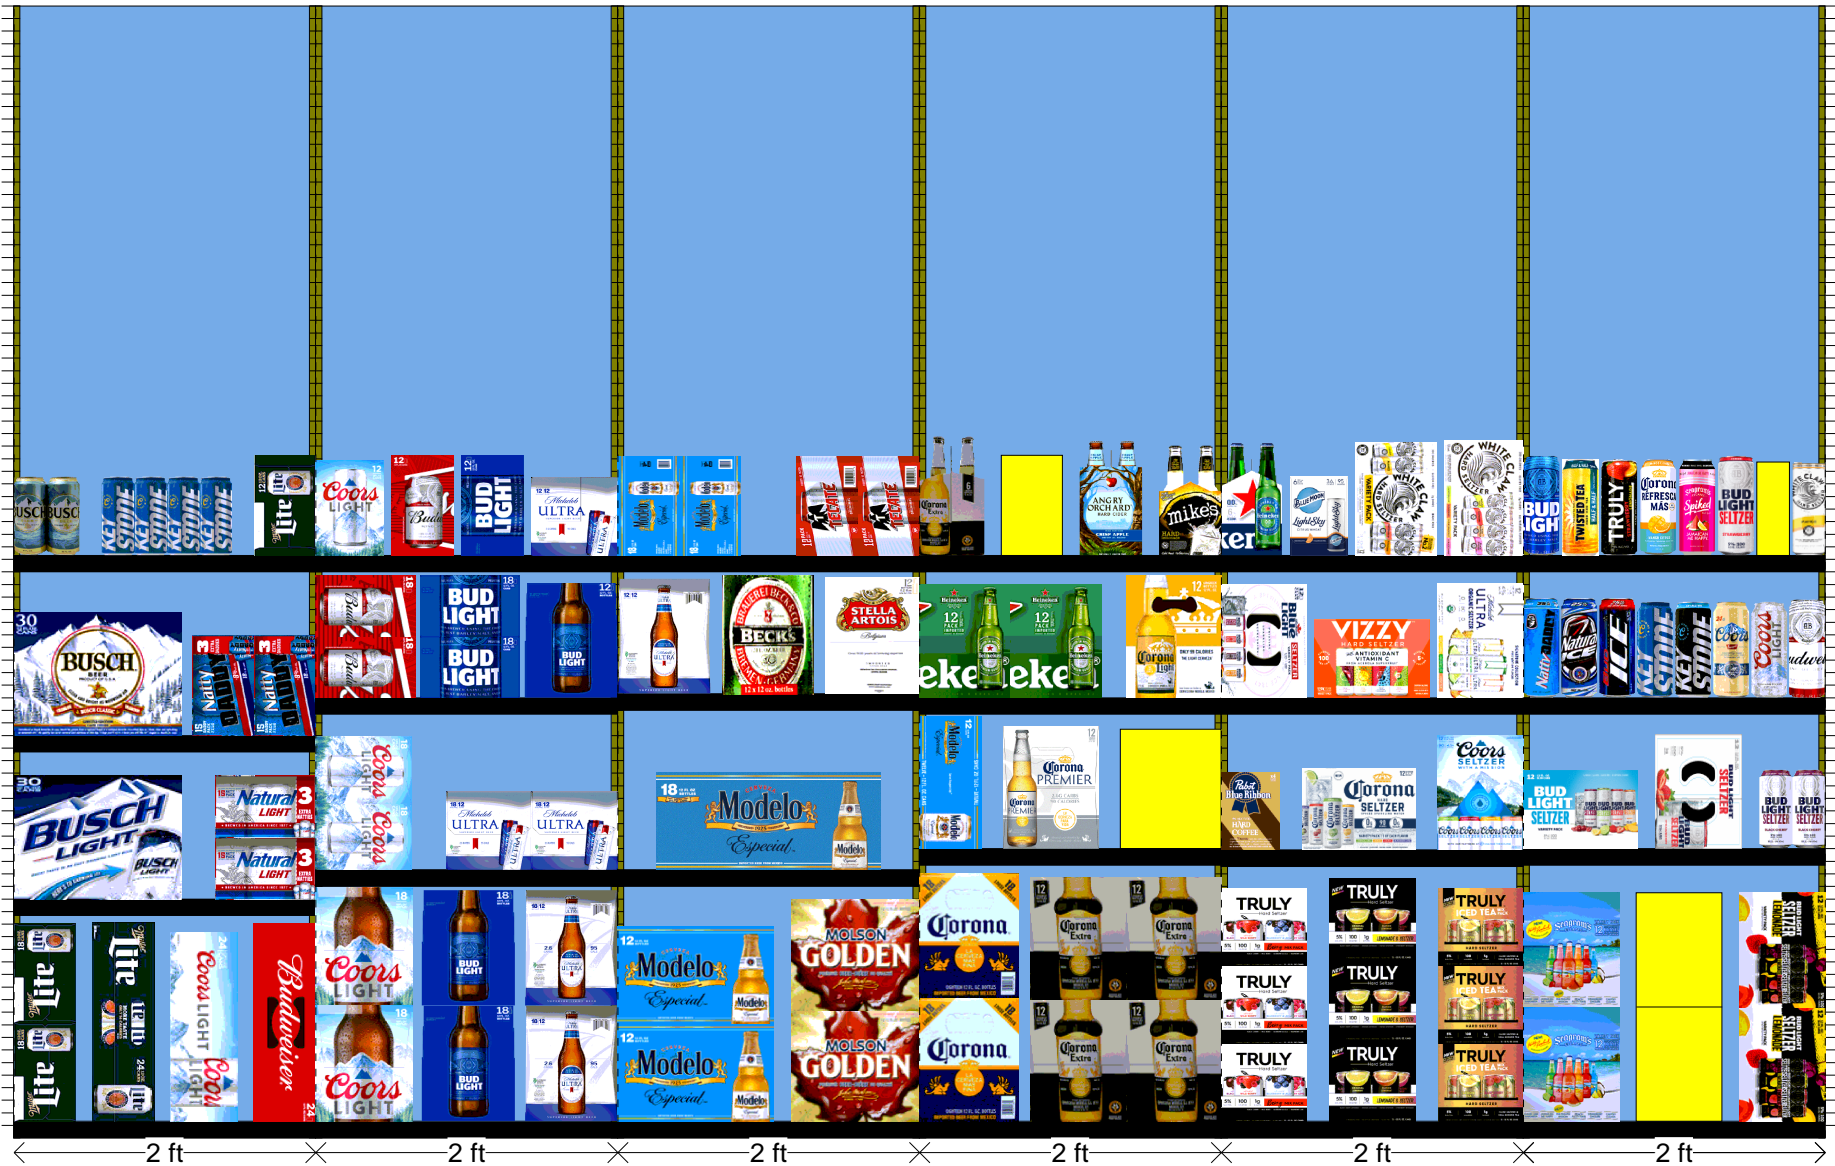

Walgreens 19693

SPRING 2021

05030-00066-12-036-36

POG available in Walgreen's store system 3/1/2021