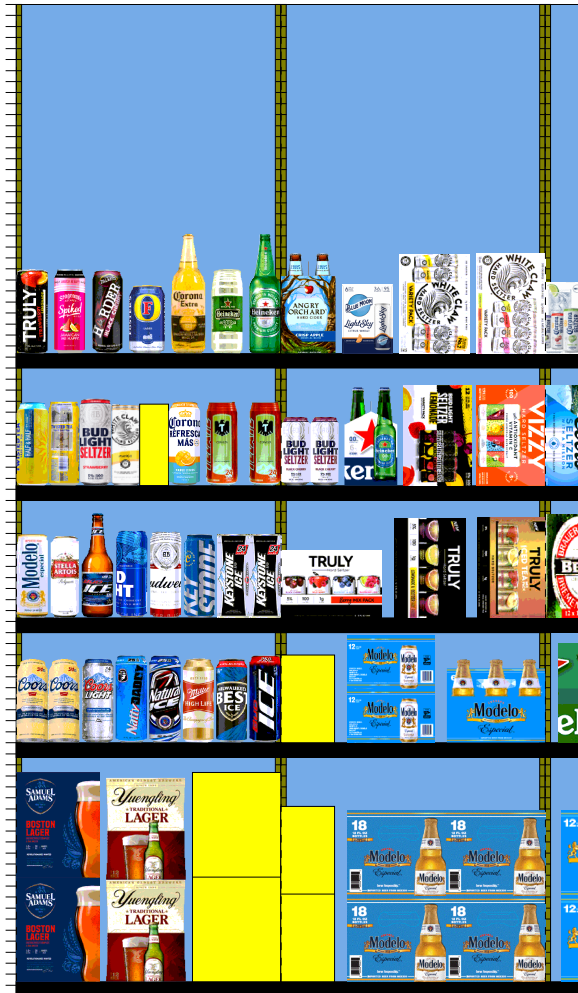

Original PSA
Height: 5 ft 10 in

Original PSA
Height:5 ft 10 in

Original PSA
Height: 5 ft 10 in

Walgreens

SPRING 2021

05030-00134-12-036-36

POG available in Walgreen's store system 3/1/2021

Walgreens