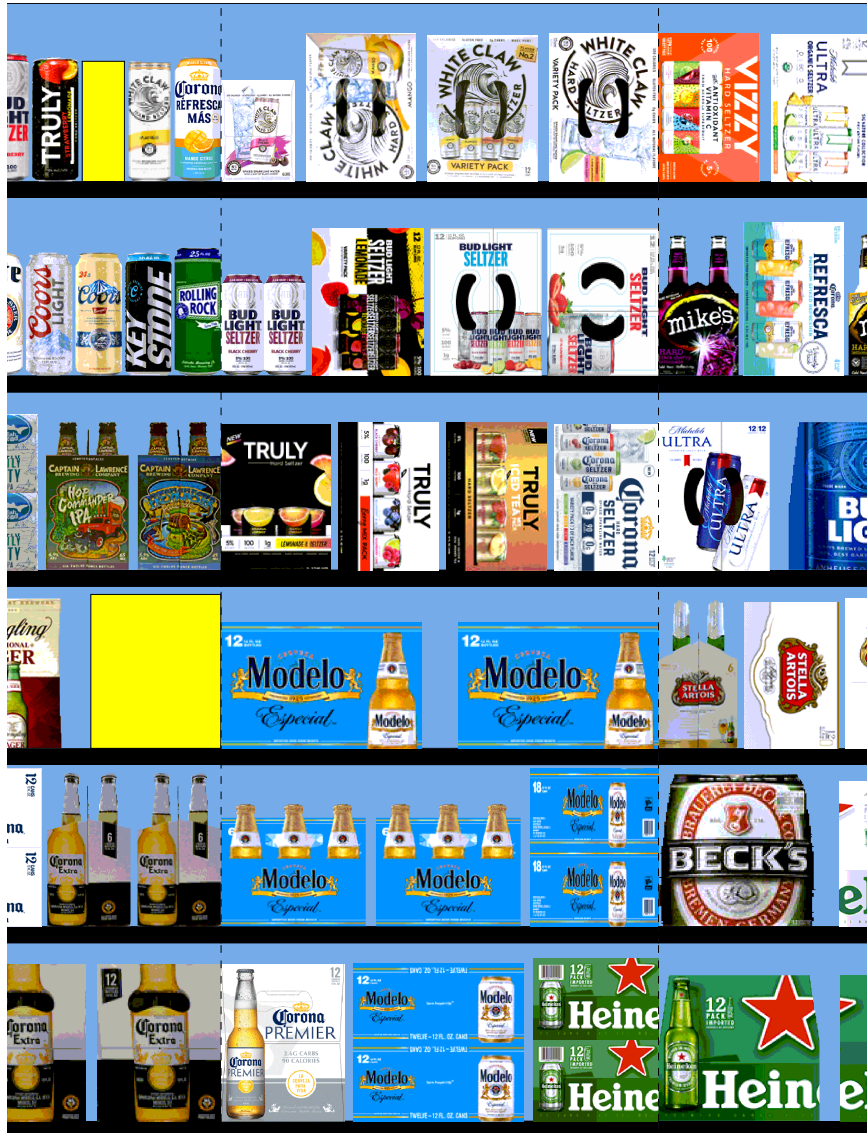

Name: 10	W:27.00 in	D:36.00 in	Avail Space: 2.28 in	Ht Space: 10.00 in	
UPC	WIC	Name	HFacings	Orientation	Units
8066095757	122847	Modelo 12/12B	2	Front	8

Name: 9	W:27.00 in	D:36.00 in	Avail Space: 1.45 in	Ht Space: 11.00 in	
UPC	WIC	Name	HFacings	Orientation	Units
8769200991	602540	Truly Hd Seltzer Lemonade Vrty 12/...	1	Top 90	5
8769200686	756659	Truly Hd Seltzer Berry Variety 12/12...	1	Front 90	5
8769201167	284154	Truly Hd Seltzer Iced Tea Vrty 12/1...	1	Front 90	5
3354400043	604357	Corona Seltzer Variety Pack 12/12...	1	Front 90	5

Name: 8	W:27.00 in	D:36.00 in	Avail Space: 1.26 in	Ht Space: 11.00 in	
UPC	WIC	Name	HFacings	Orientation	Units
1820026089	551372	Bud Light Seltzer Black Cherry 4/16C	1	Side	6
1820020269	280701	Bud Light Seltzer Lemonade VtyPk ...	1	Top 90	5
1820020208	602707	Bud Light Seltzer Variety Pack 12/1...	1	Top 90	5
1820020217	705791	Bud Light Seltzer Remix Variety 12/...	1	Top 90	5

Name: 7	W:27.00 in	D:36.00 in	Avail Space: 2.25 in	Ht Space: 11.00 in	
UPC	WIC	Name	HFacings	Orientation	Units
63598520025	967332	White Claw Blk Cherry HrdSeltzer 6...	1	Side	5
63598510033	533669	White Claw Mango HrdSeltzer 12/1...	1	Top 90	5
63598580006	802810	White Claw Variety Pk2 HrdSeltzer 1...	1	Top 90	5
63598554890	998463	White Claw Variety Pk HrdSeltzer 1...	1	Top 90	5