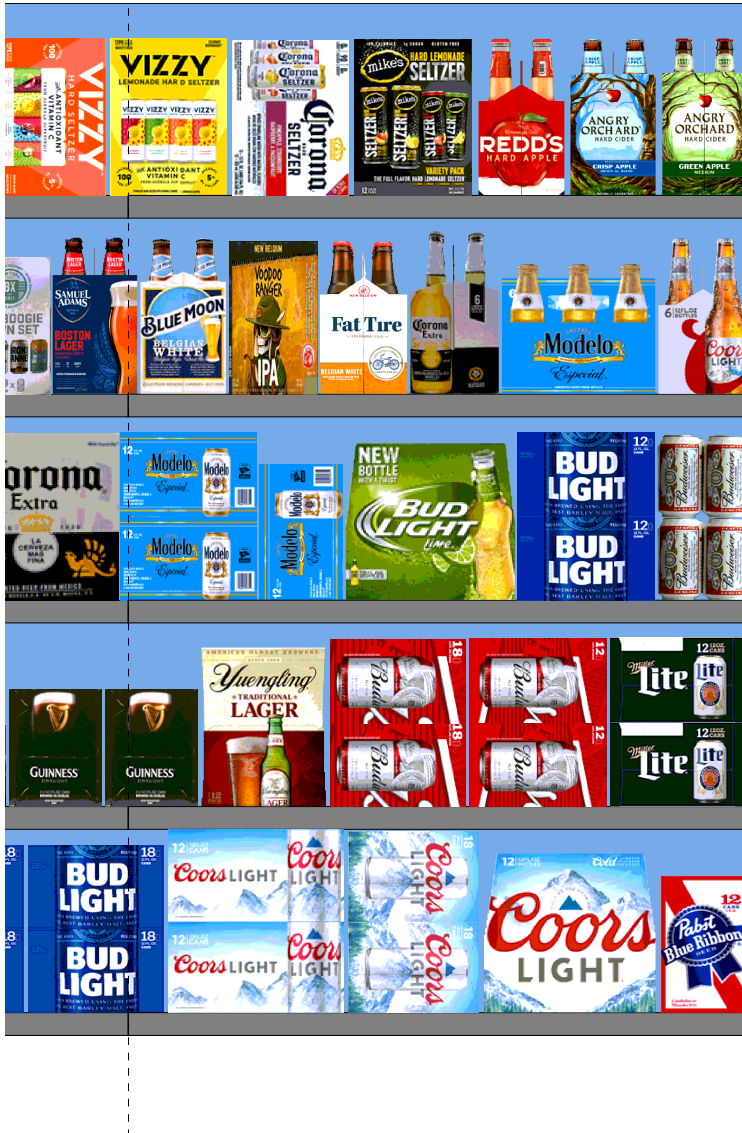

H: 5 ft 6.00 in | W: 9 ft | D: 1 ft 10.00 in | # of segments: 3

Name: 15	W:36.00 in	D:22.00 in	Avail Space: 3.27 in	Ht Space: 10.68 in	
UPC	WIC	Name	HFacings	Orientation	Units
7199000048	191504	Coors Light 12/12C	1	Top	4
7199030017	109148	Coors Light 18/12C	1	Side 90	2
7199030069	112810	Coors Light 12/12B	1	Front	2
2210000170	192401	Pabst 12/12C	1	Side	2

Name: 14	W:36.00 in	D:22.00 in	Avail Space: 4.95 in	Ht Space: 10.68 in	
UPC	WIC	Name	HFacings	Orientation	Units
8992427896	123685	Yuengling Traditional Lager 12/12B	1	Side	2
1820011218	108476	Budweiser 18/12C	1	Side 90	2
1820011047	191301	Budweiser 12/12C	1	Side 90	4
3410057636	191851	Miller Lite 12/12C	1	Side 90	4

Name: 13	W:36.00 in	D:22.00 in	Avail Space: 0.22 in	Ht Space: 10.68 in	
UPC	WIC	Name	HFacings	Orientation	Units
8066095715	115154	Modelo 12/12C	1	Side 90	6
1820014990	125259	Bud Light Lime 12/12B	1	Front	2
1820053047	191305	Bud Light 12/12C	1	Side 90	4
1820000016	191300	Budweiser 6/12C	1	Side	4

Name: 12	W:36.00 in	D:22.00 in	Avail Space: 1.51 in	Ht Space: 10.25 in	
UPC	WIC	Name	HFacings	Orientation	Units
7199009511	109725	Blue Moon Belgian White Ale 6/12B	1	Side	2
75452700066	133093	New Belgium VooDoo Ranger IPA ...	1	Side	2
75452700716	634991	New Belgium Fat Tire Belgn White ...	1	Side	2
8066095605	124690	Corona Extra 6/12B	1	Side	2
8066095765	122918	Modelo 6/12B	1	Front	3
7199030005	104744	Coors Light 6/12B	1	Side	2

Name: 11	W:36.00 in	D:22.00 in	Avail Space: 0.66 in	Ht Space: 11.18 in	
UPC	WIC	Name	HFacings	Orientation	Units
3410001507	285902	Vizzy Seltzer Lemonade Variety 12/...	1	Top 90	3
3354400068	282754	Corona Seltzer Variety Pack 2 12/1...	1	Top 90	3
63598580017	284168	Mikes Hard Seltzer Lmnad Var 12/1...	1	Top 90	3
3410008716	229133	Redd's Apple Ale 6/12B	1	Side	2
8769282102	112191	Angry Orchard Crisp Apple 6/12B	1	Side	2
8769200149	354221	Angry Orchard Green Apple 6/12B	1	Side	2