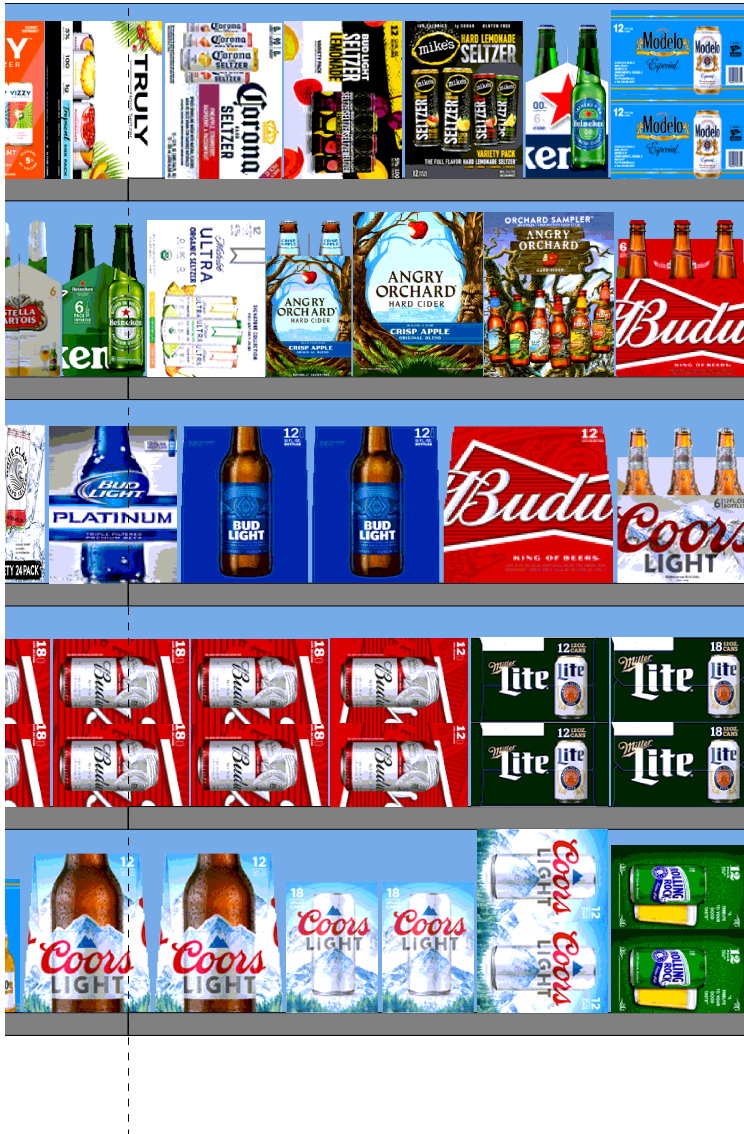

Name: 14		W:36.00 in	D:22.00 in	Avail Space: 12.20 in		Ht Space: 11.68 in
UPC	WIC	Name	HFacings	Orientation	Units	
1820011047	191301	Budweiser 12/12C	1	Side 90	4	
3410057636	191851	Miller Lite 12/12C	1	Side 90	4	
3410057340	108526	Miller Lite 18/12C	1	Side 90	2	

Name: 13		W:36.00 in	D:22.00 in	Avail Space: 3.80 in		Ht Space: 10.68 in
UPC	WIC	Name	HFacings	Orientation	Units	
1820000769	104255	Bud Light 12/12B	2	Side	4	
1820000771	104254	Budweiser 12/12B	1	Front	2	
7199030005	104744	Coors Light 6/12B	1	Front	4	

Name: 12		W:36.00 in	D:22.00 in	Avail Space: 1.50 in		Ht Space: 10.25 in
UPC	WIC	Name	HFacings	Orientation	Units	
1820020263	280636	Michelob Ultra Org Seltzer VtyPk 12...	1	Top 90	3	
8769282102	112191	Angry Orchard Crisp Apple 6/12B	1	Side	2	
8769200033	343757	Angry Orchard Crisp Apple 12/12B	1	Side	2	
8769200017	316729	Angry Orchard Variety Pack 12/12B	1	Side	2	
1820000834	104564	Budweiser 6/12B	1	Front	4	

Name: 11		W:36.00 in	D:22.00 in	Avail Space: 2.89 in		Ht Space: 10.18 in
UPC	WIC	Name	HFacings	Orientation	Units	
3354400068	282754	Corona Seltzer Variety Pack 2 12/1...	1	Top 90	3	
1820020269	280701	Bud Light Seltzer Lemonade VtyPk ...	1	Top 90	3	
63598580017	284168	Mikes Hard Seltzer Lmnad Var 12/1...	1	Top 90	3	
7289000621	113340	Heineken 0.0 6/12B	1	Side	3	
8066095715	115154	Modelo 12/12C	1	Side 90	4	

00237-01816-09-301-22

POG available in Walgreen's store system 3/1/2021