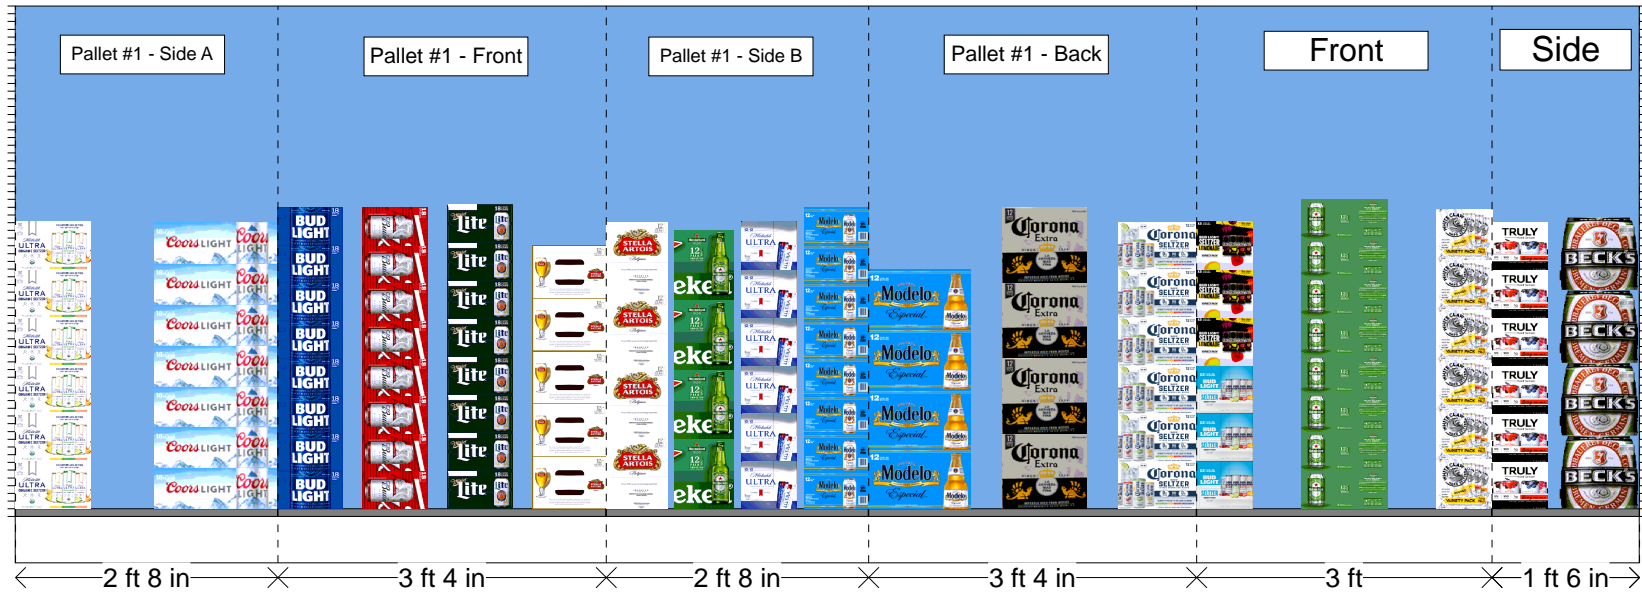

Pallet #1 - Beer Pallet

Pallet #2 - 1/2 Beer Pallet

H: 6 ft W: 16 ft 6.00 in D: 1 ft 10.00 in # of segments: 6						
Name: 1 W:32.00 in D:12.00 in Avail Space: 7.84 in Ht Space: 65.00 in						
UPC	WIC	Name	HFacings	Orientation	Units	
1820020263	280636	MICHELOB ULTRA ORG SLTZR V...	1	Front	6	
7199030017	109148	COORS LIGHT CANS 12OZ 18PK	1	Top	7	
Name: 2 W:40.00 in D:12.00 in Avail Space: 7.37 in Ht Space: 65.00 in						
UPC	WIC	Name	HFacings	Orientation	Units	
1820053218	108499	BUD LIGHT 12OZ CAN 18PK	1	Side 90	8	
1820011218	108476	BUDWEISER CAN 12OZ 18PK	1	Side 90	8	
3410057340	108526	MILLER LT 12OZ CAN 18PK	1	Side 90	8	
78615000016	953067	Stella Artois 12/11C	1	Top	10	
Name: 3 W:32.00 in D:12.00 in Avail Space: 2.56 in Ht Space: 65.00 in						
UPC	WIC	Name	HFacings	Orientation	Units	
78615000014	117963	STELLA ARTOIS 11.2OZ 12PK	1	Side	4	
7289000016	191702	HEINEKEN NRB 12 OZ 12PK	1	Side	4	
1820006991	115070	MICHELOB ULTRA CANS 12OZ 12...	1	Side	6	
8066095715	115154	MODELO ESPECIAL CAN 12OZ 12...	1	Side 90	8	
Name: 4 W:40.00 in D:12.00 in Avail Space: 7.90 in Ht Space: 65.00 in						
UPC	WIC	Name	HFacings	Orientation	Units	
8066095757	122847	MODELO ESPECIAL BTL 12OZ 12S	1	Front	4	
8066095615	103871	CORONA NRB EXTRA 12 OZ 12PK	1	Front	4	
3354400043	604357	CORONA SELTZER VRTY PK 12O...	1	Front	6	
Name: 5 W:36.00 in D:12.00 in Avail Space: 11.92 in Ht Space: 65.00 in						
UPC	WIC	Name	HFacings	Orientation	Units	
1820020208	602707	BUD LIGHT SELTZER VRTY 12OZ ...	1	Side	3	
1820020269	280701	BUD LIGHT SELTZER LEMONDE 1...	1	Side	3	

Pallet #1 - Beer Pallet

Pallet #2 - 1/2 Beer Pallet

7289000020	191101	HEINEKEN 12OZ CAN 12PK	1	Top	8
63598580006	802810	WHITE CLAW NO2 VARIETY 12OZ...	1	Side	6

Name: 6		W:18.00 in	D:12.00 in	Avail Space: 1.49 in		Ht Space: 65.00 in
UPC	WIC	Name	HFacings	Orientation	Units	
8769200686	756659	TRULY SPIKED SPKLG BRY VAR ...	1	Side	6	
8248812300	104891	BECK'S NRB 12 OZ 12PK	1	Front	4	