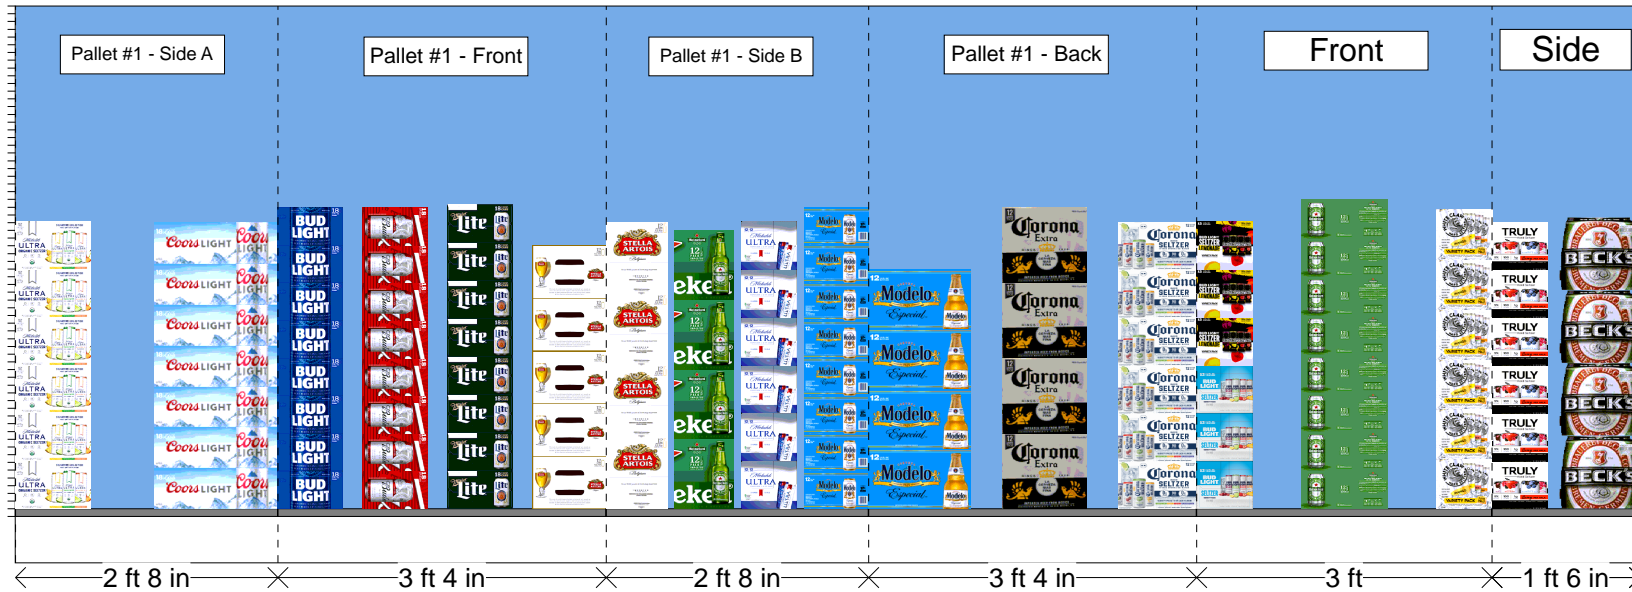

Pallet #1 - Beer Pallet

Pallet #2 - 1/2 Beer Pallet

H: 6 ft W: 16 ft 6.00 in D: 1 ft 10.00 in # of segments: 6						
Name: 1 W:32.00 in D:12.00 in Avail Space: 7.84 in Ht Space: 65.00 in						
UPC	WIC	Name	HFacings	Orientation	Units	
1820020263	280636	MICHELOB ULTRA ORG SLTZR V...	1	Front	6	
7199030017	109148	COORS LIGHT CANS 12OZ 18PK	1	Top	7	
Name: 2 W:40.00 in D:12.00 in Avail Space: 7.37 in Ht Space: 65.00 in						
UPC	WIC	Name	HFacings	Orientation	Units	
1820053218	108499	BUD LIGHT 12OZ CAN 18PK	1	Side 90	8	
1820011218	108476	BUDWEISER CAN 12OZ 18PK	1	Side 90	8	
3410057340	108526	MILLER LT 12OZ CAN 18PK	1	Side 90	8	
78615000016	953067	Stella Artois 12/11C	1	Top	10	
Name: 3 W:32.00 in D:12.00 in Avail Space: 2.56 in Ht Space: 65.00 in						
UPC	WIC	Name	HFacings	Orientation	Units	
78615000014	117963	STELLA ARTOIS 11.2OZ 12PK	1	Side	4	
7289000016	191702	HEINEKEN NRB 12 OZ 12PK	1	Side	4	
1820006991	115070	MICHELOB ULTRA CANS 12OZ 12...	1	Side	6	
8066095715	115154	MODELO ESPECIAL CAN 12OZ 12...	1	Side 90	8	
Name: 4 W:40.00 in D:12.00 in Avail Space: 7.90 in Ht Space: 65.00 in						
UPC	WIC	Name	HFacings	Orientation	Units	
8066095757	122847	MODELO ESPECIAL BTL 12OZ 12S	1	Front	4	
8066095615	103871	CORONA NRB EXTRA 12 OZ 12PK	1	Front	4	
3354400043	604357	CORONA SELTZER VRTY PK 12O...	1	Front	6	
Name: 5 W:36.00 in D:12.00 in Avail Space: 11.92 in Ht Space: 65.00 in						
UPC	WIC	Name	HFacings	Orientation	Units	
1820020208	602707	BUD LIGHT SELTZER VRTY 12OZ ...	1	Side	3	
1820020269	280701	BUD LIGHT SELTZER LEMONDE 1...	1	Side	3	

Pallet #1 - Beer Pallet

Pallet #2 - 1/2 Beer Pallet

7289000020	191101	HEINEKEN 12OZ CAN 12PK	1	Top	8
63598580006	802810	WHITE CLAW NO2 VARIETY 12OZ...	1	Side	6

Name: 6		W:18.00 in	D:12.00 in	Avail Space: 1.49 in		Ht Space: 65.00 in
UPC	WIC	Name	HFacings	Orientation	Units	
8769200686	756659	TRULY SPIKED SPKLG BRY VAR ...	1	Side	6	
8248812300	104891	BECK'S NRB 12 OZ 12PK	1	Front	4	