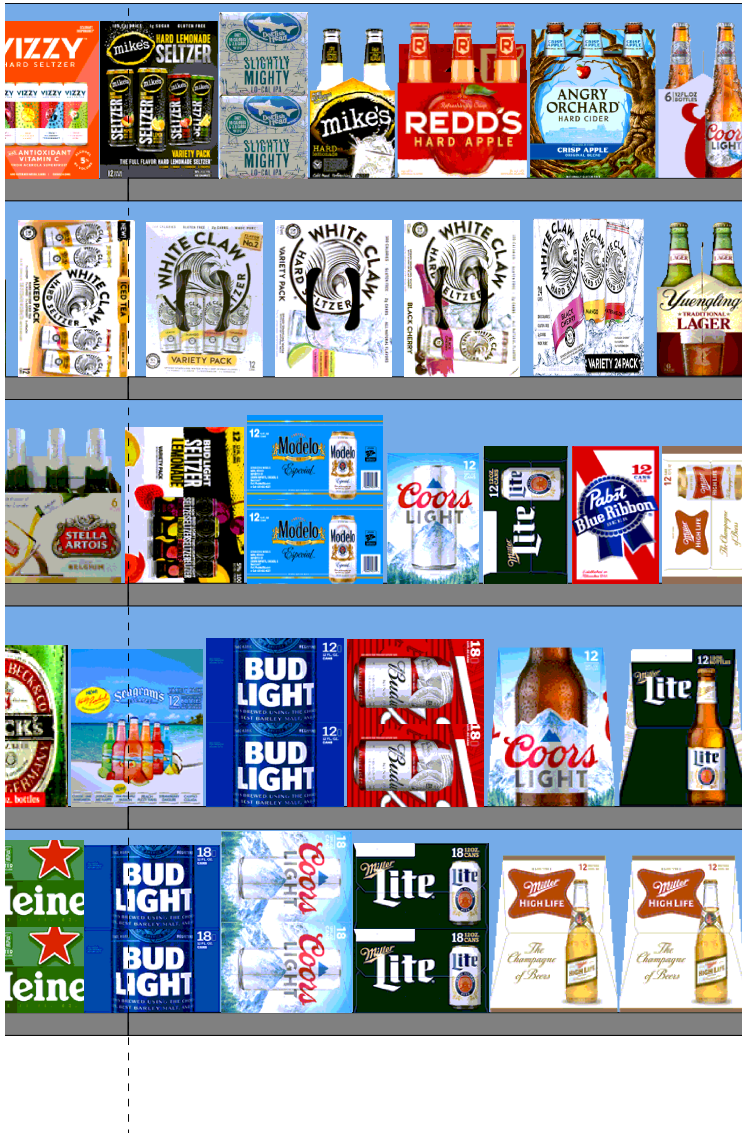

H: 5 ft 6.00 in | W: 9 ft | D: 1 ft 10.00 in | # of segments: 3

Name: 15		W:36.00 in	D:22.00 in	Avail Space: -2.17 in		Ht Space: 10.68 in
UPC	WIC	Name	HFacings	Orientation	Units	
1820053218	108499	Bud Light 18/12C	1	Side 90	2	
7199030017	109148	Coors Light 18/12C	1	Side 90	2	
3410057340	108526	Miller Lite 18/12C	1	Side 90	2	
3410001509	113325	Miller High Life 12/12B	2	Side	4	

Name: 14		W:36.00 in	D:22.00 in	Avail Space: -2.29 in		Ht Space: 11.68 in
UPC	WIC	Name	HFacings	Orientation	Units	
8043280290	127925	Seagram's Escapes Variety Pack 1...	1	Side	2	
1820053047	191305	Bud Light 12/12C	1	Side 90	4	
1820011218	108476	Budweiser 18/12C	1	Side 90	2	
7199030069	112810	Coors Light 12/12B	1	Side	2	
3410057509	112676	Miller Lite 12/12B	1	Side	2	

Name: 13		W:36.00 in	D:22.00 in	Avail Space: 1.14 in		Ht Space: 10.68 in
UPC	WIC	Name	HFacings	Orientation	Units	
1820020269	280701	Bud Light Seltzer Lemonade VtyPk ...	1	Top 90	3	
8066095715	115154	Modelo 12/12C	1	Side 90	4	
7199000048	191504	Coors Light 12/12C	1	Side	2	
3410057636	191851	Miller Lite 12/12C	1	Side	2	
2210000170	192401	Pabst 12/12C	1	Side	2	
3410001636	124785	Miller High Life 12/12C	1	Side	2	

Name: 12		W:36.00 in	D:22.00 in	Avail Space: 4.00 in		Ht Space: 10.25 in
UPC	WIC	Name	HFacings	Orientation	Units	
63598580006	802810	White Claw Variety Pk2 HrdSeltzr 1...	1	Top 90	3	
63598554890	998463	White Claw Variety Pk HrdSeltzer 1...	1	Top 90	3	
63598526089	852794	White Claw Blk Cherry HrdSeltzer 1...	1	Top 90	3	
63598510024	284150	White Claw Variety Pk HrdSeltzer 2...	1	Side 90	1	
8992427891	113278	Yuengling Traditional Lager 6/12B	1	Side	2	

Name: 11		W:36.00 in	D:22.00 in	Avail Space: -0.96 in		Ht Space: 10.18 in
UPC	WIC	Name	HFacings	Orientation	Units	
63598580017	284168	Mikes Hard Seltzer Lmnad Var 12/1...	1	Top 90	3	
63848900364	591055	Dogfish Head Slightly Mighty 6/12C	1	Side	4	
63598510062	112988	Mikes Hard Lemonade 6/11B	1	Side	2	
3410008716	229133	Redd's Apple Ale 6/12B	1	Front	4	
8769282102	112191	Angry Orchard Crisp Apple 6/12B	1	Front	4	
7199030005	104744	Coors Light 6/12B	1	Side	2