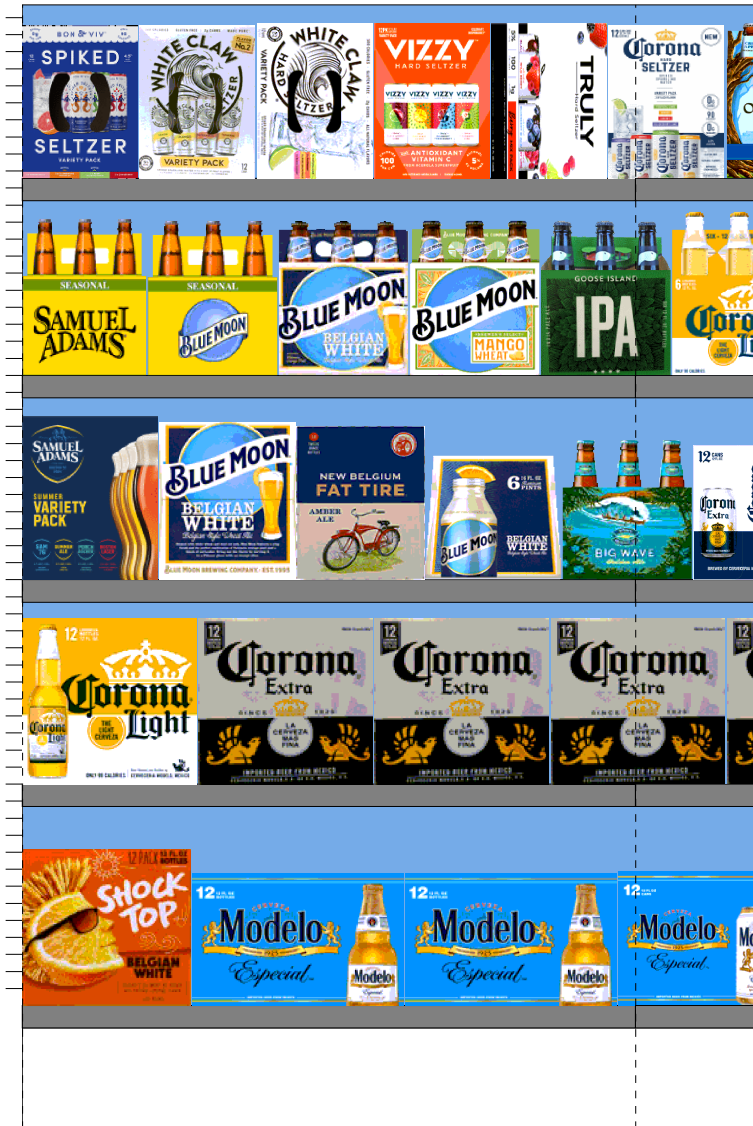

Walgreens 12082 WARM

FALL 20

H: 5 ft 6.00 in | W: 12 ft | D: 1 ft 10.00 in | # of segments: 4

Name: 5		W:36.00 in	D:22.00 in	Avail Space: 1.42 in		Ht Space: 11.68 in
UPC	WIC	Name		HFacings	Orientation	Units
1820015981	128059	Shock Top Belgian White Ale 12/12B		1	Front	2
8066095757	122847	Modelo 12/12B		2	Front	4