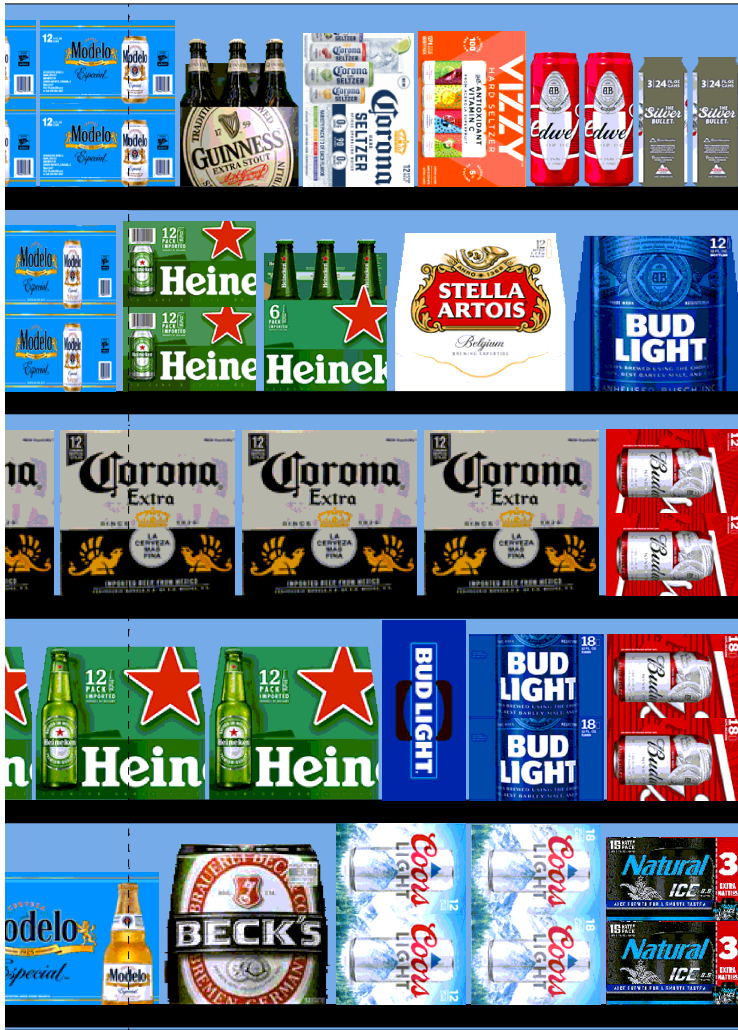

Walgreens 16303 WARM

FALL 20

H: 5 ft 6.00 in | W: 6 ft | D: 1 ft 10.00 in | # of segments: 2						
Name: 10		W:36.00 in	D:18.00 in	Avail Space: 3.13 in	Ht Space: 10.68 in	
UPC	WIC	Name	HFacings	Orientation	Units	
8248812300	104891	Becks 12/12B	1	Front	2	
7199000048	191504	Coors Light 12/12C	1	Side 90	2	
7199030017	109148	Coors Light 18/12C	1	Side 90	2	
1820028443	665921	Natural Ice 15/12C	1	Side 90	2	
Name: 9		W:36.00 in	D:16.00 in	Avail Space: 15.38 in	Ht Space: 10.68 in	
UPC	WIC	Name	HFacings	Orientation	Units	
1820053047	191305	Bud Light 12/12C	1	Top 90	2	
1820053218	108499	Bud Light 18/12C	1	Side 90	2	
1820011218	108476	Budweiser 18/12C	1	Side 90	2	
Name: 8		W:36.00 in	D:16.00 in	Avail Space: 28.04 in	Ht Space: 10.68 in	
UPC	WIC	Name	HFacings	Orientation	Units	
1820011047	191301	Budweiser 12/12C	1	Side 90	2	
Name: 7		W:36.00 in	D:16.00 in	Avail Space: 1.16 in	Ht Space: 10.68 in	
UPC	WIC	Name	HFacings	Orientation	Units	
7289000020	191101	Heineken 12/12C	1	Side 90	2	
7289000011	191700	Heineken 6/12B	1	Front	3	
78615000014	117963	Stella Artois 12/11B	1	Front	2	
1820000769	104255	Bud Light 12/12B	1	Front	2	
Name: 6		W:36.00 in	D:16.00 in	Avail Space: 4.87 in	Ht Space: 10.75 in	
UPC	WIC	Name	HFacings	Orientation	Units	
8382012393	102600	Guinness Extra Stout 6/11B	1	Front	3	
3354400043	604357	Corona Seltzer Variety Pack 12/12C	1	Front 90	2	
3410001232	838127	Vizzy Seltzer Variety Pack 12/12C SC	1	Front 90	2	
1820021985	309173	Budweiser 3/25C	2	Side	2	
7199030120	138874	Coors Light 3/24C	2	Side	2	

00237-02525-06-301-22

POG available in Walgreen's store system 9/11/2020