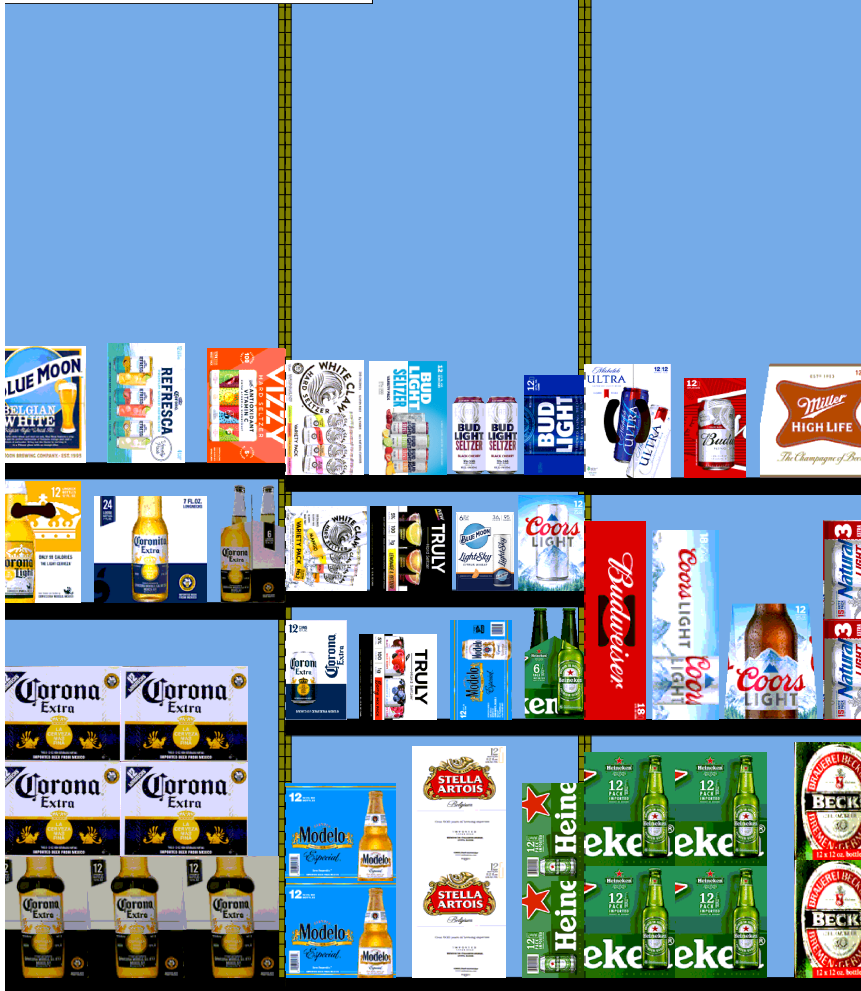

Original PSA
Height: 4 ft 3.5 in

H: 7 ft 6.00 in | W: 6 ft | D: 1 ft 11.00 in | # of segments: 3					
Name: 7		W: 24.00 in	D: 23.00 in	Avail Space: 2.67 in	Ht Space: 19.36 in
UPC	WIC	Name	HFacings	Orientation	Units
8066095757	122847	Modelo 12/12B	1	Side	2
7861500014	117963	Stella Artois 12/11B	1	Side	4
7289000020	191101	Heineken 12/12C	1	Side	4
Name: 6		W: 24.00 in	D: 23.00 in	Avail Space: 3.24 in	Ht Space: 9.00 in
UPC	WIC	Name	HFacings	Orientation	Units
8066095695	123722	Corona Extra 12/12C	1	Side	2
8769200686	756659	Truly Spiked Spklg Berry Variety 12...	1	Side 90	2
8066095715	115154	Modelo 12/12C	1	Side	2
7289000011	191700	Heineken 6/12B	1	Side	3
Name: 5		W: 24.00 in	D: 23.00 in	Avail Space: 1.25 in	Ht Space: 7.93 in
UPC	WIC	Name	HFacings	Orientation	Units
63598580006	802810	White Claw Variety Pk2 HrdSeltzr 1...	1	Side 90	2
8769200991	602540	Truly Spiked Spklg Lemonade Vrtly ...	1	Side 90	2
7199009591	602533	Blue Moon Light Sky 6/12C	1	Side	3
7199000048	191504	Coors Light 12/12C	1	Side	2
Name: 4		W: 24.00 in	D: 23.00 in	Avail Space: 1.43 in	Ht Space: 48.43 in
UPC	WIC	Name	HFacings	Orientation	Units
63598554890	998463	White Claw Variety Pk HrdSeltzer 1...	1	Front 90	3
1820020208	602707	Bud Light Seltzer Variety Pack 12/1...	1	Front 90	3
1820026089	551372	Bud Light Seltzer Black Cherry 4/16C	1	Side	4
1820053047	191305	Bud Light 12/12C	1	Side	2