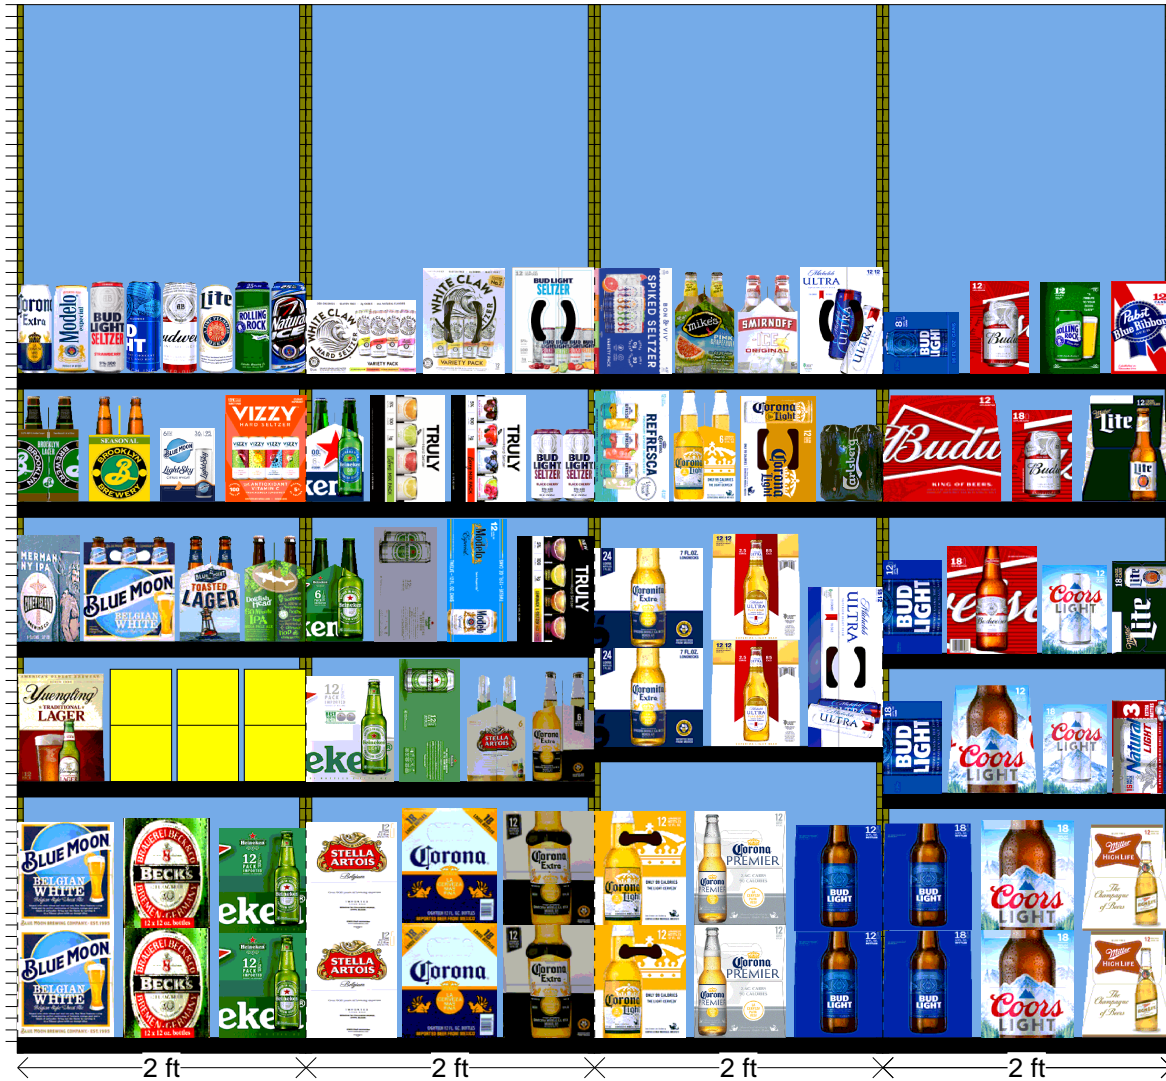

Original PSA
Height: 6 ft

Original PSA
Height: 6 ft

H: 7 ft 6.00 in		W: 8 ft		D: 36 ft		# of segments: 4			
Name: 5		W: 24.00 in		D: 36.00 in		Avail Space: 1.55 in		Ht Space: 20.68 in	
UPC	WIC	Name		HFacings	Orientation	Units			
7199009516	119536	Blue Moon Belgian White Ale 12/12B		1	Side	6			
8248812300	104891	Becks 12/12B		1	Side	6			
7289000016	191702	Heineken 12/12B		1	Side	6			
Name: 4		W: 24.00 in		D: 36.00 in		Avail Space: 1.42 in		Ht Space: 10.68 in	
UPC	WIC	Name		HFacings	Orientation	Units			
8992427896	123685	Yuengling Traditional Lager 12/12B		1	Side	3			
86907100027	272421	Montauk Wave Chaser IPA 6/12C		1	Side	8			
86907100026	272420	Montauk Seasonal 6/12C		1	Side	8			
86273700007	953040	Montauk Session IPA 6/12C		1	Side	8			
Name: 3		W: 24.00 in		D: 36.00 in		Avail Space: 1.14 in		Ht Space: 10.68 in	
UPC	WIC	Name		HFacings	Orientation	Units			
88715100418	860704	Coney Island Merman IPA 6/12B		1	Side	4			
7199009511	109725	Blue Moon Belgian White Ale 6/12B		1	Front	7			
68174511112	186613	Blue Point Toasted Lager 6/12B		1	Side	4			
63848900029	133382	Dogfish Head 60 Minute IPA 6/12B		1	Side	4			
Name: 2		W: 24.00 in		D: 36.00 in		Avail Space: 2.53 in		Ht Space: 9.68 in	
UPC	WIC	Name		HFacings	Orientation	Units			
3061300001	133516	Brooklyn Lager 6/12B		1	Side	4			
3061300053	185425	Brooklyn Seasonal 6/12B		1	Side	4			
7199009591	602533	Blue Moon Light Sky 6/12C		1	Side	5			
3410001232	838127	Vizzy Seltzer Variety Pack 12/12C SC		1	Top 90	5			
Name: 1		W: 24.00 in		D: 36.00 in		Avail Space: 1.06 in		Ht Space: 31.68 in	
UPC	WIC	Name		HFacings	Orientation	Units			
8066095643	131065	Corona Extra 1/24C		1	Side	12			
8066095721	122865	Modelo 1/24C		1	Side	12			
1820026062	749577	Bud Light Seltzer Strawberry 1/25C		1	Front	12			
1820025001	309175	Bud Light 1/25C		1	Side	12			
1820025000	308983	Budweiser 1/25C		1	Side	12			
3410000355	109546	Miller Lite 1/24C		1	Side	12			
7143900601	309376	Rolling Rock 1/25C		1	Side	12			
1820025008	309327	Natural Ice 1/25C		1	Side	12			