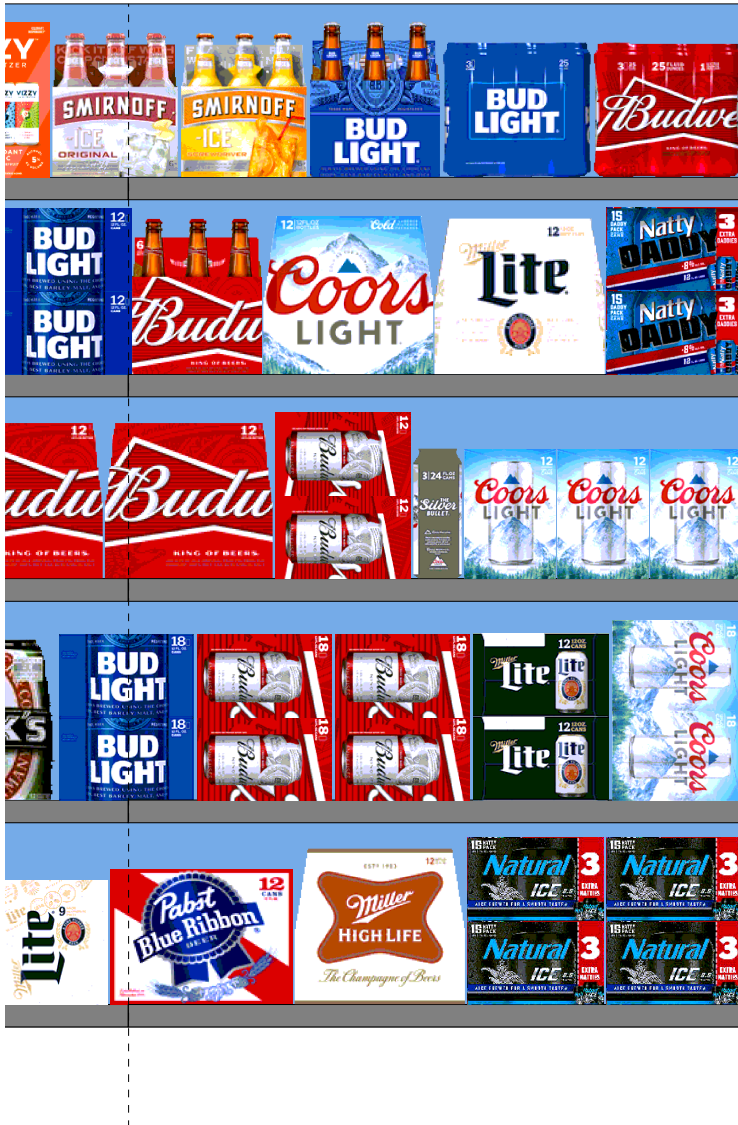

Walgreens 9496 WARM

FALL 20

H: 5 ft 6.00 in | W: 12 ft | D: 1 ft 10.00 in | # of segments: 4						
Name: 20		W:36.00 in	D:22.00 in	Avail Space: -0.64 in	Ht Space: 10.68 in	
UPC	WIC	Name	HFacings	Orientation	Units	
2210000170	192401	Pabst 12/12C	1	Front	4	
3410001509	113325	Miller High Life 12/12B	1	Front	2	
1820028443	665921	Natural Ice 15/12C	1	Side 90	4	
Name: 19		W:36.00 in	D:22.00 in	Avail Space: 4.72 in	Ht Space: 11.68 in	
UPC	WIC	Name	HFacings	Orientation	Units	
1820011218	108476	Budweiser 18/12C	2	Side 90	4	
3410057636	191851	Miller Lite 12/12C	1	Side 90	4	
7199030017	109148	Coors Light 18/12C	1	Side 90	2	
Name: 18		W:36.00 in	D:22.00 in	Avail Space: 9.18 in	Ht Space: 10.68 in	
UPC	WIC	Name	HFacings	Orientation	Units	
1820011047	191301	Budweiser 12/12C	1	Side 90	4	
7199030120	138874	Coors Light 3/24C	1	Side	2	
7199000048	191504	Coors Light 12/12C	3	Side	6	
Name: 17		W:36.00 in	D:22.00 in	Avail Space: 0.39 in	Ht Space: 10.25 in	
UPC	WIC	Name	HFacings	Orientation	Units	
1820000834	104564	Budweiser 6/12B	1	Front	4	
7199030069	112810	Coors Light 12/12B	1	Front	2	
3410057509	112676	Miller Lite 12/12B	1	Front	2	
1820020078	403394	Natty Daddy 15/12C	1	Side 90	2	
Name: 16		W:36.00 in	D:22.00 in	Avail Space: 3.61 in	Ht Space: 10.18 in	
UPC	WIC	Name	HFacings	Orientation	Units	
8200075748	157548	Smirnoff Ice Screwdriver 6/11B	1	Front	4	
1820000833	104565	Bud Light 6/12B	1	Front	4	
1820021986	309176	Bud Light 3/25C	1	Front	7	
1820021985	309173	Budweiser 3/25C	1	Front	7	

00237-01688-12-301-22

POG available in Walgreen's store system 9/11/2020