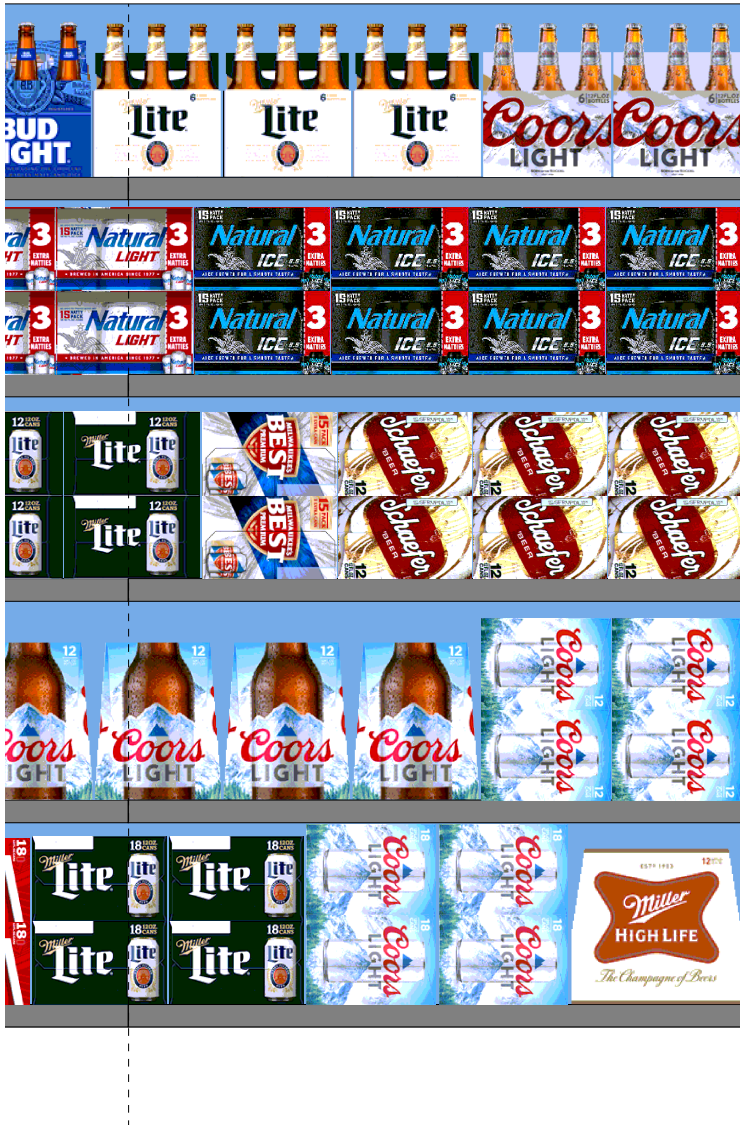

Walgreens 2778 WARM

FALL 20

H: 5 ft 6.00 in		W: 24 ft		D: 1 ft 10.00 in		# of segments: 8			
Name: 40		W:36.00 in		D:22.00 in		Avail Space: -4.88 in		Ht Space: 10.68 in	
UPC	WIC	Name	HFacings	Orientation	Units				
3410057340	108526	Miller Lite 18/12C	2	Side 90	4				
7199030017	109148	Coors Light 18/12C	2	Side 90	4				
3410001509	113325	Miller High Life 12/12B	1	Front	2				
Name: 39		W:36.00 in		D:22.00 in		Avail Space: -8.82 in		Ht Space: 11.68 in	
UPC	WIC	Name	HFacings	Orientation	Units				
7199030069	112810	Coors Light 12/12B	4	Side	8				
7199000048	191504	Coors Light 12/12C	2	Side 90	8				
Name: 38		W:36.00 in		D:22.00 in		Avail Space: 4.73 in		Ht Space: 10.68 in	
UPC	WIC	Name	HFacings	Orientation	Units				
3410031344	101779	Milwaukee's Best 15/12C	1	Side 90	2				
7248002403	124347	Schaefer 12/12C	3	Side 90	12				
Name: 37		W:36.00 in		D:22.00 in		Avail Space: 4.12 in		Ht Space: 10.25 in	
UPC	WIC	Name	HFacings	Orientation	Units				
1820028443	665921	Natural Ice 15/12C	4	Side 90	8				
Name: 36		W:36.00 in		D:22.00 in		Avail Space: -1.70 in		Ht Space: 10.18 in	
UPC	WIC	Name	HFacings	Orientation	Units				
3410057505	104666	Miller Lite 6/12B	3	Front	12				
7199030005	104744	Coors Light 6/12B	2	Front	8				

00237-01619-24-301-22

POG available in Walgreen's store system 9/11/2020