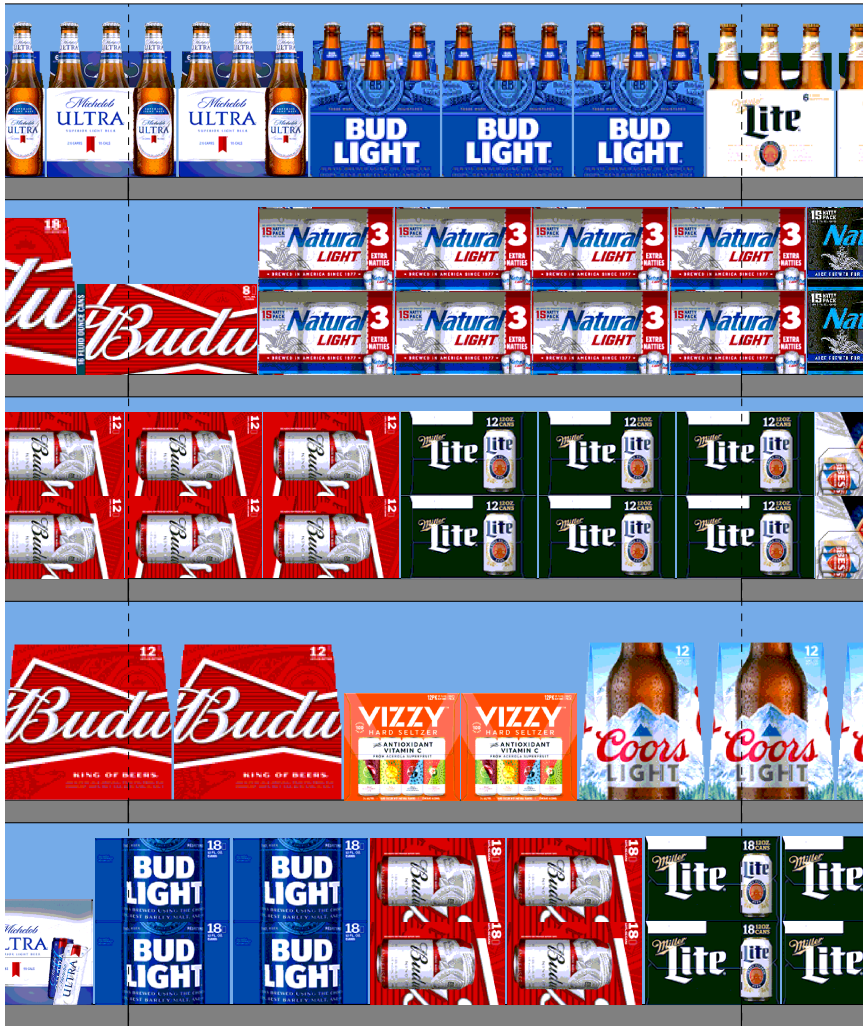

Walgreens 2778 WARM

FALL 20

H: 5 ft 6.00 in | W: 24 ft | D: 1 ft 10.00 in | # of segments: 8

Name: 35	W:36.00 in	D:22.00 in	Avail Space: 4.52 in	Ht Space: 10.68 in	
UPC	WIC	Name	HFacings	Orientation	Units
1820053218	108499	Bud Light 18/12C	2	Side 90	4
1820011218	108476	Budweiser 18/12C	2	Side 90	4

Name: 34	W:36.00 in	D:22.00 in	Avail Space: 2.78 in	Ht Space: 11.68 in	
UPC	WIC	Name	HFacings	Orientation	Units
1820000771	104254	Budweiser 12/12B	2	Front	4
3410001232	838127	Vizzy Seltzer Variety Pack 12/12C SC	2	Side	4

Name: 33	W:36.00 in	D:22.00 in	Avail Space: 12.09 in	Ht Space: 10.68 in	
UPC	WIC	Name	HFacings	Orientation	Units
3410057636	191851	Miller Lite 12/12C	3	Side 90	12

Name: 32	W:36.00 in	D:22.00 in	Avail Space: -6.38 in	Ht Space: 10.25 in	
UPC	WIC	Name	HFacings	Orientation	Units
1820008981	116711	Budweiser 8/16C	1	Front	3
1820020077	218721	Natural Light 15/12C	4	Side 90	8

Name: 31	W:36.00 in	D:22.00 in	Avail Space: 13.08 in	Ht Space: 10.18 in	
UPC	WIC	Name	HFacings	Orientation	Units
1820000833	104565	Bud Light 6/12B	3	Front	12

00237-01619-24-301-22

POG available in Walgreen's store system 9/11/2020