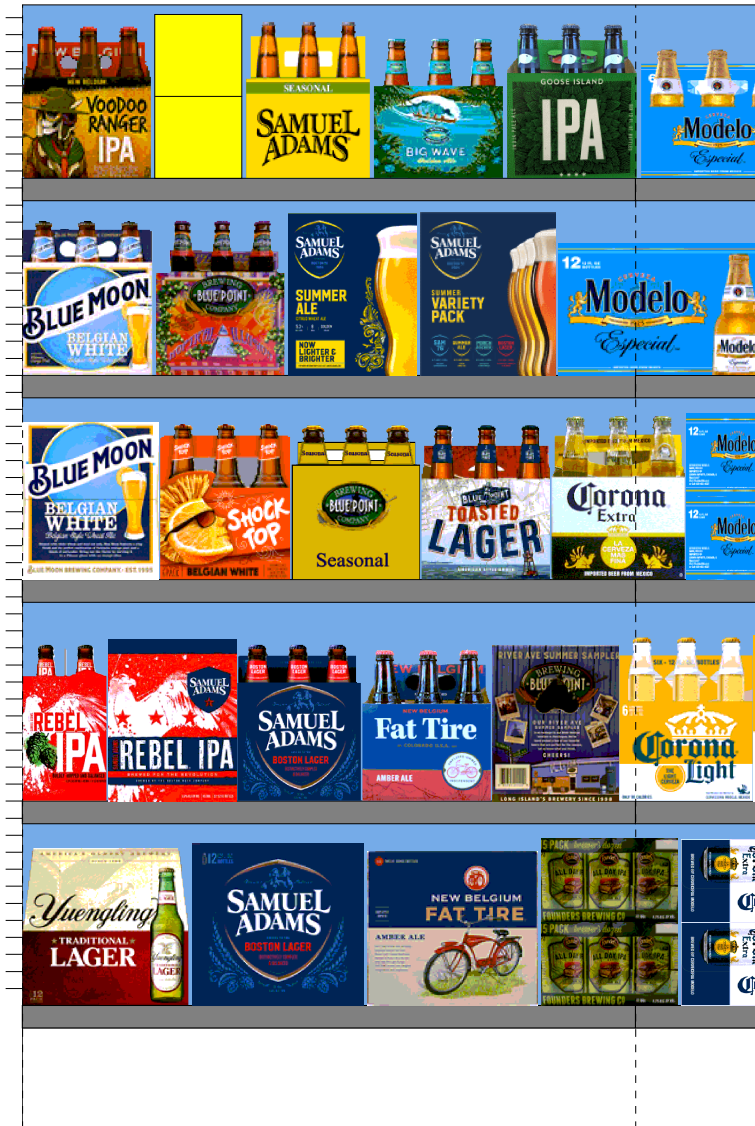

Walgreens 7628 WARM

FALL 20

H: 5 ft 6.00 in | W: 12 ft | D: 1 ft 10.00 in | # of segments: 4

Name: 5		W:36.00 in	D:22.00 in	Avail Space: -1.69 in	Ht Space: 10.68 in
UPC	WIC	Name	HFacings	Orientation	Units
8992427896	123685	Yuengling Traditional Lager 12/12B	1	Front	3
8769210014	109547	Samuel Adams Boston Lgr 12/12B	1	Front	2
75452700024	113314	New Belgium Fat Tire Amber Ale 12...	1	Front	2
64286090024	365597	Founders All Day IPA 15/12C	1	Side 90	2

Name: 4		W:36.00 in	D:22.00 in	Avail Space: 1.30 in	Ht Space: 11.68 in
UPC	WIC	Name	HFacings	Orientation	Units
8769200127	353769	Samuel Adams Rebel IPA 6/12B	1	Side	3
8769200129	358683	Samuel Adams Rebel IPA 12/12B	1	Side	2
8769210012	106469	Samuel Adams Boston Lgr 6/12B	1	Front	4
75452700022	133303	New Belgium Fat Tire Amber Ale 6/...	1	Front	4
68174521122	166459	Blue Point Variety 12/12B	1	Side	2

Name: 3		W:36.00 in	D:22.00 in	Avail Space: -2.58 in	Ht Space: 10.68 in
UPC	WIC	Name	HFacings	Orientation	Units
7199009516	119536	Blue Moon Belgian White Ale 12/12B	1	Side	2
1820013986	124863	Shock Top Belgian White Ale 6/12B	1	Front	4
68174511118	211684	Blue Point Seasonal 6/12B	1	Front	4
68174511112	186613	Blue Point Toasted Lager 6/12B	1	Front	4
8066095605	124690	Corona Extra 6/12B	1	Front	4