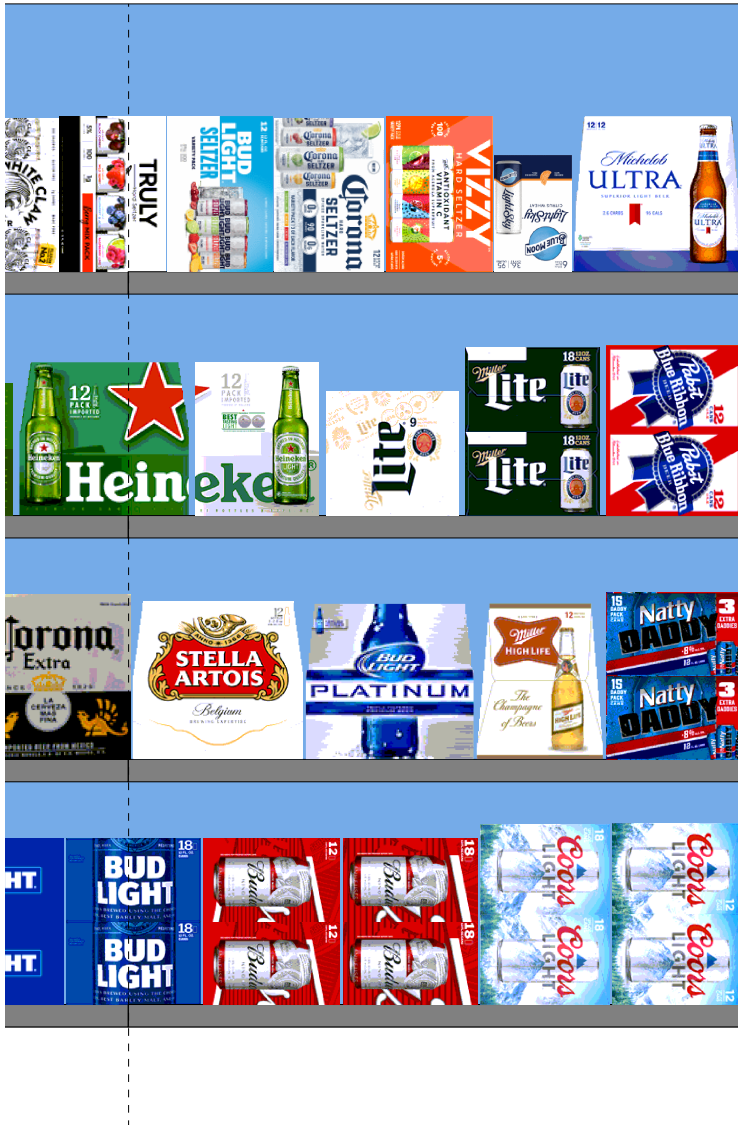

Walgreens 10278 WARM

FALL 20

H: 5 ft 6.00 in		W: 6 ft		D: 1 ft 10.00 in		# of segments: 2			
Name: 8		W:36.00 in		D:22.00 in		Avail Space: -2.84 in		Ht Space: 13.07 in	
UPC	WIC	Name	HFacings	Orientation	Units				
1820053218	108499	Bud Light 18/12C	1	Side 90	2				
1820011047	191301	Budweiser 12/12C	1	Side 90	4				
1820011218	108476	Budweiser 18/12C	1	Side 90	2				
7199030017	109148	Coors Light 18/12C	1	Side 90	2				
7199000048	191504	Coors Light 12/12C	1	Side 90	4				
Name: 7		W:36.00 in		D:22.00 in		Avail Space: 0.74 in		Ht Space: 13.00 in	
UPC	WIC	Name	HFacings	Orientation	Units				
78615000014	117963	Stella Artois 12/11B	1	Front	2				
1820018992	151413	Bud Light Platinum 12/12B	1	Front	2				
3410001509	113325	Miller High Life 12/12B	1	Side	2				
1820020078	403394	Natty Daddy 15/12C	1	Side 90	2				
Name: 6		W:36.00 in		D:22.00 in		Avail Space: 5.18 in		Ht Space: 13.00 in	
UPC	WIC	Name	HFacings	Orientation	Units				
7289000159	117363	Heineken Premium Light 12/12B	1	Side	2				
3410057023	129793	Miller Lite 9/16AL	1	Front	2				
3410057340	108526	Miller Lite 18/12C	1	Side 90	2				
2210000170	192401	Pabst 12/12C	1	Side 90	4				
Name: 5		W:36.00 in		D:22.00 in		Avail Space: 2.72 in		Ht Space: 15.72 in	
UPC	WIC	Name	HFacings	Orientation	Units				
1820020208	602707	Bud Light Seltzer Variety Pack 12/1...	1	Front 90	3				
3354400043	604357	Corona Seltzer Variety Pack 12/12C	1	Front 90	3				
3410001232	838127	Vizzy Seltzer Variety Pack 12/12C SC	1	Front 90	3				
7199009591	602533	Blue Moon Light Sky 6/12C	1	Top 90	3				
1820005990	113884	Michelob Ultra 12/12B	1	Front	2				

00237-01728-06-301-22

POG available in Walgreen's store system 9/11/2020