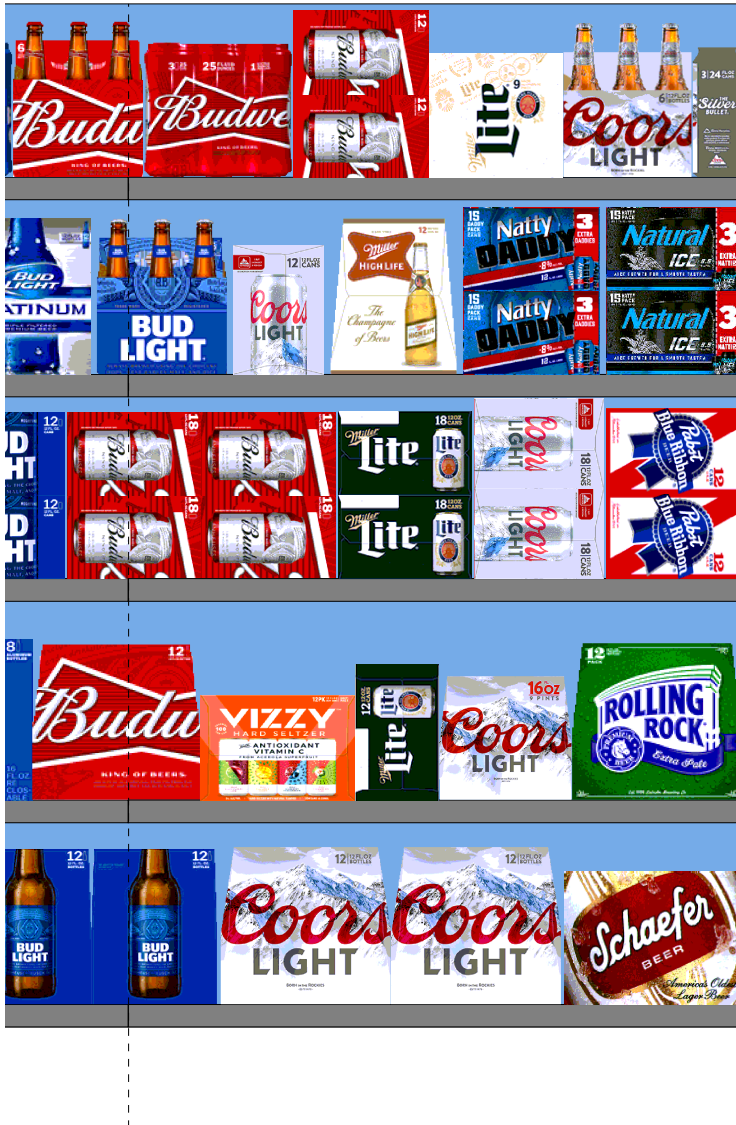

H: 5 ft 6.00 in | W: 15 ft | D: 1 ft 10.00 in | # of segments: 5						
Name: 25		W:36.00 in	D:22.00 in	Avail Space: 5.60 in	Ht Space: 10.68 in	
UPC	WIC	Name	HFacings	Orientation	Units	
7199030069	112810	COORS LIGHT L/N 12OZ 12S	2	Front	4	
7248002403	124347	SCHAEFER 12OZ 12S	1	Front	4	
Name: 24		W:36.00 in	D:22.00 in	Avail Space: 4.25 in	Ht Space: 11.68 in	
UPC	WIC	Name	HFacings	Orientation	Units	
3410001232	838127	VIZZY SELTZER VRTY PK 12Z 12...	1	Side	3	
3410057636	191851	MILLER LT 12OZ CAN 12PK	1	Side	2	
7199030104	137465	COORS LIGHT ALUMINUM BTL 16...	1	Front	2	
7143945712	111473	ROLLING ROCK L/N 12OZ NRB 12...	1	Front	2	
Name: 23		W:36.00 in	D:22.00 in	Avail Space: -3.11 in	Ht Space: 10.68 in	
UPC	WIC	Name	HFacings	Orientation	Units	
1820011218	108476	BUDWEISER CAN 12OZ 18PK	2	Side 90	4	
3410057340	108526	MILLER LT 12OZ CAN 18PK	1	Side 90	2	
7199030017	109148	COORS LIGHT CANS 12OZ 18PK	1	Side 90	2	
2210000170	192401	PABST 12OZ CAN 12PK	1	Side 90	4	
Name: 22		W:36.00 in	D:22.00 in	Avail Space: -0.29 in	Ht Space: 10.25 in	
UPC	WIC	Name	HFacings	Orientation	Units	
1820000833	104565	BUD LIGHT 12OZ 6S	1	Front	4	
7199000048	191504	COORS LIGHT 12OZ CAN 12PK	1	Side	2	
3410001509	113325	MILLER HIGH LIFE NRB L/N 12OZ...	1	Side	2	
1820020078	403394	NATTY DADDY 12Z 15C	1	Side 90	2	
1820028443	665921	NATURAL ICE 12Z 15C	1	Side 90	2	
Name: 21		W:36.00 in	D:22.00 in	Avail Space: 1.16 in	Ht Space: 10.18 in	
UPC	WIC	Name	HFacings	Orientation	Units	
1820021985	309173	BUDWEISER CAN S 25OZ 3S	1	Front	7	
1820011047	191301	BUD CAN 12OZ 12S	1	Side 90	4	
3410057023	129793	MILLER LITE PINTS 16OZ 9S	1	Front	2	
7199030005	104744	COORS LIGHT L/NK NRB 12OZ 6S	1	Front	4	
7199030120	138874	COORS LIGHT CAN 24OZ 3S	1	Side	2