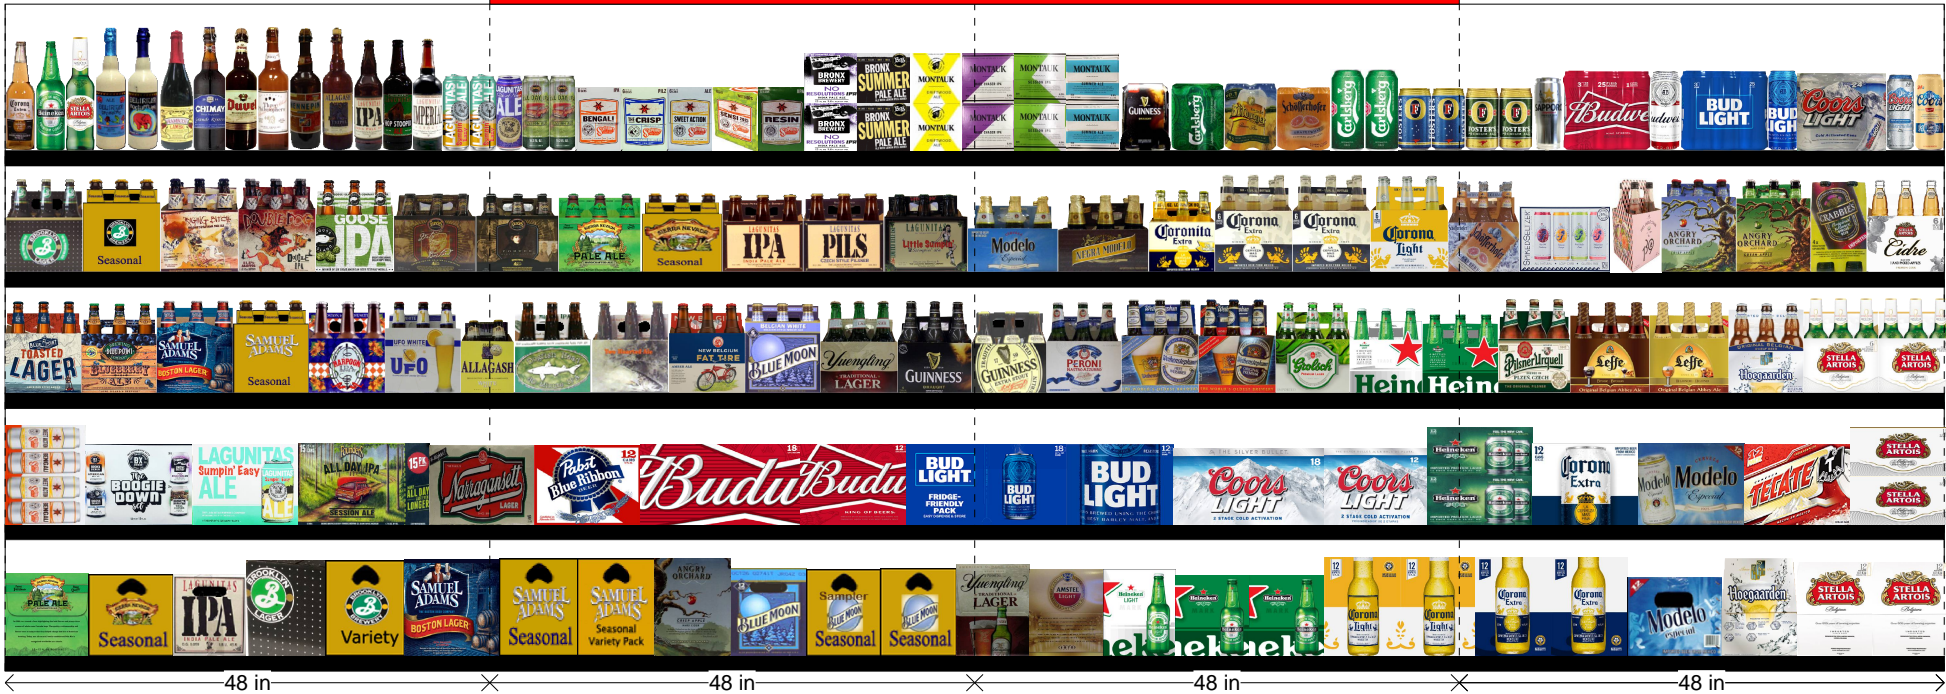

Fairway Douglaston 16 Foot Cooler

48 in

48 in

48 in

48 in