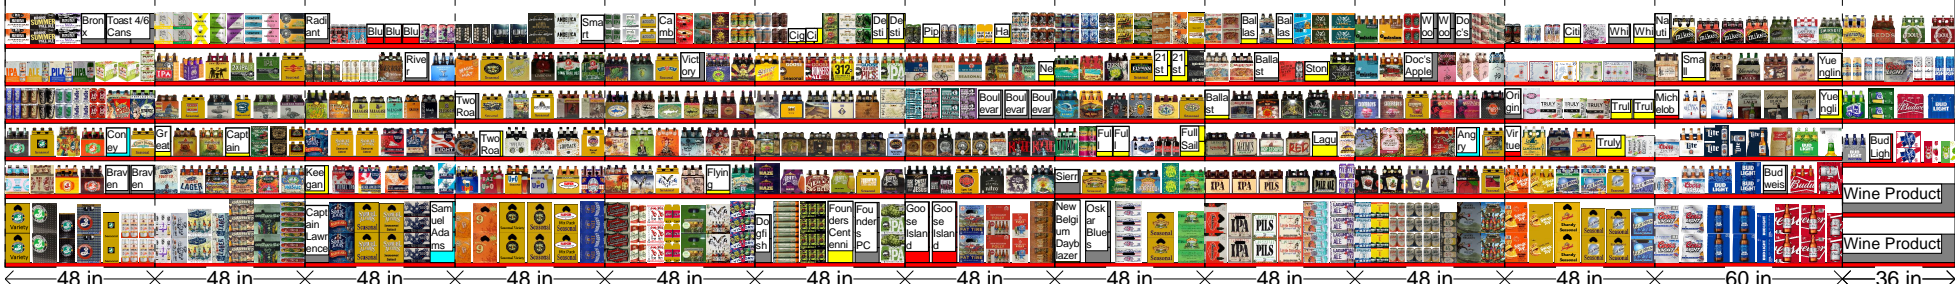

**Local End Cap**

**Fairway Douglaston Domestic Warm Racks**

48 in X 48 in X 48 in X 48 in X 48 in X 48 in X 48 in X 48 in X 48 in X 48 in X 48 in X 60 in X 36 in

Wine Product  
Wine Product