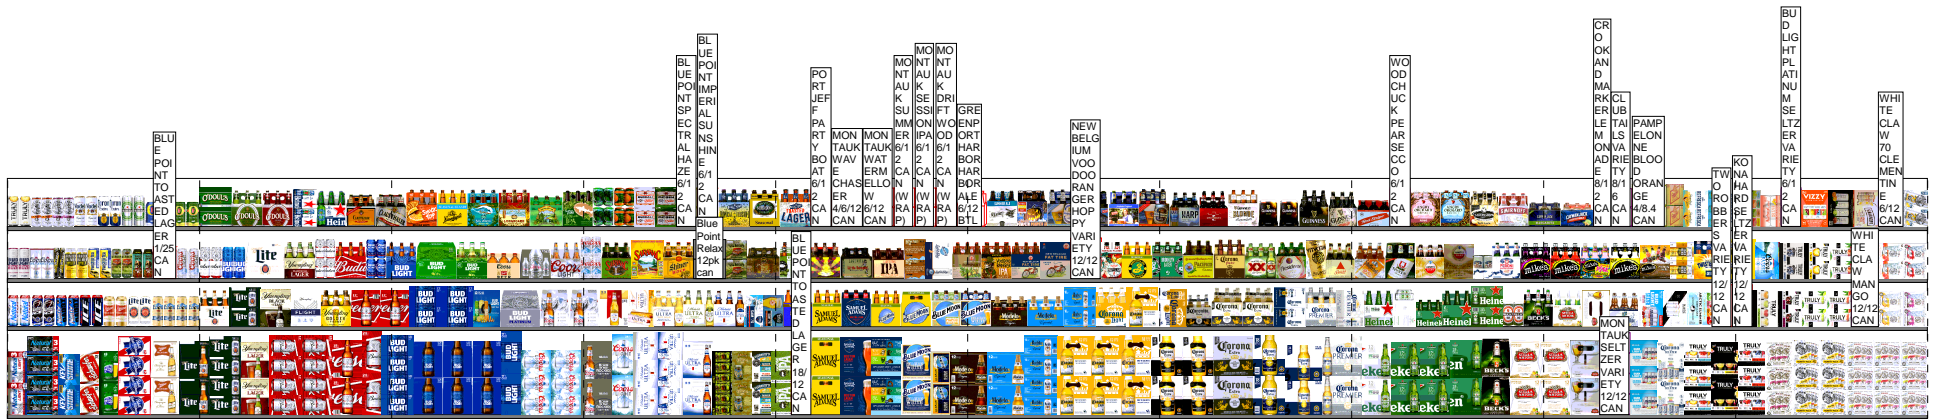

40' Cooler

66 Indian Head Rd. Kings Park

Traffic Flow: Right-left