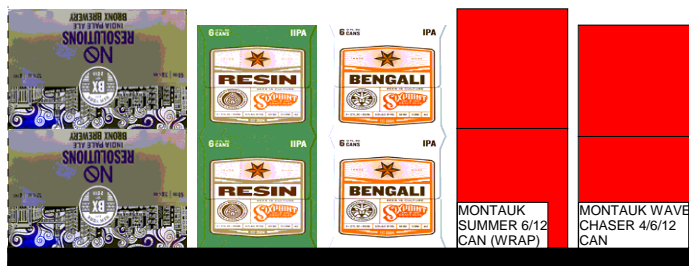

Reversals - Store# 10543

Reversals - Store# 10543

Segment: 2

← 2 ft 6 in →

Reversals - Store# 10543

Segment: 3

← 2 ft 6 in →