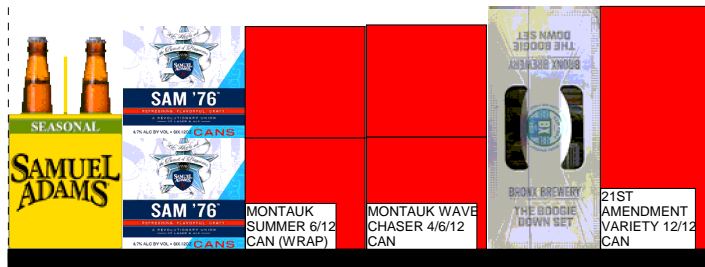

Reversals - Store# 10600

Segment: 4

← 2 ft 6.5 in →

Reversals - Store# 10600

Segment: 5

2 ft 6.5 in

2 ft 6.5 in

2 ft 6.5 in