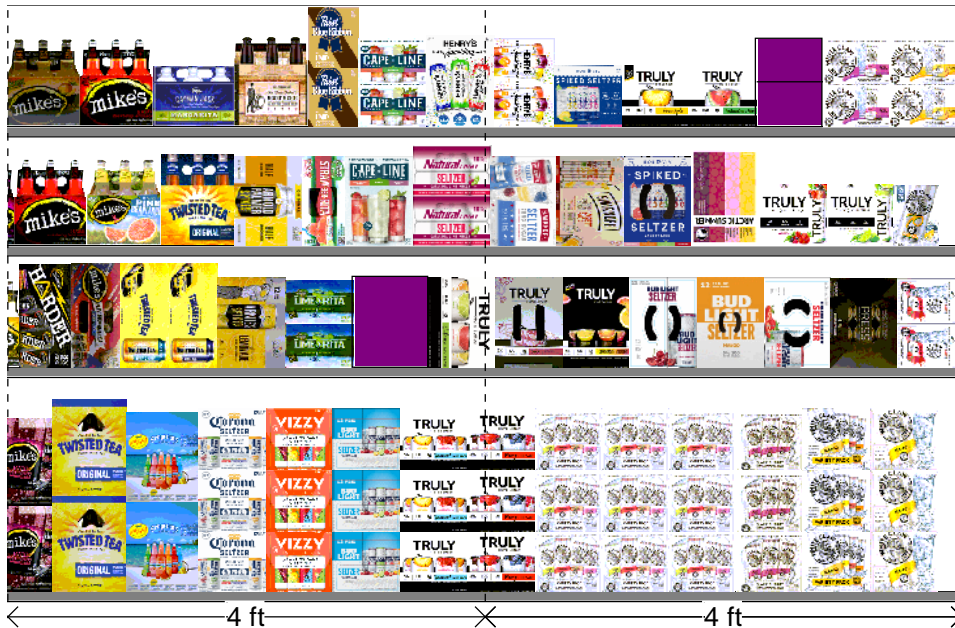

Cooler Size: WAKEFERN FOOD CORP/HQ

Address: 384 WINDSOR HWY

NEW WINDSOR , NY

6444	63598522413	MIKES HARD STRAWBERRY LE...	ABOVE PREMIUM	1	Front	5
15832	81582901006	CAYMAN JACK MARGARITA 6/ 11...	ABOVE PREMIUM	1	Front	5
24261	9200002000	NOT YOUR FATHERS ROOT BE...	ABOVE PREMIUM	1	Front	5
103099	2210005002	PABST HARD COFFEE 4/ 11 CAN	ABOVE PREMIUM	1	Front	10
89569	3410051680	CAPE LINE VARIETY PACK 6/ 12 ...	ABOVE PREMIUM	1	Top	8
63326	3410051660	HENRYS HARD SPARKLING VA...	ABOVE PREMIUM	1	Top 90	4
79757	3410098959	HENRYS HARD SPARKLING VA...	ABOVE PREMIUM	1	Side 90	8
89831	1820028548	BON AND VIV SPIKED SELTZER ...	ABOVE PREMIUM	1	Front	6
101521	8769200965	TRULY PINEAPPLE 6/ 12 CAN	ABOVE PREMIUM	1	Front	6
104273	8769200989	TRULY WATERMELON KIWI 6/1...	ABOVE PREMIUM	1	Front	6
107003	63598500019	WHITE CLAW 70 CLEMENTINE 6...	ABOVE PREMIUM	1	Top	8
6441	63598520025	WHITE CLAW BLACK CHERRY 6...	ABOVE PREMIUM	1	Top	8
83884	63598526087	WHITE CLAW MANGO 6/ 12 CAN	ABOVE PREMIUM	1	Top	8