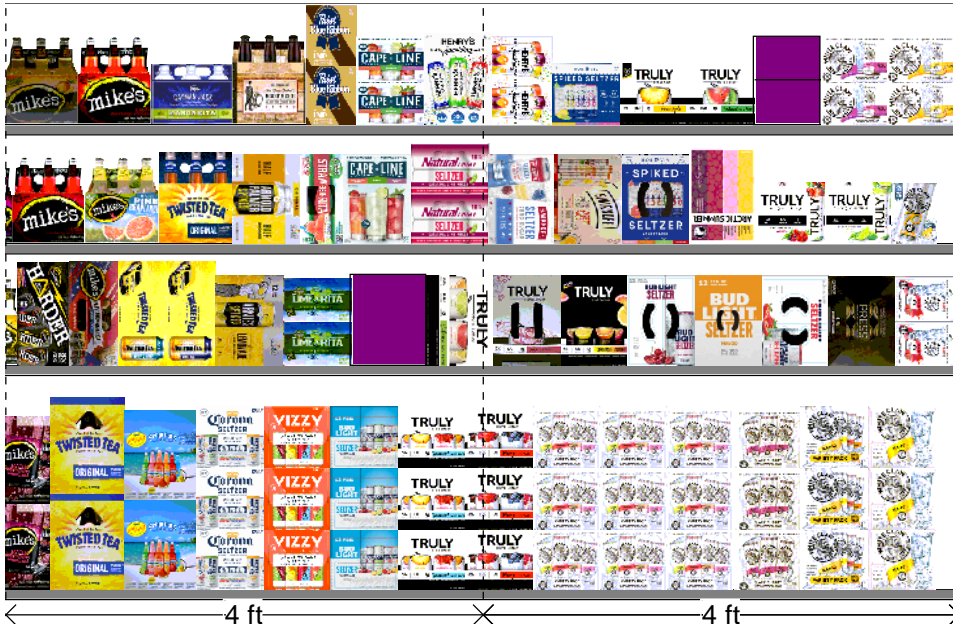

Name: 10_7		W:384.00 in	D:28.00 in	Avail Space: 2.36 in		Ht Space: 11.00 in
ID	UPC	Name	Category	HFacings	Orientation	Units
6535	63598560611	MIKES HARD CRANBERRY PAS...	ABOVE PREMIUM	1	Front	5
6398	63598506074	MIKES HARD SEASONAL 6/ 11.2 ...	ABOVE PREMIUM	1	Front	5
22092	8769283102	TWISTED TEA ORIGINAL 6/ 12 B...	ABOVE PREMIUM	1	Front	5
68928	61300875220	ARNOLD PALMER SPIKED HALF ...	ABOVE PREMIUM	1	Top 90	4
1464	1820020993	BUD LIGHT LIME STRAW-BER-R...	ABOVE PREMIUM	1	Top 90	4
86788	3410051681	CAPE LINE VARIETY PACK 12/ 12...	ABOVE PREMIUM	1	Top 90	4
101641	1820020180	NATURAL LIGHT SELTZER CAT...	ABOVE PREMIUM	1	Side 90	4
106991	8200079257	SMIRNOFF SPIKED SPARKLING ...	ABOVE PREMIUM	1	Top 90	4
45535	8200078142	SMIRNOFF SPIKED SPARKLING ...	ABOVE PREMIUM	1	Top 90	4
19178	85389700227	BON AND VIV SPIKED SELTZER ...	ABOVE PREMIUM	1	Top 90	4
97735	4182770112	ARCTIC SUMMER SPIKED VARIE...	ABOVE PREMIUM	1	Top 90	4
68882	8769200678	TRULY WILD BERRY 6/12 CAN	ABOVE PREMIUM	1	Front	6
65885	8769200417	TRULY COLIMA LIME 6/ 12 CAN	ABOVE PREMIUM	1	Front	6
104752	63598500021	WHITE CLAW 70 PINEAPPLE 6/ 1...	ABOVE PREMIUM	1	Side	4

Name: 10_8		W:384.00 in	D:28.00 in	Avail Space: 0.44 in		Ht Space: 15.25 in
ID	UPC	Name	Category	HFacings	Orientation	Units
6394	63598506070	MIKES HARD MANGO PUNCH 6/ ...	ABOVE PREMIUM	1	Front	5