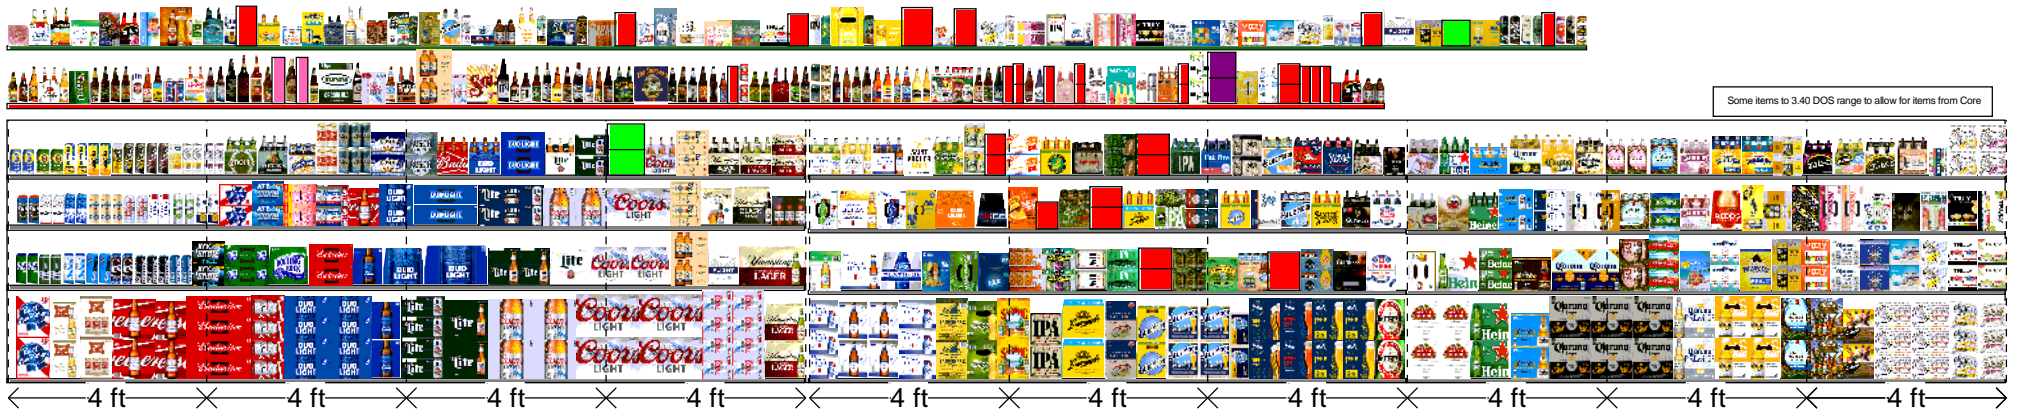

SCALE SHEET - WALKERBREAD FOOD CORP/BAK