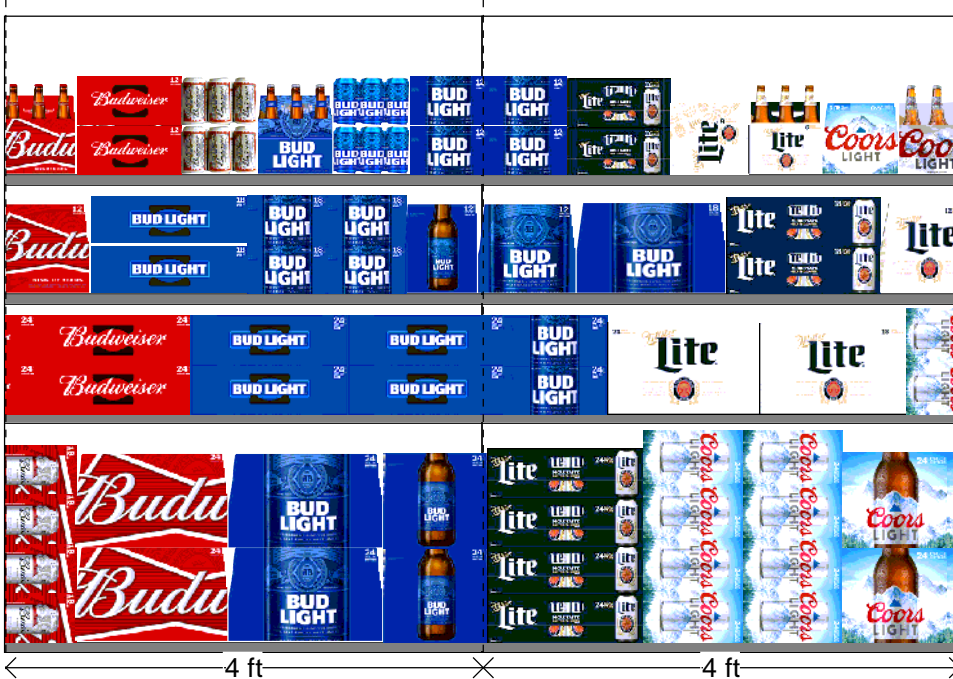

# Store # 242

Cooler Size: WAKEFERN FOOD CORP/HQ

Address: 78 BROOKSIDE AVE STE 122

CHESTER, NY

SHOPRITE_242	Store # 242	H: 5 ft 6.00 in	W: 52 ft	D: 2 ft	# of segments: 13
--------------	-------------	-----------------	----------	---------	-------------------