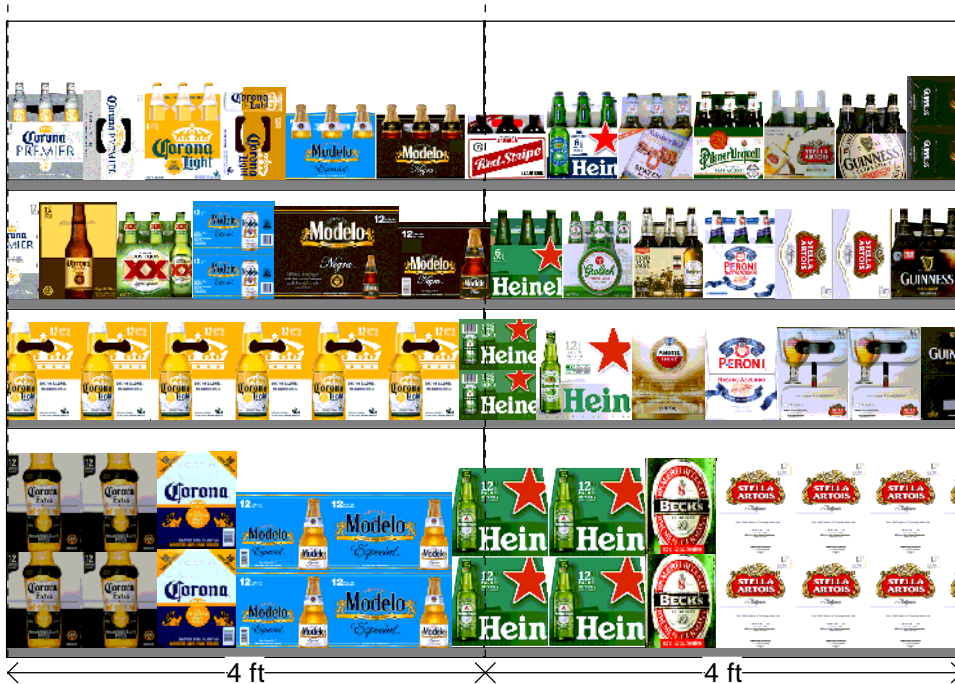

17284	8382010401	GUINNESS DRAUGHT STOUT 6/...	ABOVE PREMIUM	1	Front	4

Name: 8_10 - 2		W:576.00 in	D:23.00 in	Avail Space: 1.54 in		Ht Space: 21.00 in
ID	UPC	Name	Category	HFacings	Orientation	Units
44964	3354495041	CORONA PREMIER 6/ 12 BTL	ABOVE PREMIUM	1	Front	4
44966	3354495044	CORONA PREMIER 12/ 12 CAN	ABOVE PREMIUM	1	Top 90	3
15408	8066095625	CORONA LIGHT 6/ 12 BTL	ABOVE PREMIUM	1	Front	4
15406	8066095621	CORONA LIGHT 12/ 12 CAN	ABOVE PREMIUM	1	Top 90	3
15442	8066095765	MODELO ESPECIAL 6/ 12 BTL	ABOVE PREMIUM	1	Front	3
15448	8066095785	MODELO NEGRA 6/ 12 BTL	ABOVE PREMIUM	1	Front	3
17348	8382056793	RED STRIPE LAGER 6/ 11.2 BTL	ABOVE PREMIUM	1	Front	4
89681	7289000621	HEINEKEN 0.0 NEAR BEER 6/ 12 ...	ABOVE PREMIUM	1	Front	4
22477	8839400006	SPATEN OKTOBERFEST 6/ 12 BTL	ABOVE PREMIUM	1	Front	4
10808	7231163001	PILSNER URQUELL 6/ 11.2 BTL	ABOVE PREMIUM	1	Front	4
14089	78615000001	STELLA ARTOIS 6/ 11.2 BTL	ABOVE PREMIUM	1	Front	4
17305	8382012393	GUINNESS EXTRA STOUT 6/ 12 ...	ABOVE PREMIUM	1	Front	4
17299	8382012368	GUINNESS DRAUGHT STOUT 8/ ...	ABOVE PREMIUM	1	Side 90	4