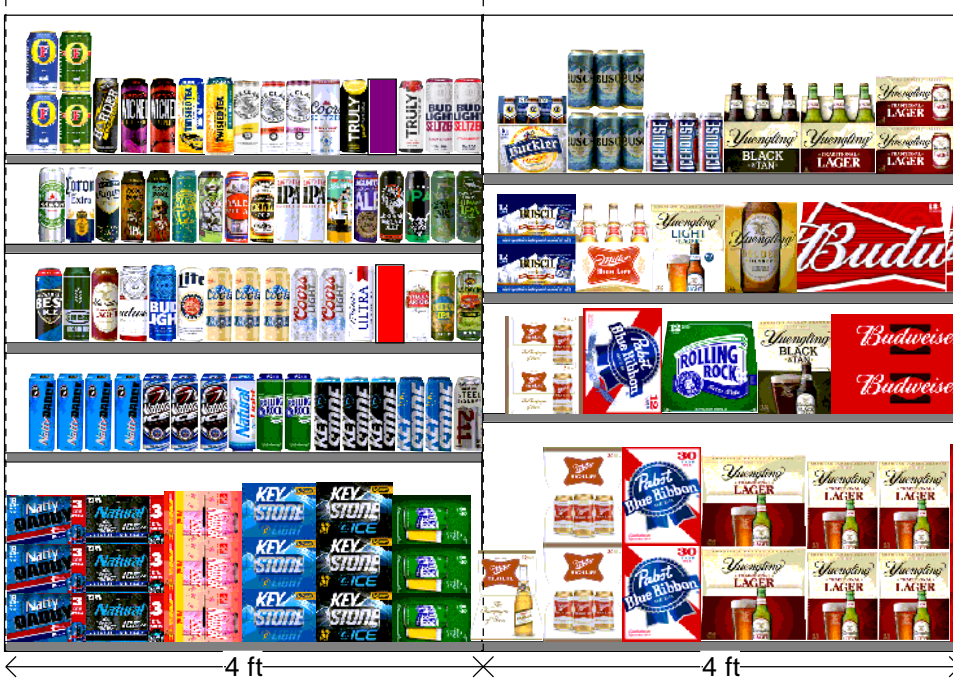

Cooler Size: WAKEFERN FOOD CORP/HQ

Address: 78 BROOKSIDE AVE STE 122

CHESTER, NY

63674	63598526038	WHITE CLAW BLACK CHERRY 1...	ABOVE PREMIUM	1	Front	8
112750	7199000014	COORS HARD SELTZER BLK CH...	ABOVE PREMIUM	1	Front	7
106350	8769201014	TRULY LEMONADE 1/24 CAN	ABOVE PREMIUM	1	Front	8
116481	8769201168	TRULY STRAWBERRY LEMONA...	ABOVE PREMIUM	1	Front	8
100619	8769200951	TRULY WILD BERRY 1/24 CAN	ABOVE PREMIUM	1	Front	8
107181	1820026061	BUD LIGHT SELTZER BLACK CH...	ABOVE PREMIUM	1	Front	8
107399	1820026062	BUD LIGHT SELTZER STRAWBE...	ABOVE PREMIUM	1	Front	8

Name: 8_8 - 2		W:576.00 in	D:23.00 in	Avail Space: 2.22 in		Ht Space: 11.00 in
ID	UPC	Name	Category	HFacings	Orientation	Units
3202	3410001636	HIGH LIFE 12/ 12 CAN	ECONOMY	1	Side 90	4
2241	2210000170	PABST 12/ 12 CAN	ECONOMY	1	Front 90	4
9905	7143945712	ROLLING ROCK 12/ 12 BTL	ECONOMY	1	Front	3
23909	8992429386	YUENGLING BLACK AND TAN 12...	PREMIUM	1	Side	2
1304	1820011168	BUD 24/ 12 CAN	PREMIUM	1	Top	4

Name: 8_9 - 2		W:576.00 in	D:23.00 in	Avail Space: 1.47 in		Ht Space: 11.00 in
ID	UPC	Name	Category	HFacings	Orientation	Units
1684	1820061047	BUSCH 12/ 12 CAN	ECONOMY	1	Side 90	4
3197	3410001505	HIGH LIFE 6/ 12 BTL	ECONOMY	1	Front	4
23893	8992423040	YUENGLING LIGHT 12/ 12 BTL	PREMIUM	1	Side	2
68457	8992433125	YUENGLING GOLDEN PILSNER ...	PREMIUM	1	Side	2
1310	1820011308	BUD 18/ 12 BTL	PREMIUM	1	Front	3

Name: 8_10 - 2		W:576.00 in	D:23.00 in	Avail Space: 1.54 in		Ht Space: 21.00 in
ID	UPC	Name	Category	HFacings	Orientation	Units
11307	7289000030	BUCKLER NEAR BEER 6/ 12 BTL	ABOVE PREMIUM	1	Front	4
624	1820000063	BUSCH 6/ 16 CAN	ECONOMY	1	Front	8
3135	3410000882	ICEHOUSE 6/ 16 CAN	ECONOMY	1	Front	4
23929	8992495432	YUENGLING BLACK AND TAN 6/ ...	PREMIUM	1	Front	4
23900	8992427891	YUENGLING LAGER 6/ 12 BTL	PREMIUM	1	Front	4
23903	8992427898	YUENGLING LAGER 12/ 12 CAN	PREMIUM	1	Side 90	4