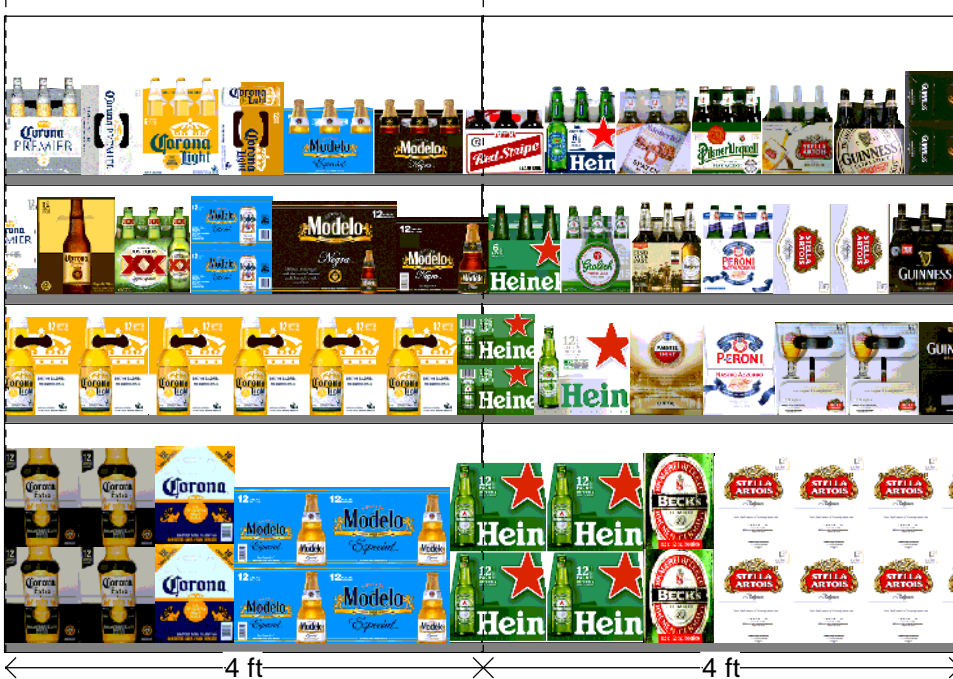

SHOPRITE_242

Store # 242

Cooler Size: WAKEFERN FOOD CORP/HQ

Address: 78 BROOKSIDE AVE STE 122

CHESTER, NY

SHOPRITE_242	Store # 242	H: 5 ft 6.00 in	W: 52 ft	D: 2 ft	# of segments: 13

Name: Added Items		W:466.71 in	D:24.00 in	Avail Space: 0.00 in		Ht Space: 0.00 in
ID	UPC	Name	Category	HFacings	Orientation	Units
106983	1820020215	BUD LIGHT SELTZER BLACK CH...	ABOVE PREMIUM	1	Side	1
106991	8200079257	SMIRNOFF SPIKED SPARKLING ...	ABOVE PREMIUM	1	Side	1
106996	1820020216	BUD LIGHT SELTZER LEMON LI...	ABOVE PREMIUM	1	Side	1
107003	63598500019	WHITE CLAW 70 CLEMENTINE 6...	ABOVE PREMIUM	1	Side	1
107011	1820020201	BUDWEISER NITRO GOLD 12/1...	ABOVE PREMIUM	1	Side	1
107181	1820026061	BUD LIGHT SELTZER BLACK CH...	ABOVE PREMIUM	1	Side	1
107183	61300875550	ARNOLD PALMER SPIKED LEMO...	ABOVE PREMIUM	1	Side	1
107322	1820020209	BUD LIGHT LEMONADE 12/ 12 C...	ABOVE PREMIUM	1	Side	1
107399	1820026062	BUD LIGHT SELTZER STRAWBE...	ABOVE PREMIUM	1	Side	1
107775	64286013005	FOUNDERS CENTENNIAL IPA 1/...	ABOVE PREMIUM	1	Side	1
111214	1820028686	BUD LIGHT SELTZER VARIETY ...	ABOVE PREMIUM	1	Side	1
112750	7199000014	COORS HARD SELTZER BLK CH...	ABOVE PREMIUM	1	Side	1
112758	7199000015	COORS HARD SELTZER VARIET...	ABOVE PREMIUM	1	Side	1
116083	1820020250	BUD LIGHT PLATINUM SELTZE...	ABOVE PREMIUM	1	Side	1
116481	8769201168	TRULY STRAWBERRY LEMONA...	ABOVE PREMIUM	1	Side	1
20022	85665500301	DEVILS BACKBONE VIENNA LAG...	ABOVE PREMIUM	1	Side	1
92773	8176060108	CAPTAIN LAWRENCE ORBITAL ...	ABOVE PREMIUM	1	Side	1

Name: 8 - 6 - 1		W:624.00 in	D:31.00 in	Avail Space: 0.21 in		Ht Space: 18.00 in
ID	UPC	Name	Category	HFacings	Orientation	Units
15403	8066095615	CORONA 12/ 12 BTL	ABOVE PREMIUM	2	Side	12
15417	8066095680	CORONA 18/ 12 BTL	ABOVE PREMIUM	1	Side	4
15436	8066095757	MODELO ESPECIAL 12/ 12 BTL	ABOVE PREMIUM	1	Side	4
15436	8066095757	MODELO ESPECIAL 12/ 12 BTL	ABOVE PREMIUM	1	Front	6
11300	7289000016	HEINEKEN 12/ 12 BTL	ABOVE PREMIUM	1	Front	8
11300	7289000016	HEINEKEN 12/ 12 BTL	ABOVE PREMIUM	1	Front	8
16691	8248812300	BECKS 12/ 12 BTL	ABOVE PREMIUM	1	Side	6
14094	78615000014	STELLA ARTOIS 12/ 11.2 BTL	ABOVE PREMIUM	2	Side	12
14094	78615000014	STELLA ARTOIS 12/ 11.2 BTL	ABOVE PREMIUM	2	Side	12

Name: 8 - 8 - 2		W:576.00 in	D:23.00 in	Avail Space: 2.22 in		Ht Space: 11.00 in
ID	UPC	Name	Category	HFacings	Orientation	Units
15416	8066095675	CORONA LIGHT 12/ 12 BTL	ABOVE PREMIUM	5	Side	10
11301	7289000020	HEINEKEN 12/ 12 CAN	ABOVE PREMIUM	1	Side 90	4
11342	7289000159	HEINEKEN LIGHT 12/ 12 BTL	ABOVE PREMIUM	1	Front	3
11384	7289010016	AMSTEL LIGHT 12/ 12 BTL	ABOVE PREMIUM	1	Side	2
570	18195400004	PERONI 12/ 11.2 BTL	ABOVE PREMIUM	1	Side	2
61628	78615000149	STELLA ARTOIS 18/ 11.2 BTL	ABOVE PREMIUM	2	Side	2
17286	8382010403	GUINNESS DRAUGHT STOUT 1...	ABOVE PREMIUM	1	Side	2