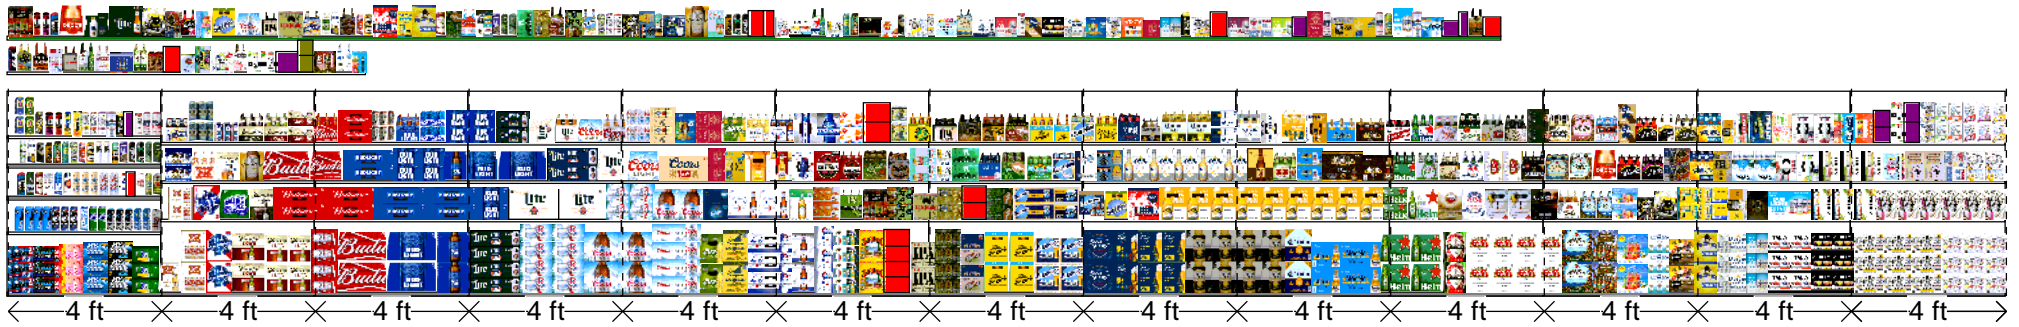

CALL CENTER/KEEPER/FOOD COORDINATOR