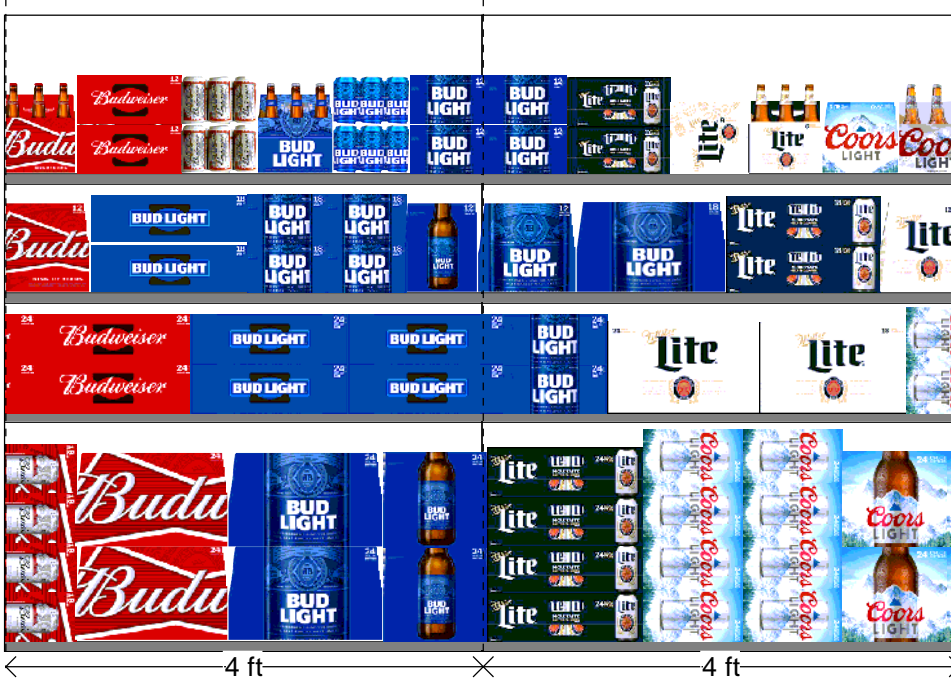

Name: 8_10 - 2		W:576.00 in	D:23.00 in	Avail Space: 1.54 in		Ht Space: 21.00 in
ID	UPC	Name	Category	HFacings	Orientation	Units
1084	1820000834	BUD 6/ 12 BTL	PREMIUM	1	Front	4
1297	1820011047	BUD 12/ 12 CAN	PREMIUM	1	Top	5
587	1820000016	BUD 6/ 12 CAN	PREMIUM	1	Front	8
1083	1820000833	BUD LIGHT 6/ 12 BTL	PREMIUM	1	Front	4
651	1820000106	BUD LIGHT 6/ 12 CAN	PREMIUM	1	Front	8
1659	1820053047	BUD LIGHT 12/ 12 CAN	PREMIUM	2	Side 90	8
3579	3410057636	LITE 12/ 12 CAN	PREMIUM	1	Top	4
3514	3410057023	LITE 9/ 16 BTL (AL)	PREMIUM	1	Front	2
3564	3410057505	LITE 6/ 12 BTL	PREMIUM	1	Front	4
10367	7199030104	COORS LIGHT 9/ 16 BTL (AL)	PREMIUM	1	Front	2
10322	7199030005	COORS LIGHT 6/ 12 BTL	PREMIUM	1	Front	4