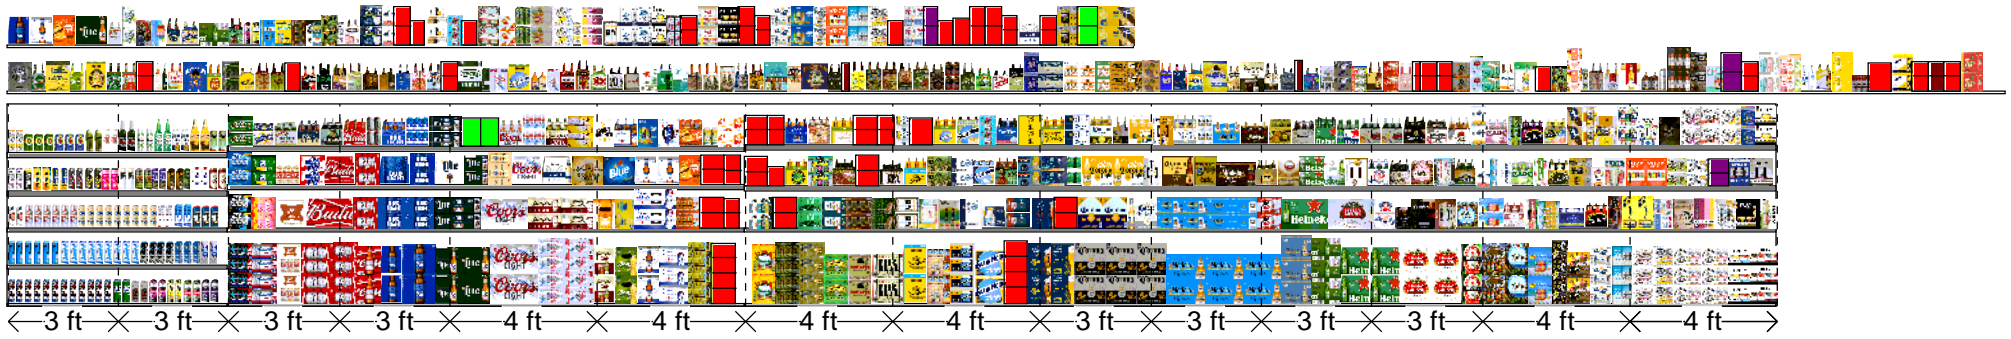

SCALE SHEET - MAKE SURE FOOD CORRECT

← 3 ft X 3 ft X 3 ft X 3 ft X 4 ft X 4 ft X 4 ft X 4 ft X 3 ft X 3 ft X 3 ft X 3 ft X 4 ft X 4 ft →

# Store # 231

Cooler Size: WAKEFERN FOOD CORP/HQ

Address: 13 CITY PL

WHITE PLAINS , NY

SHOPRITE_231	Store # 231	H: 5 ft 6.00 in	W: 48 ft	D: 2 ft	# of segments: 14
--------------	-------------	-----------------	----------	---------	-------------------